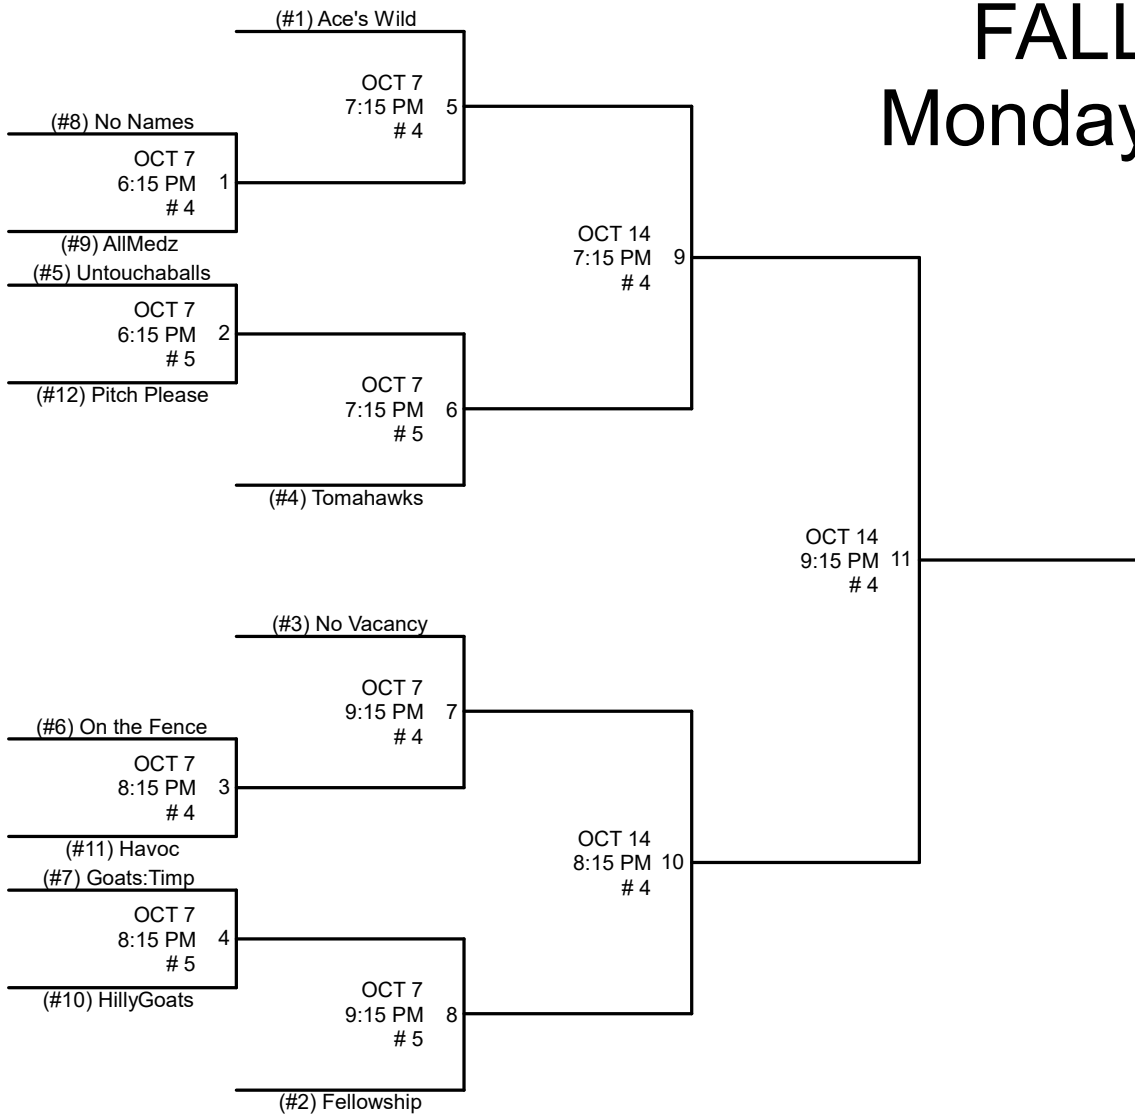

# Orem Recreation FALL Softball Monday- Coed DH

1. All games will be played at Lakeside Park.
2. Home Team will be determined by HIGHER SEED.
3. League rules apply in tournament play.
4. Sportsmanship is a MUST!