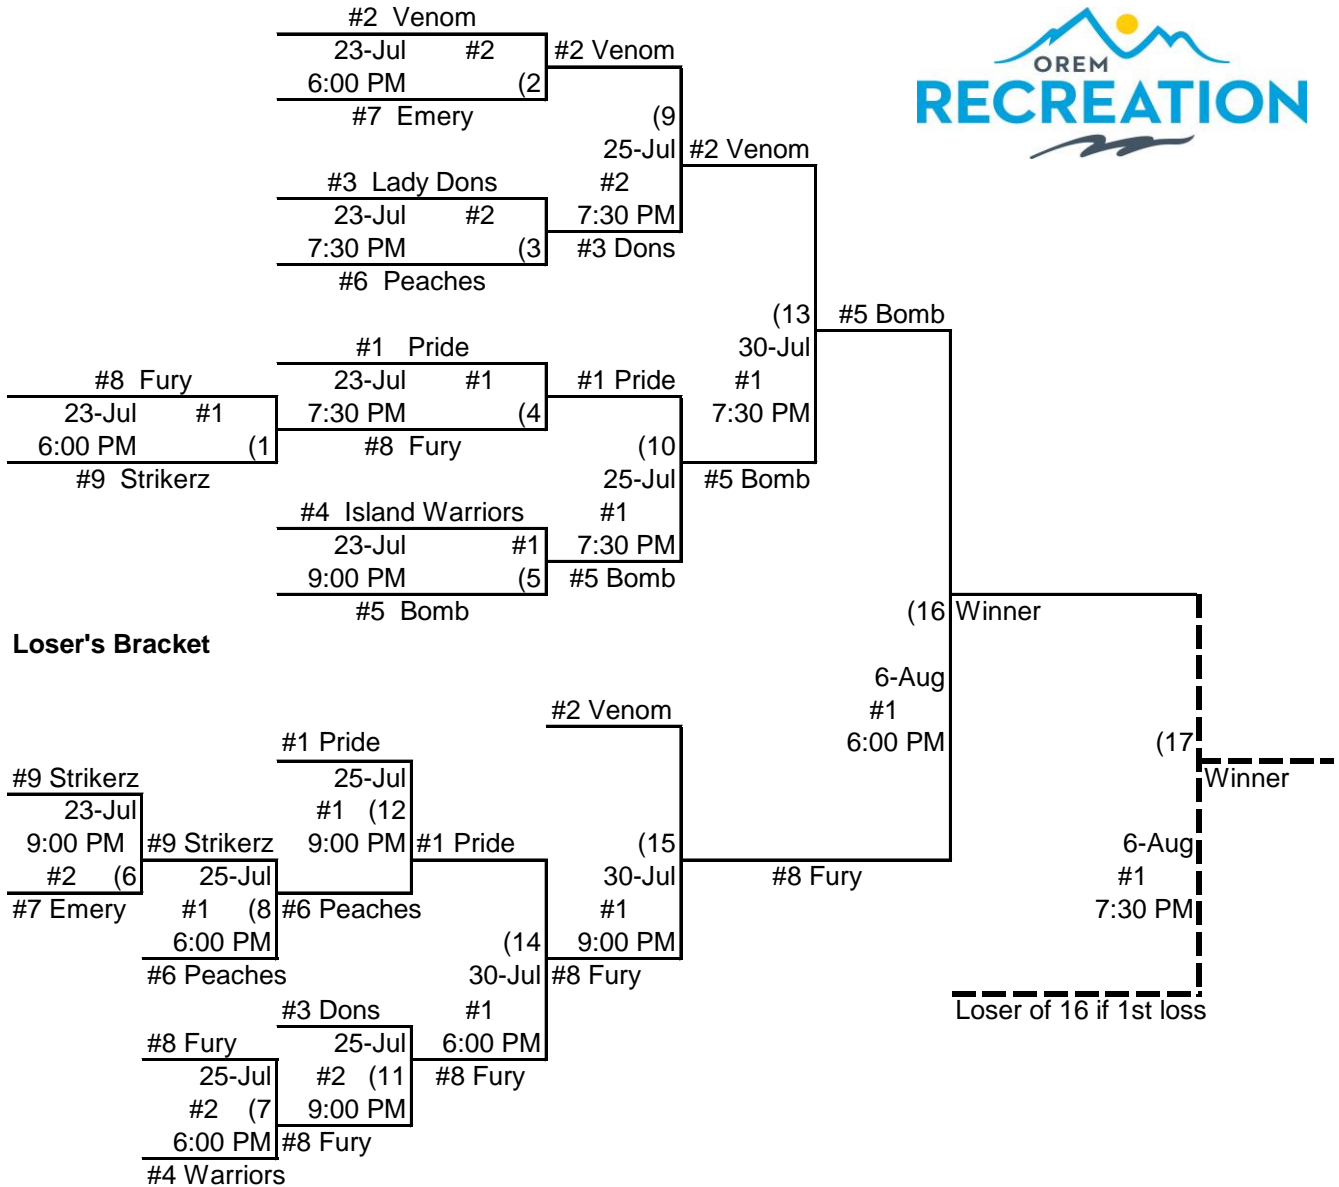

Winner's Bracket

**Orem Recreation Department
16/18U A Bracket
2024**

1. Games played at Windsor Park (1270 N 100 W, Orem).
2. Home team determined by a higher seed, except game # 16 (undefeated will be home).
3. League rules apply in tournament play.
4. Sportsmanship is a must!