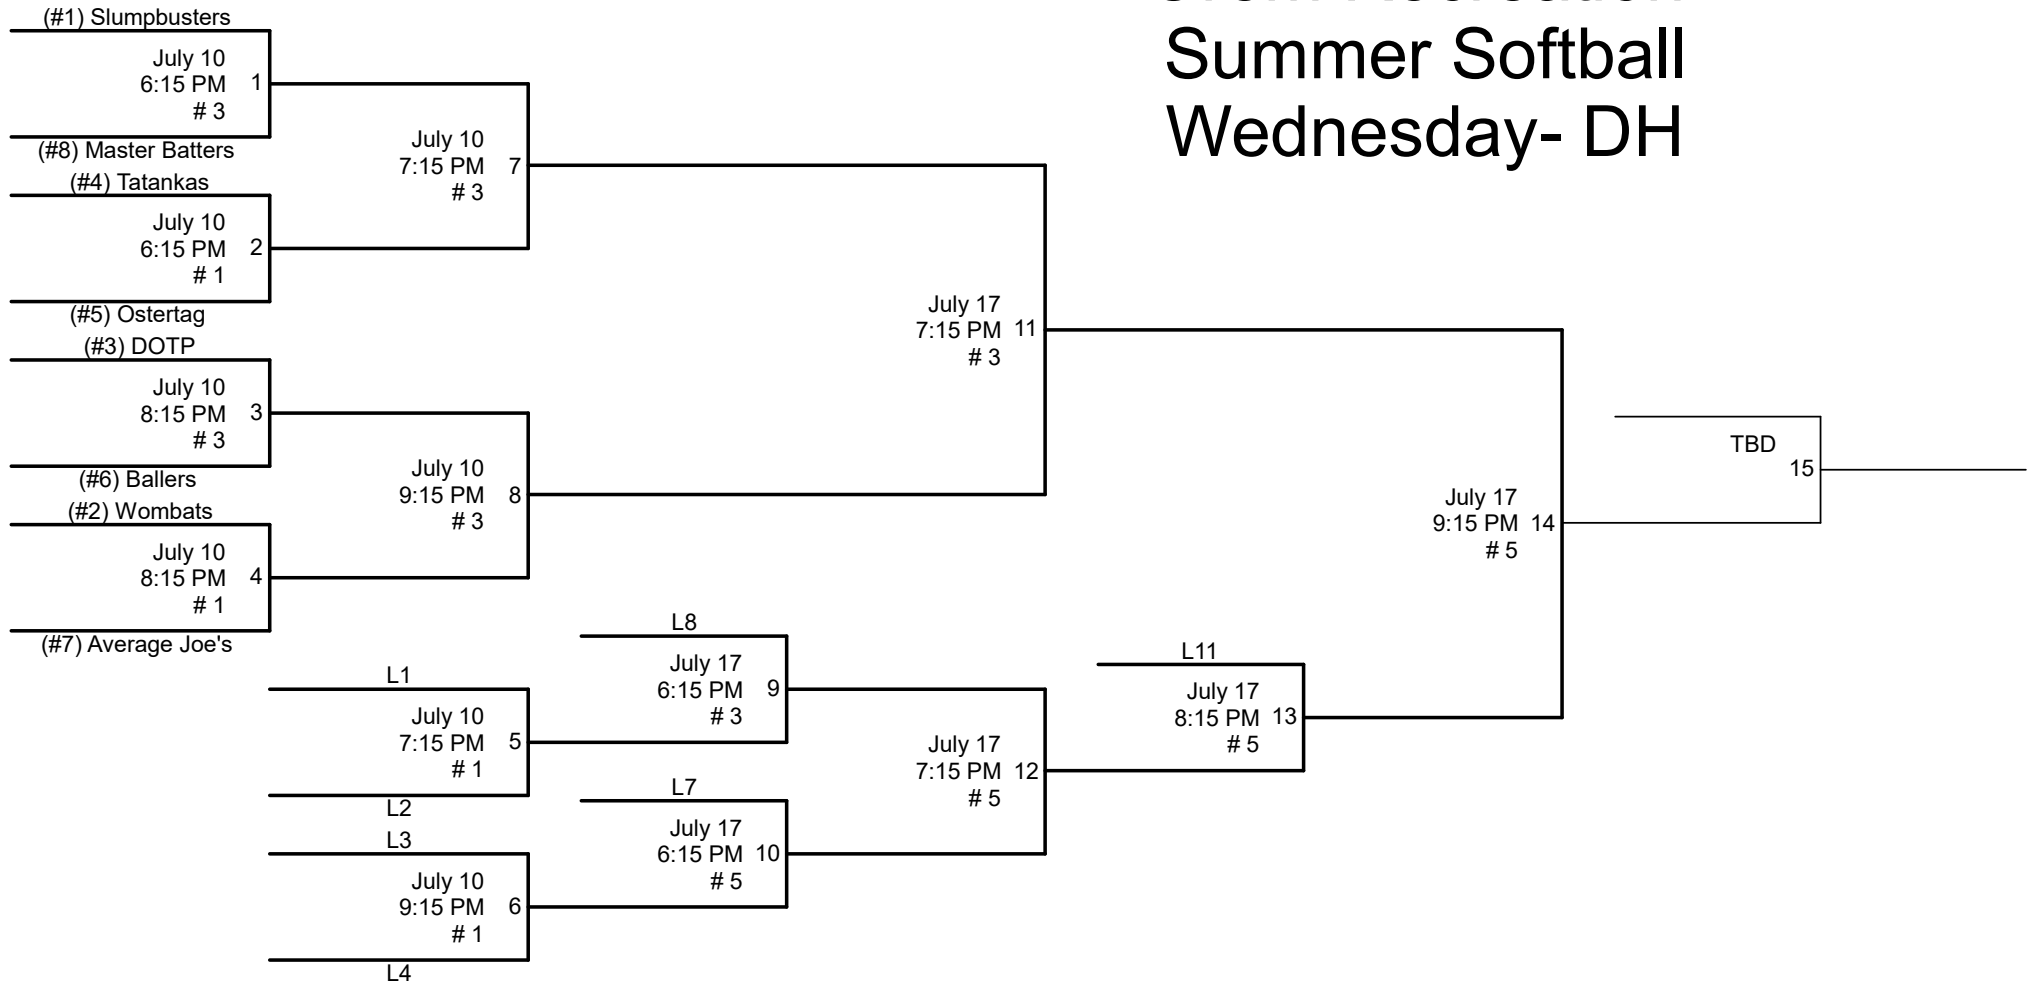

# Orem Recreation Summer Softball Wednesday- DH

1. All games will be played at Lakeside Park.
2. Home Team will be determined by HIGHER SEED, except game 14. Undefeated team will be home team.
3. League rules apply in tournament play.
4. Sportsmanship is a MUST!