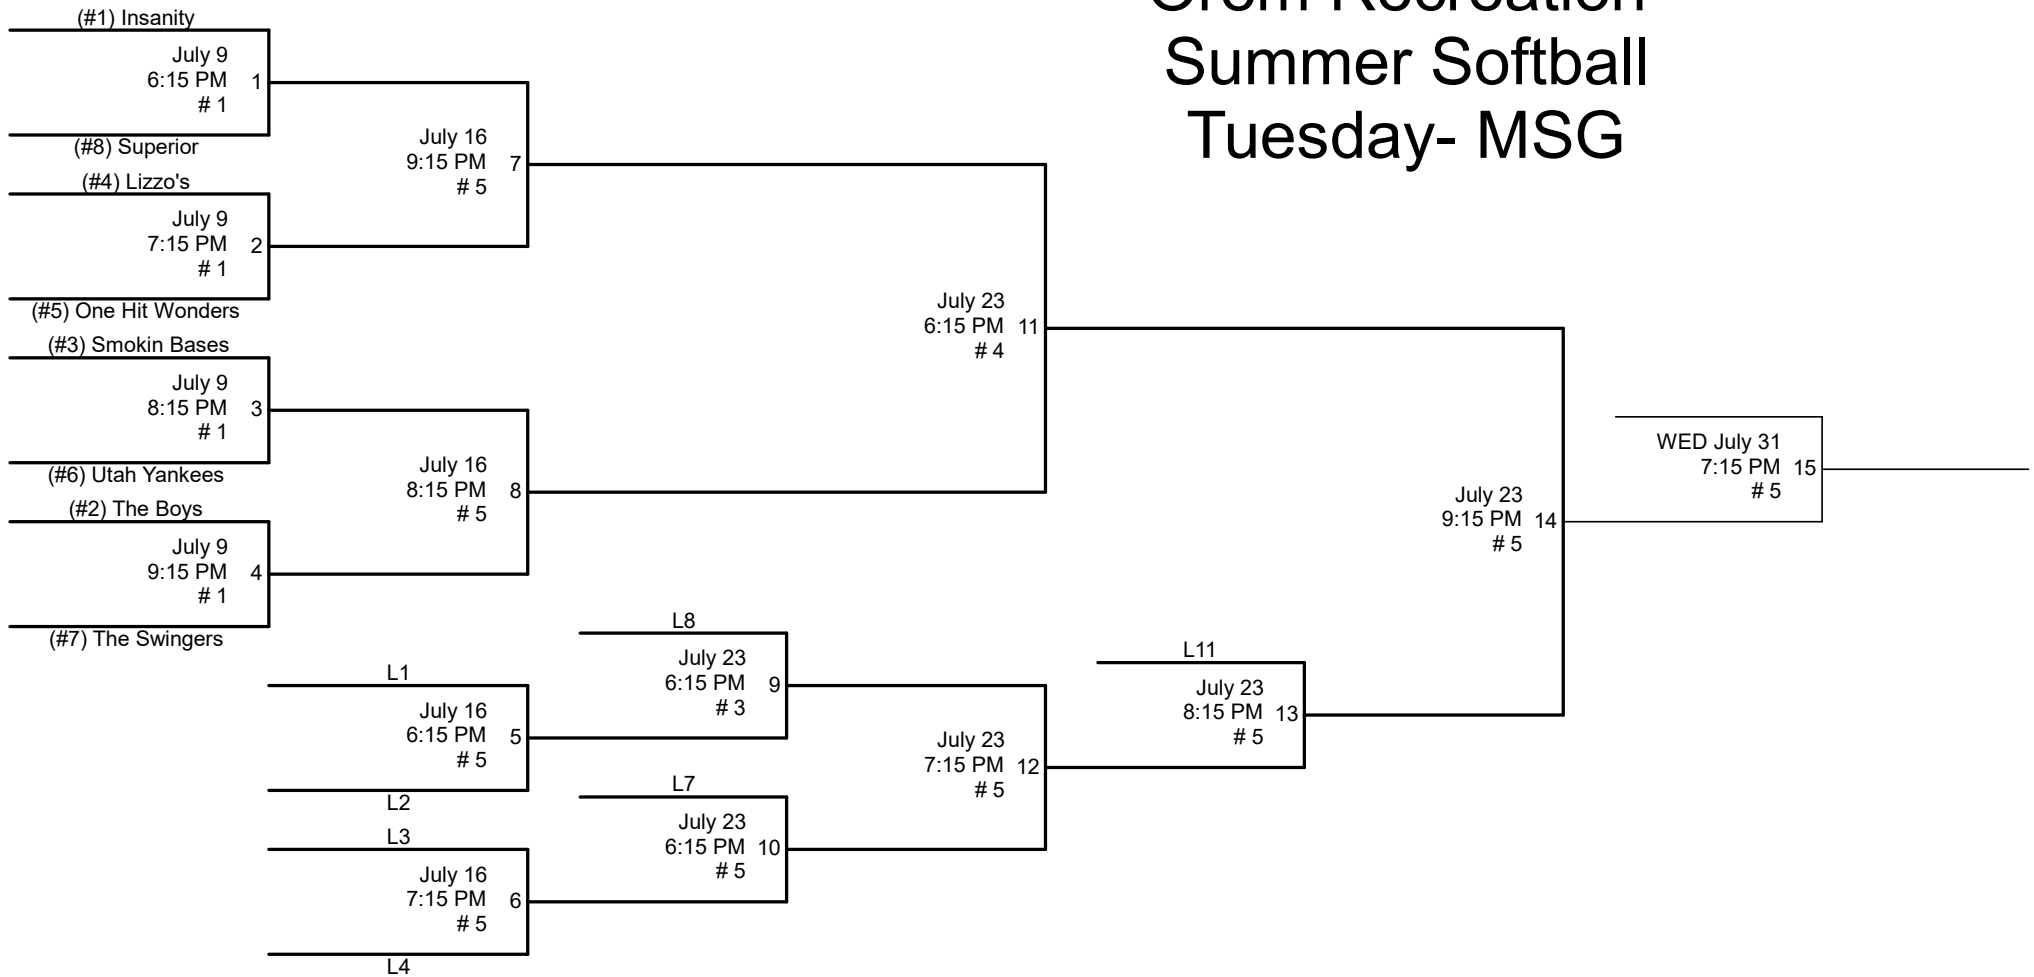

Orem Recreation Summer Softball Tuesday- MSG

1. All games will be played at Lakeside Park.
2. Home Team will be determined by HIGHER SEED, except game 14. Undefeated team will be home team.
3. League rules apply in tournament play.
4. Sportsmanship is a MUST!