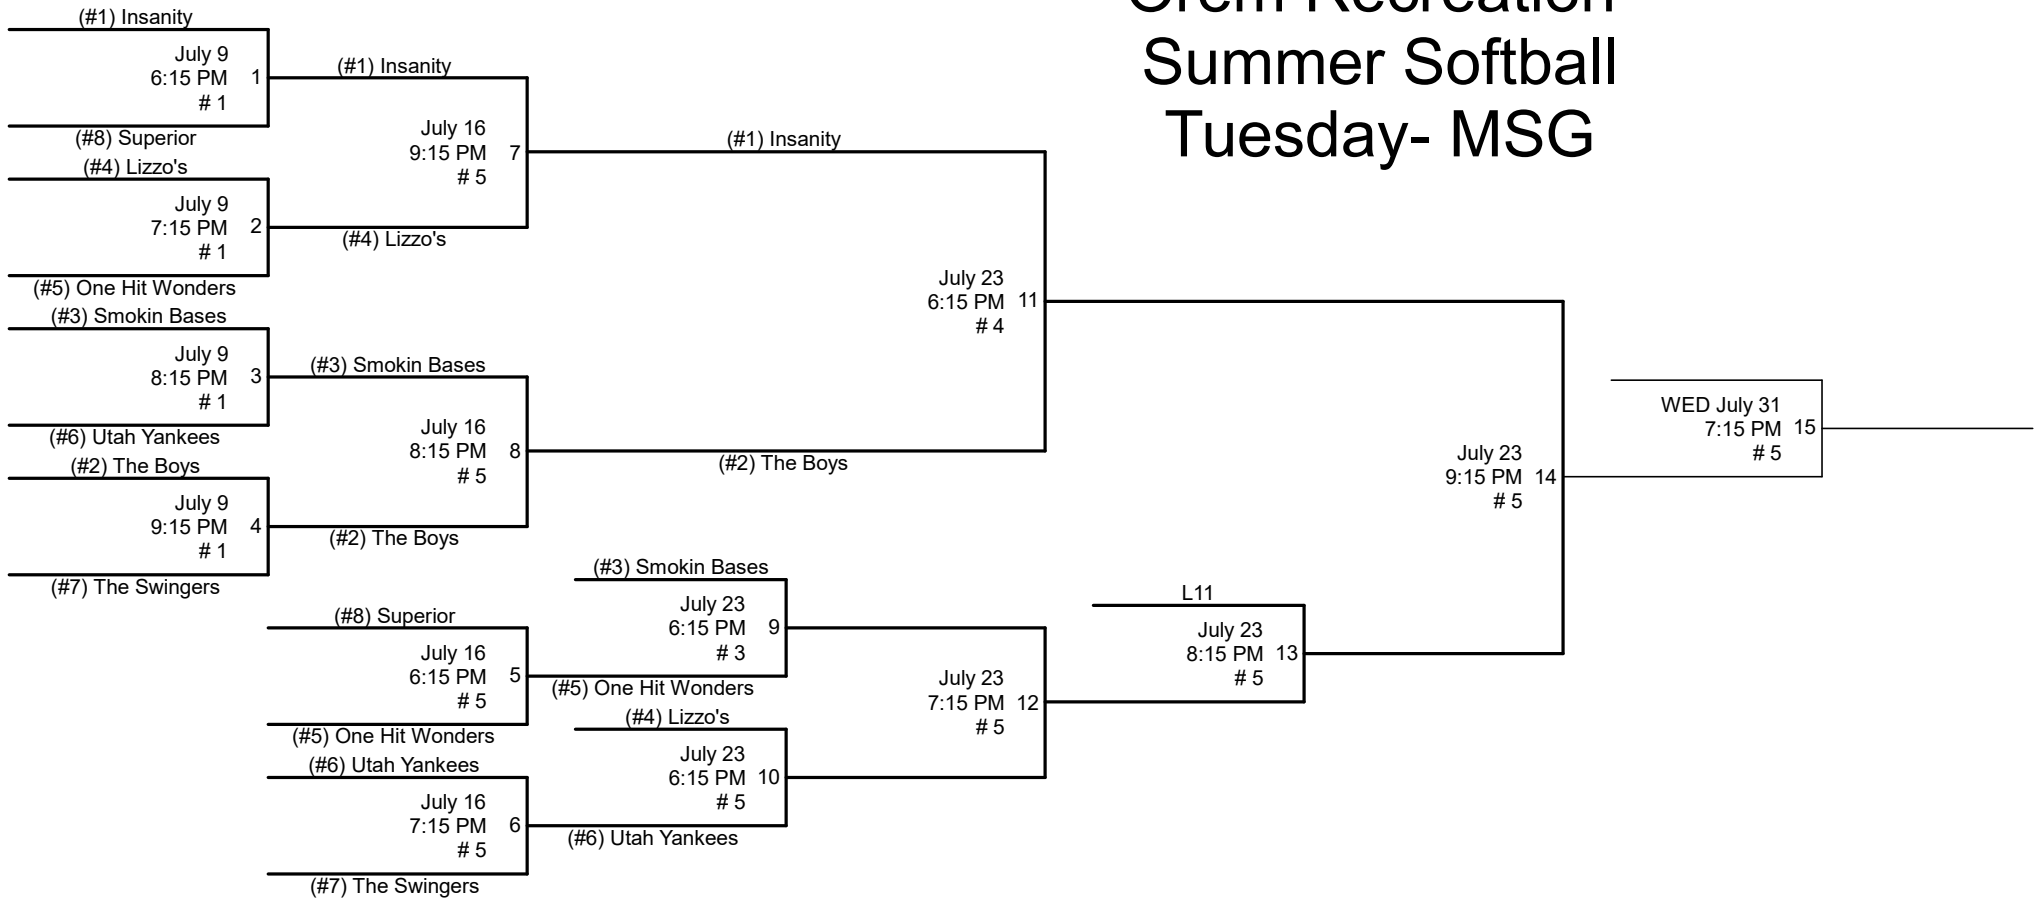

Orem Recreation Summer Softball Tuesday- MSG

1. All games will be played at Lakeside Park.
2. Home Team will be determined by HIGHER SEED, except game 14. Undefeated team will be home team.
3. League rules apply in tournament play.
4. Sportsmanship is a MUST!