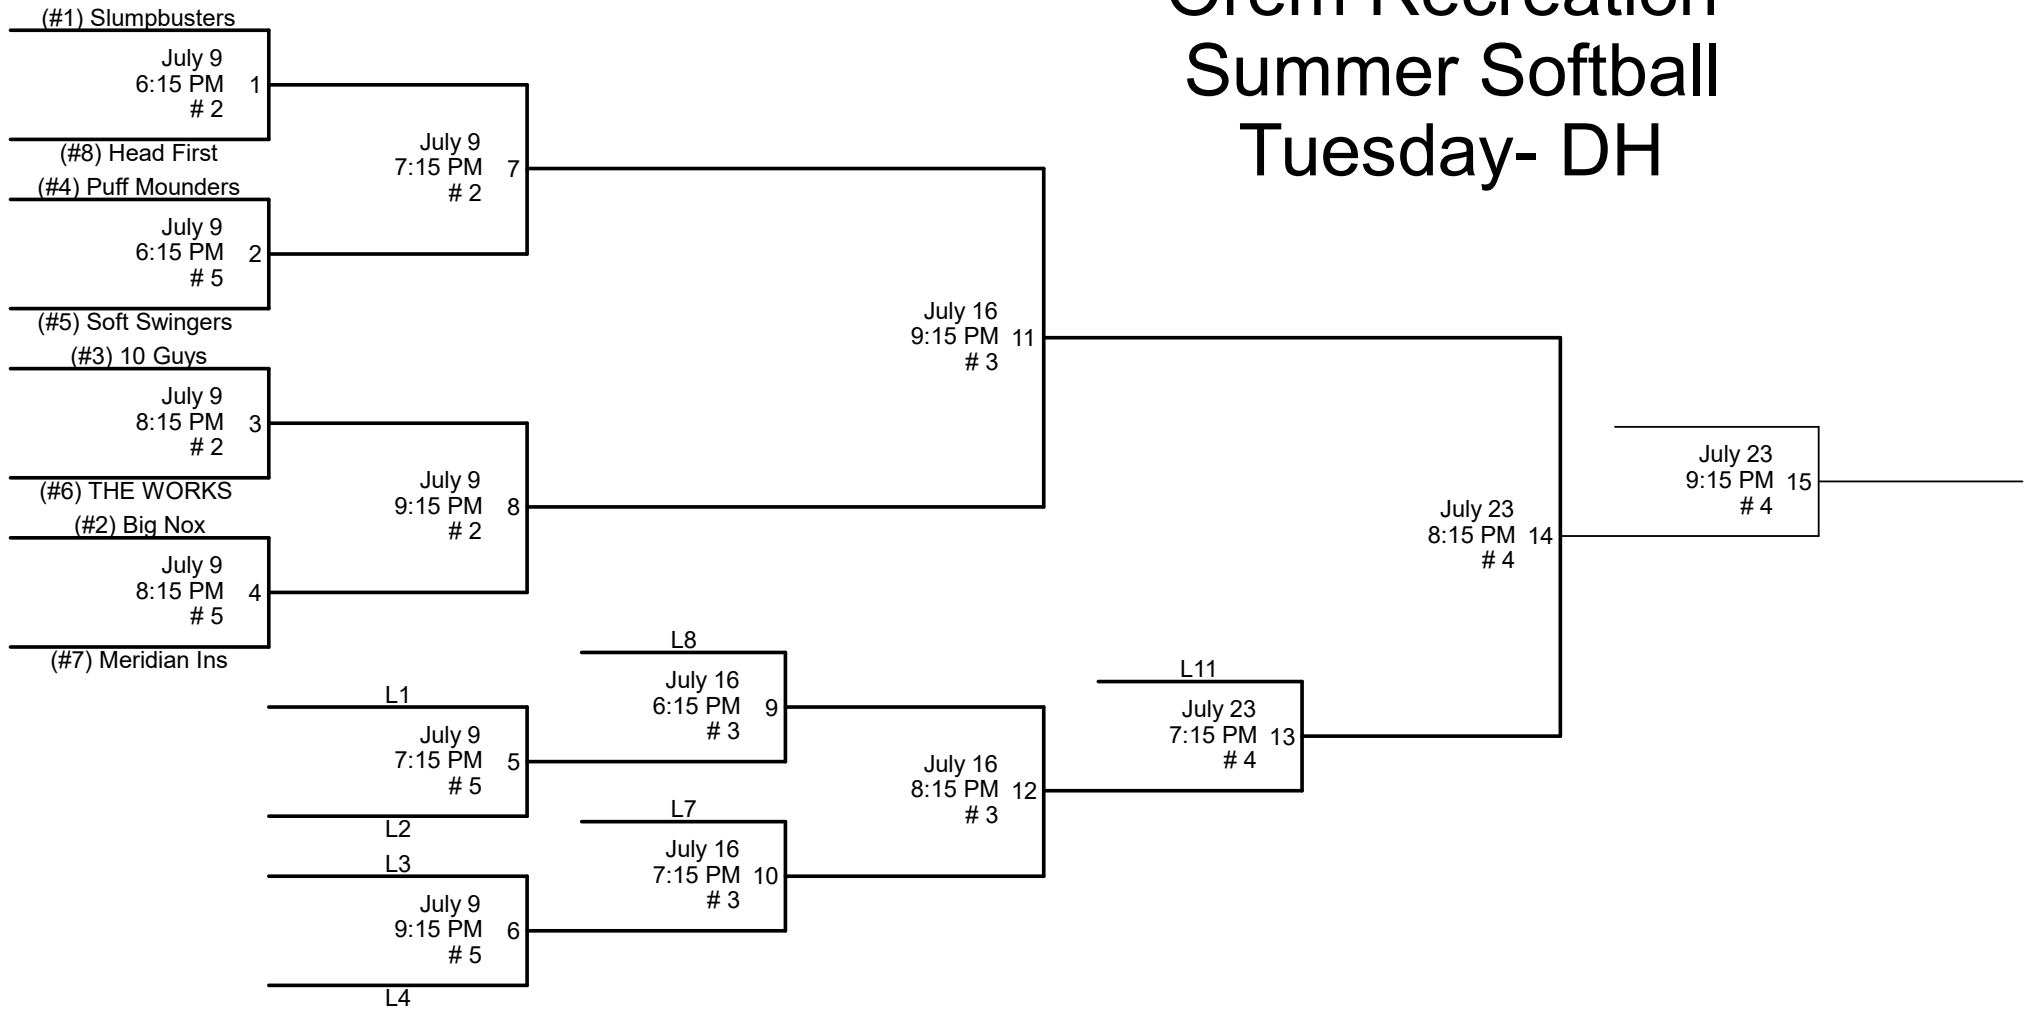

Orem Recreation Summer Softball Tuesday- DH

1. All games will be played at Lakeside Park.
2. Home Team will be determined by HIGHER SEED, except game 14. Undefeated team will be home team.
3. League rules apply in tournament play.
4. Sportsmanship is a MUST!