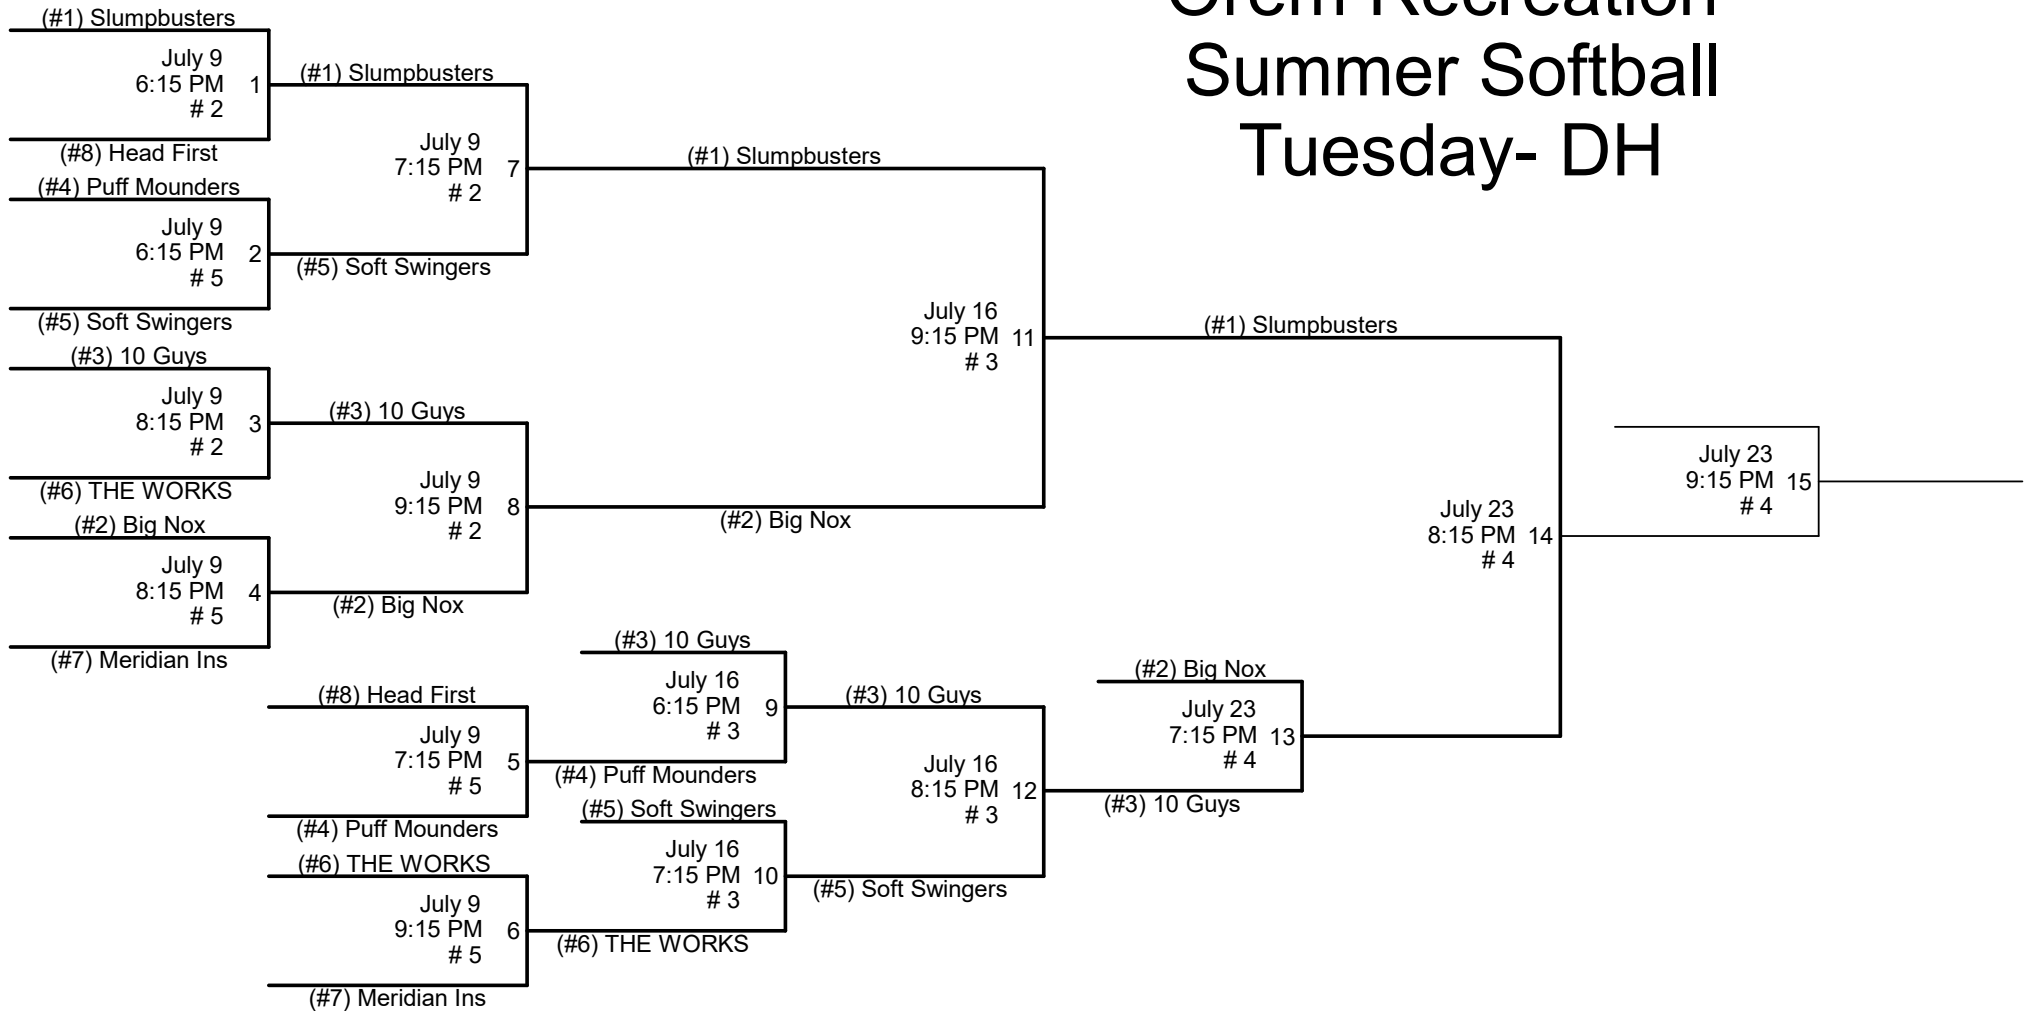

Orem Recreation Summer Softball Tuesday- DH

1. All games will be played at Lakeside Park.
2. Home Team will be determined by HIGHER SEED, except game 14. Undefeated team will be home team.
3. League rules apply in tournament play.
4. Sportsmanship is a MUST!