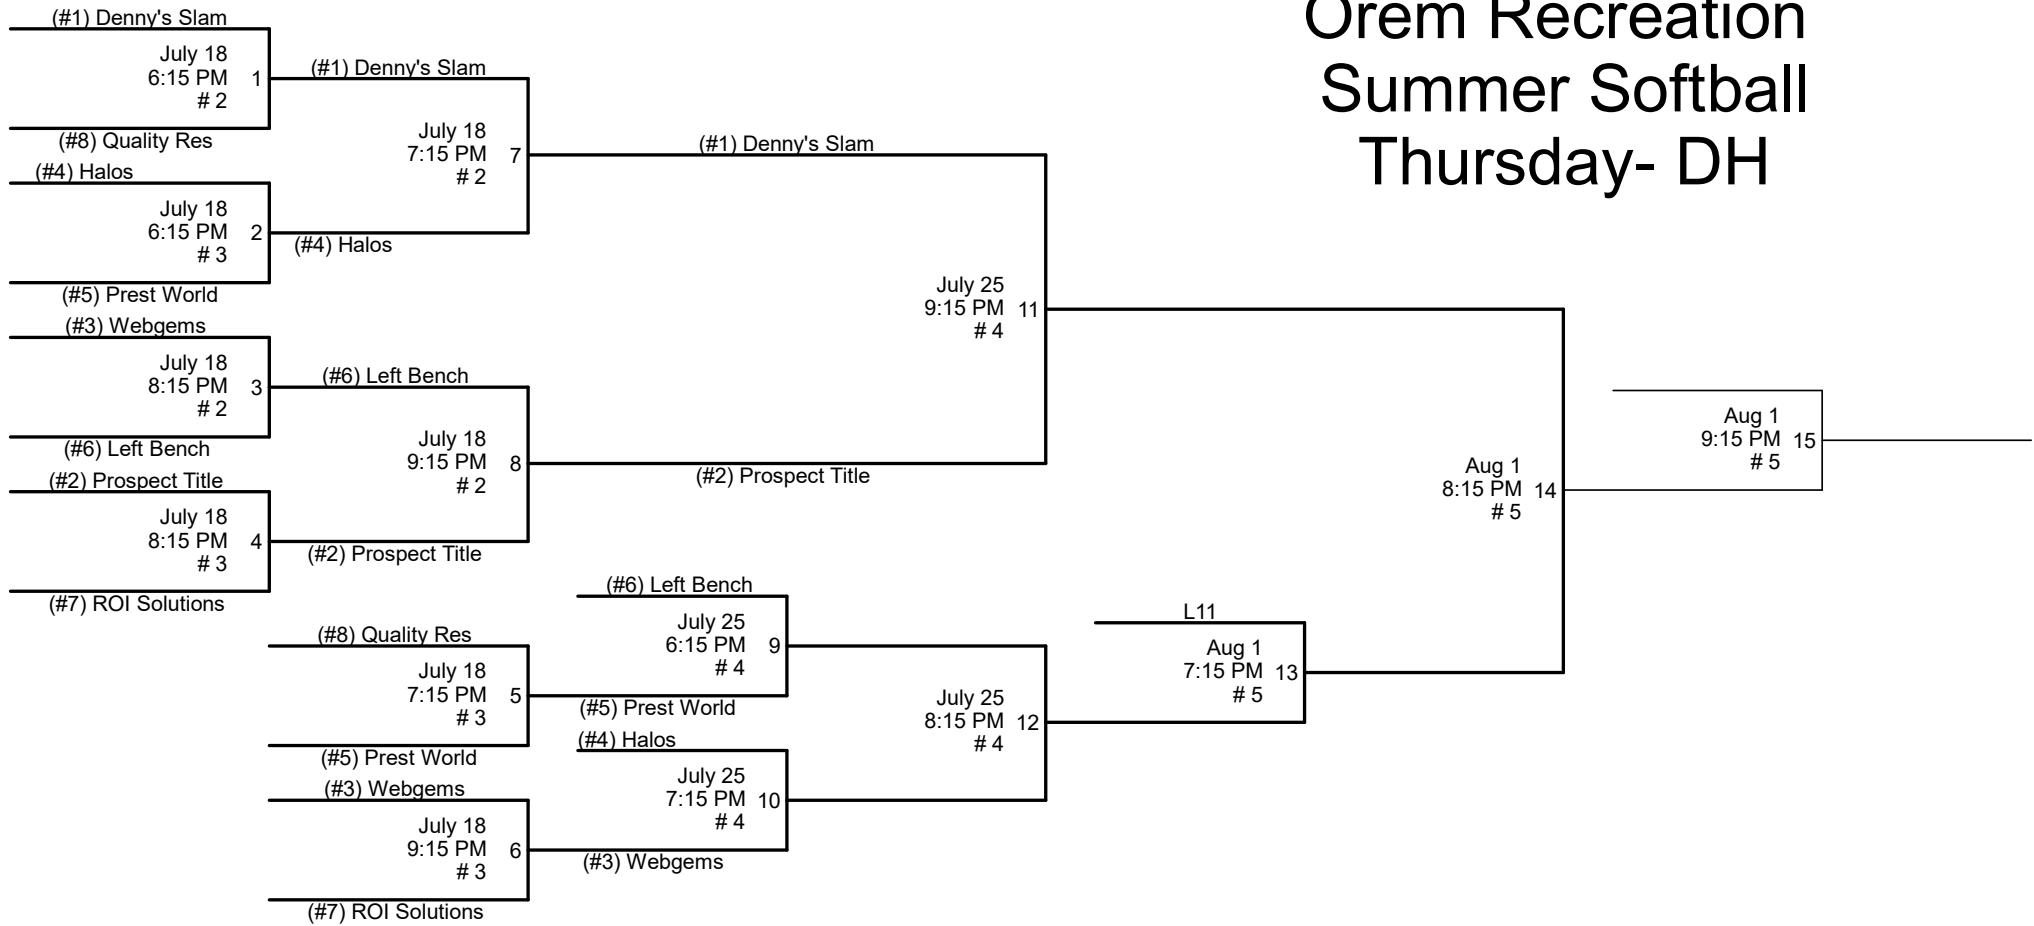

Orem Recreation Summer Softball Thursday- DH

1. All games will be played at Lakeside Park.
2. Home Team will be determined by HIGHER SEED, except game 14. Undefeated team will be home team.
3. League rules apply in tournament play.
4. Sportsmanship is a MUST!