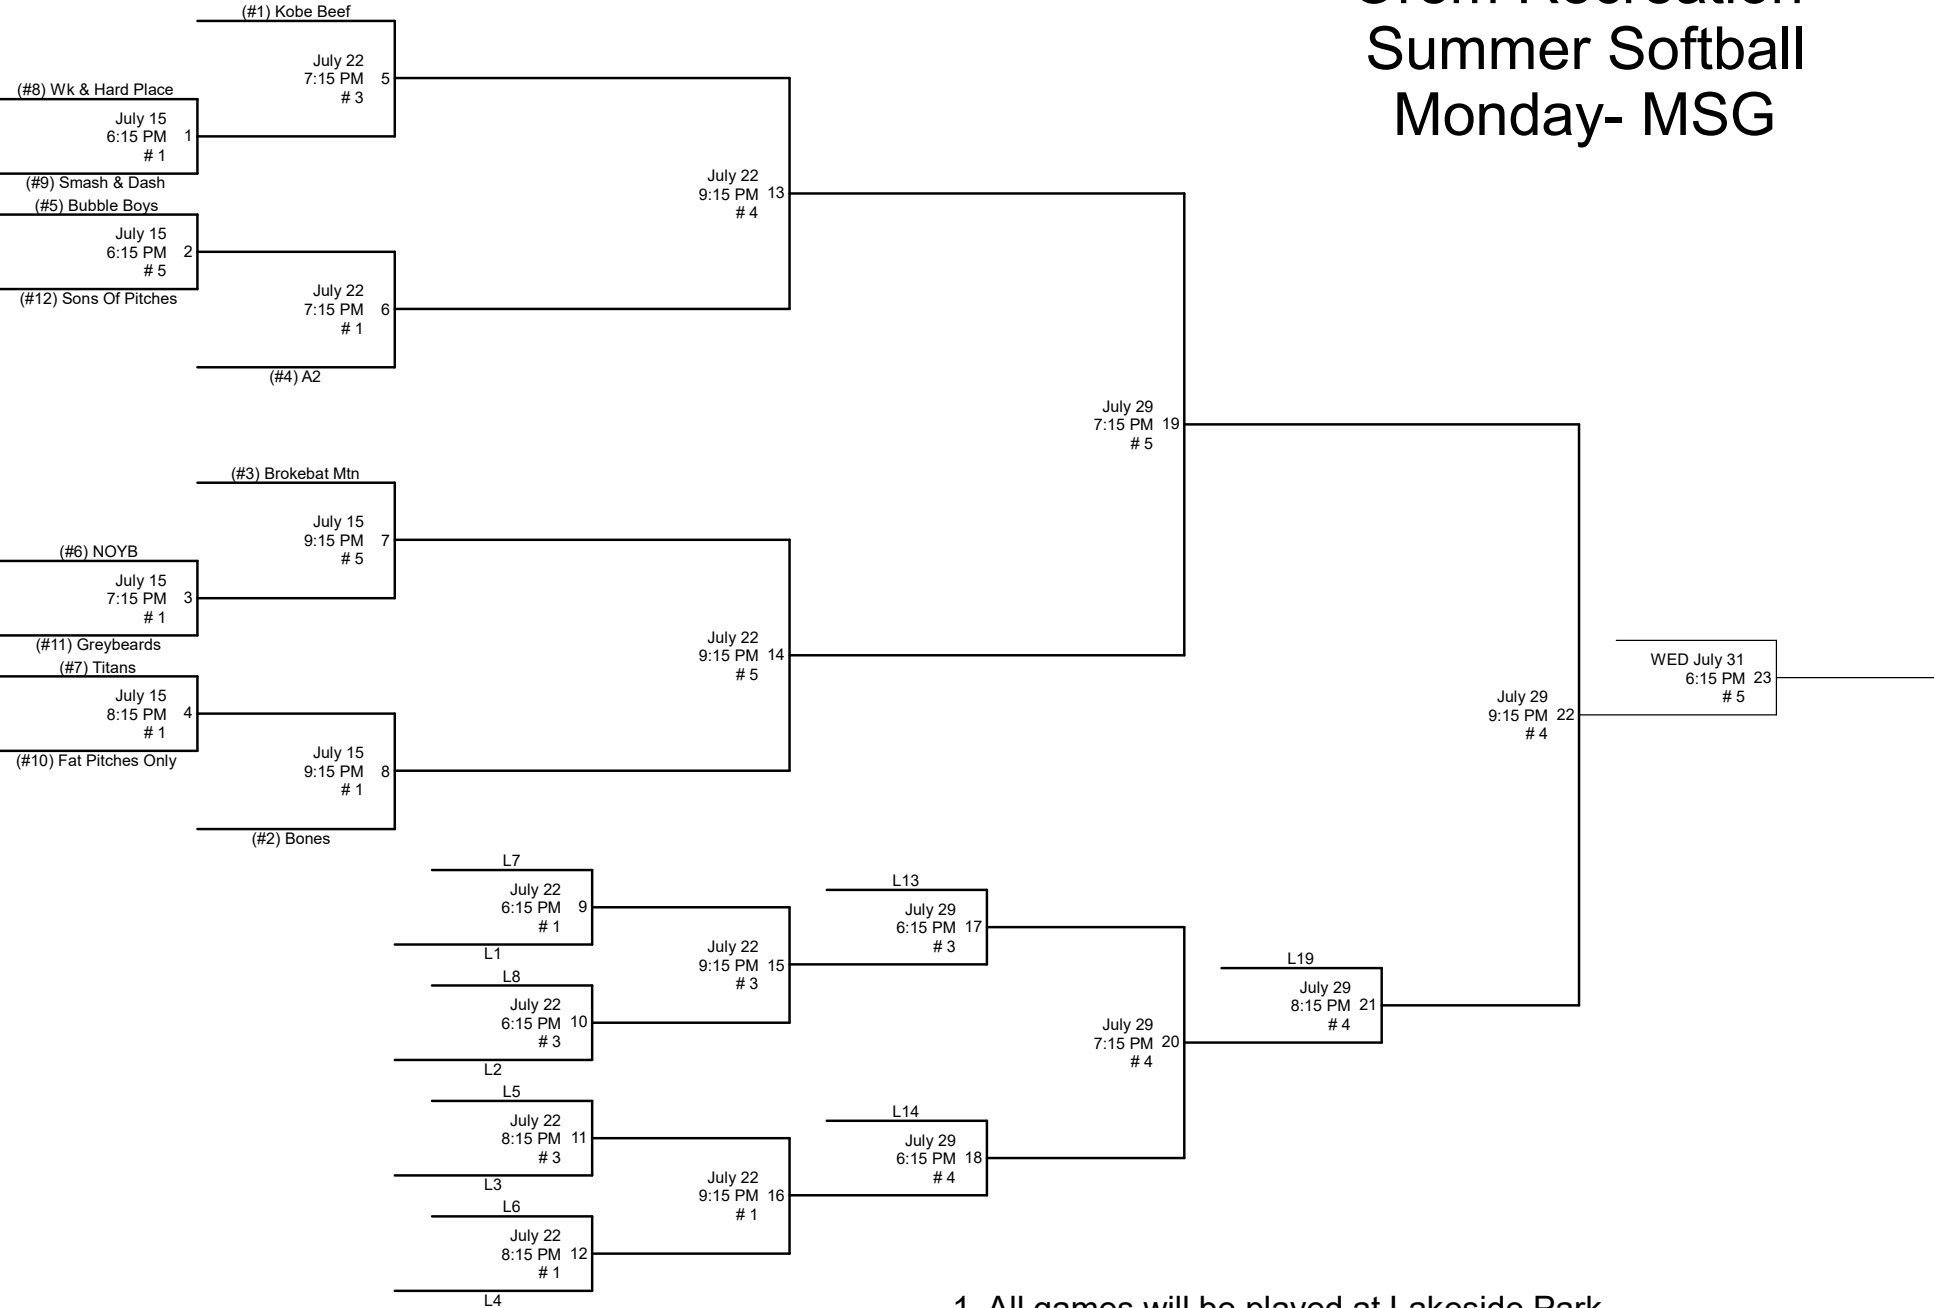

Orem Recreation Summer Softball Monday- MSG

1. All games will be played at Lakeside Park.
2. Home Team will be determined by HIGHER SEED, except game 22. Undefeated team will be home team.
3. League rules apply in tournament play.
4. Sportsmanship is a MUST!