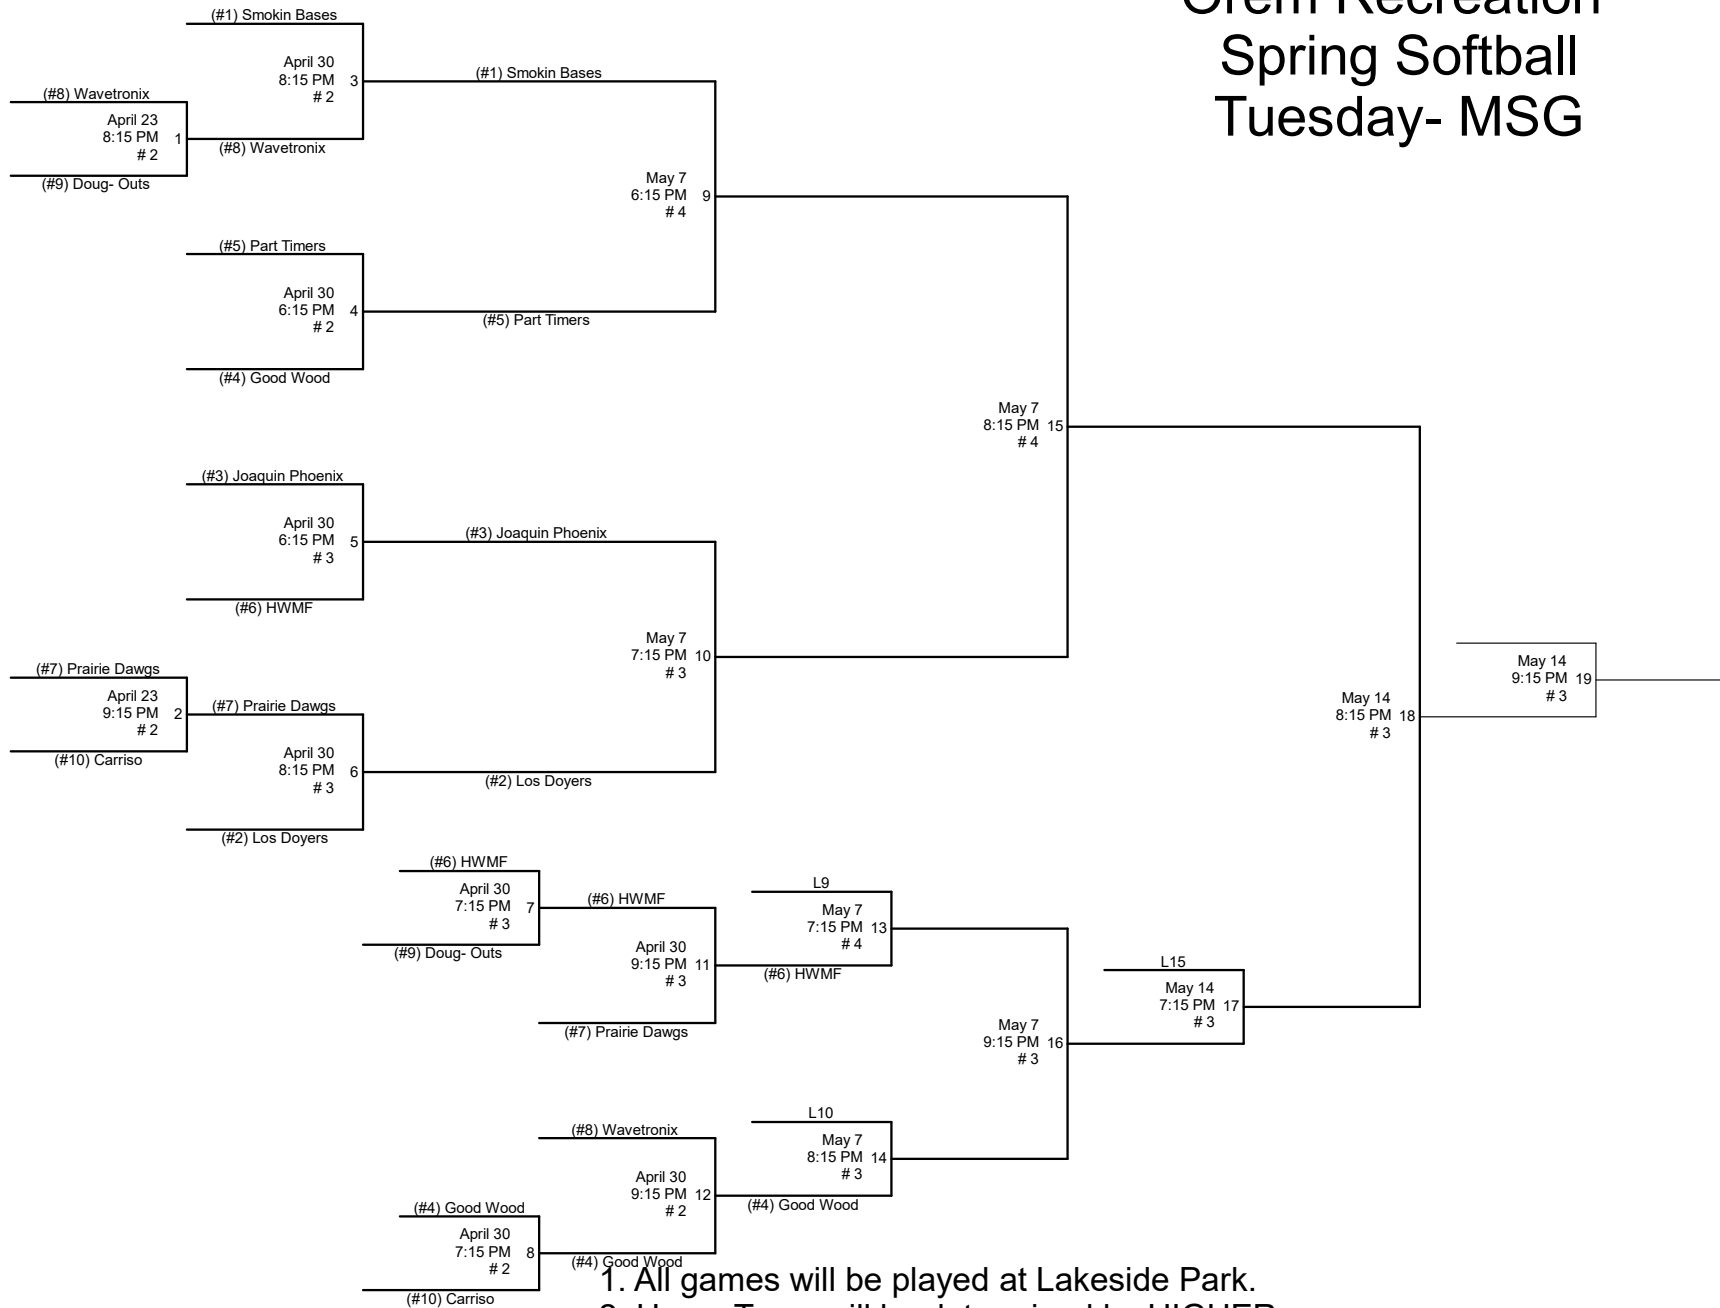

Orem Recreation Spring Softball Tuesday- MSG

1. All games will be played at Lakeside Park.
2. Home Team will be determined by HIGHER SEED, except game 18. Undefeated team will be home team.
3. League rules apply in tournament play.
4. Sportsmanship is a MUST!