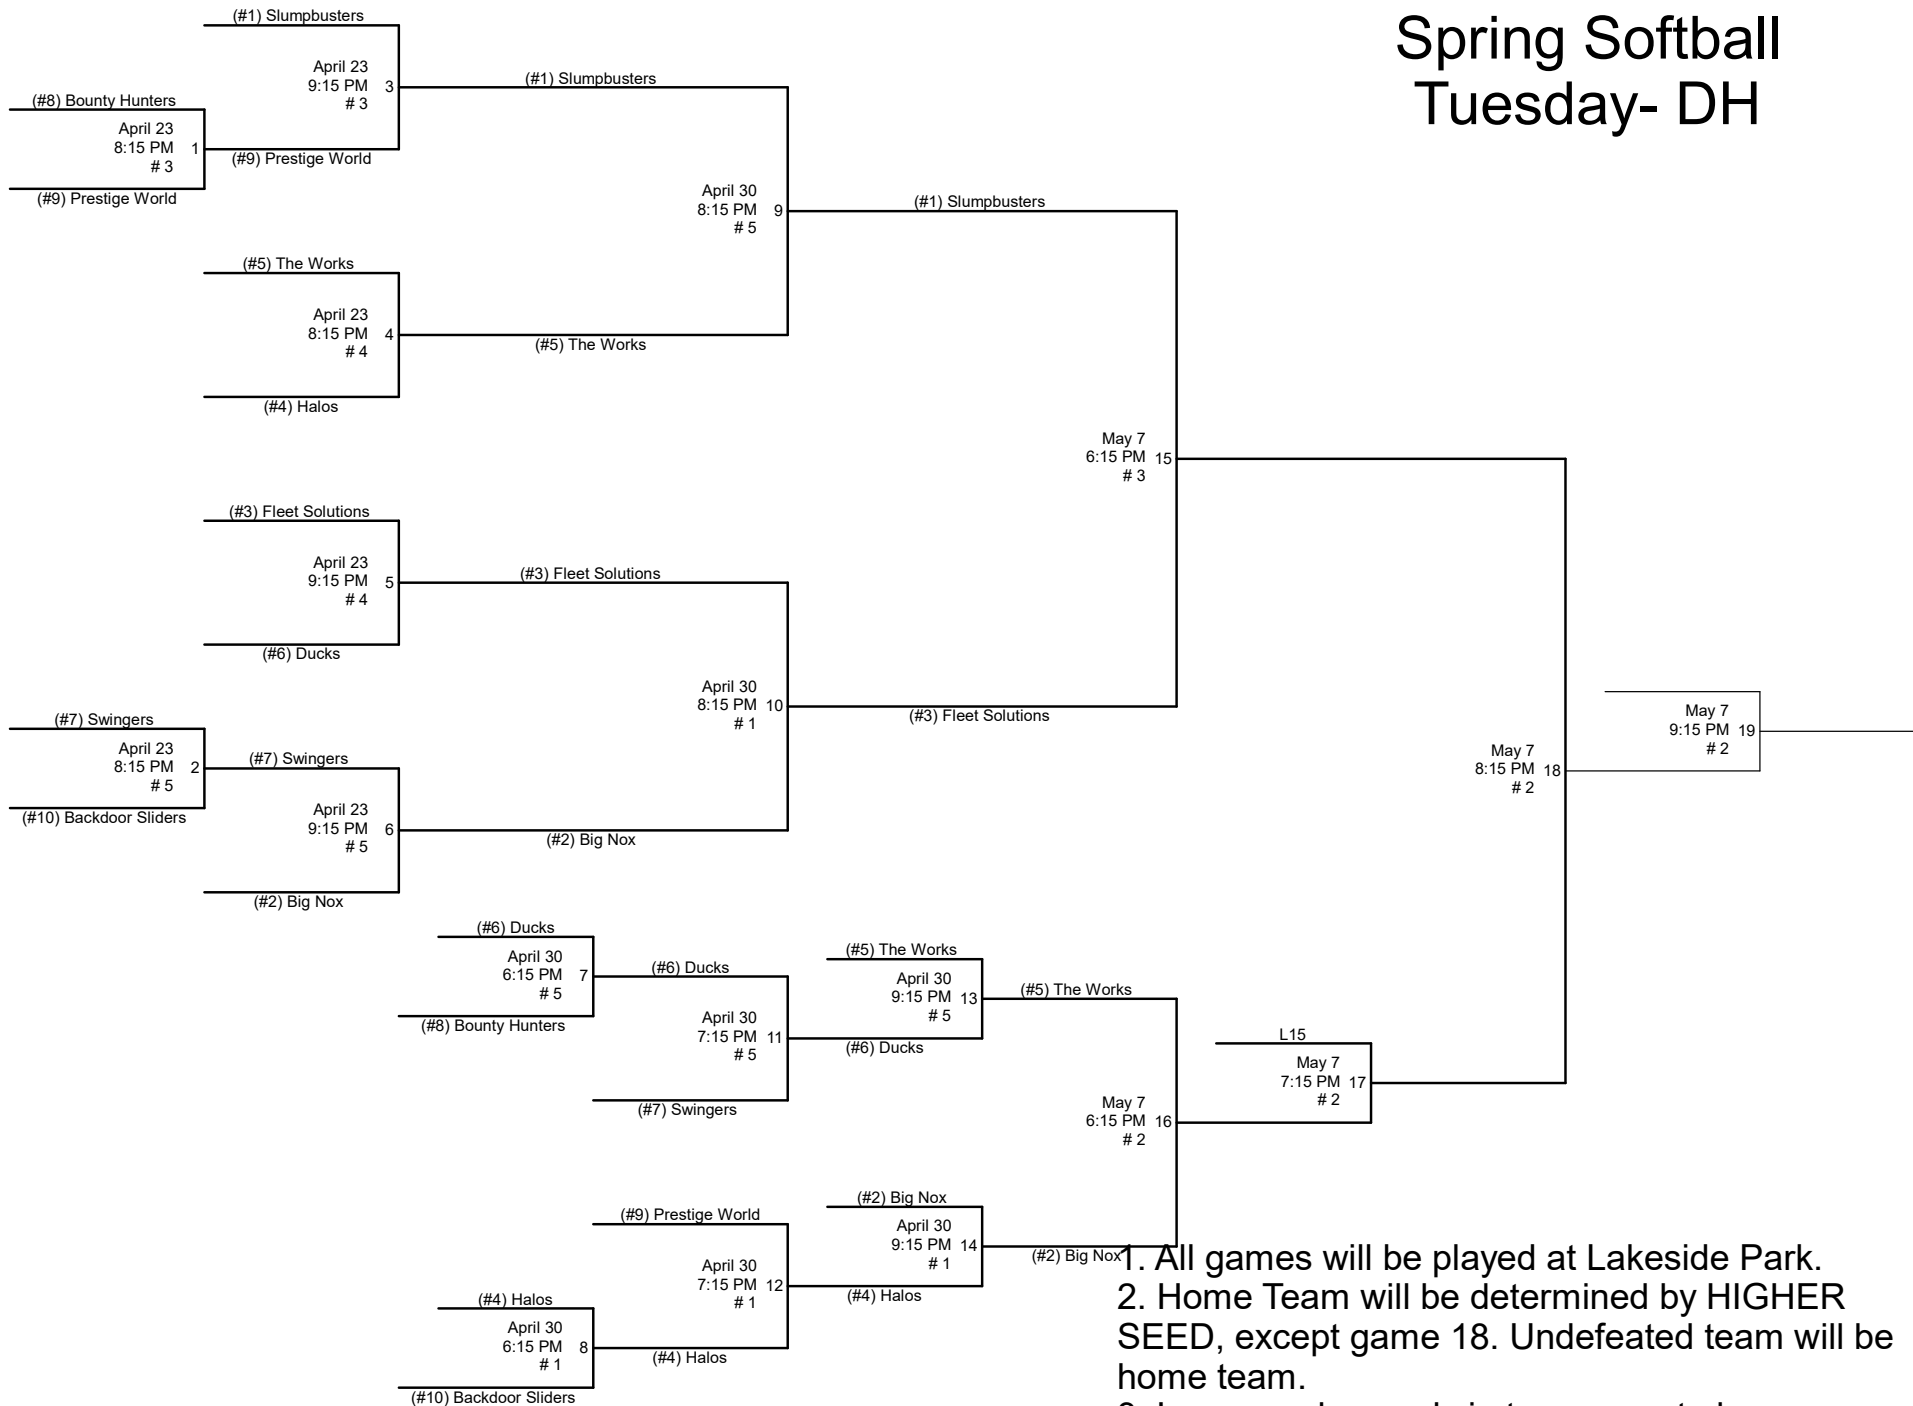

Orem Recreation Spring Softball Tuesday- DH

1. All games will be played at Lakeside Park.
2. Home Team will be determined by HIGHER SEED, except game 18. Undefeated team will be home team.
3. League rules apply in tournament play.
4. Sportsmanship is a MUST!