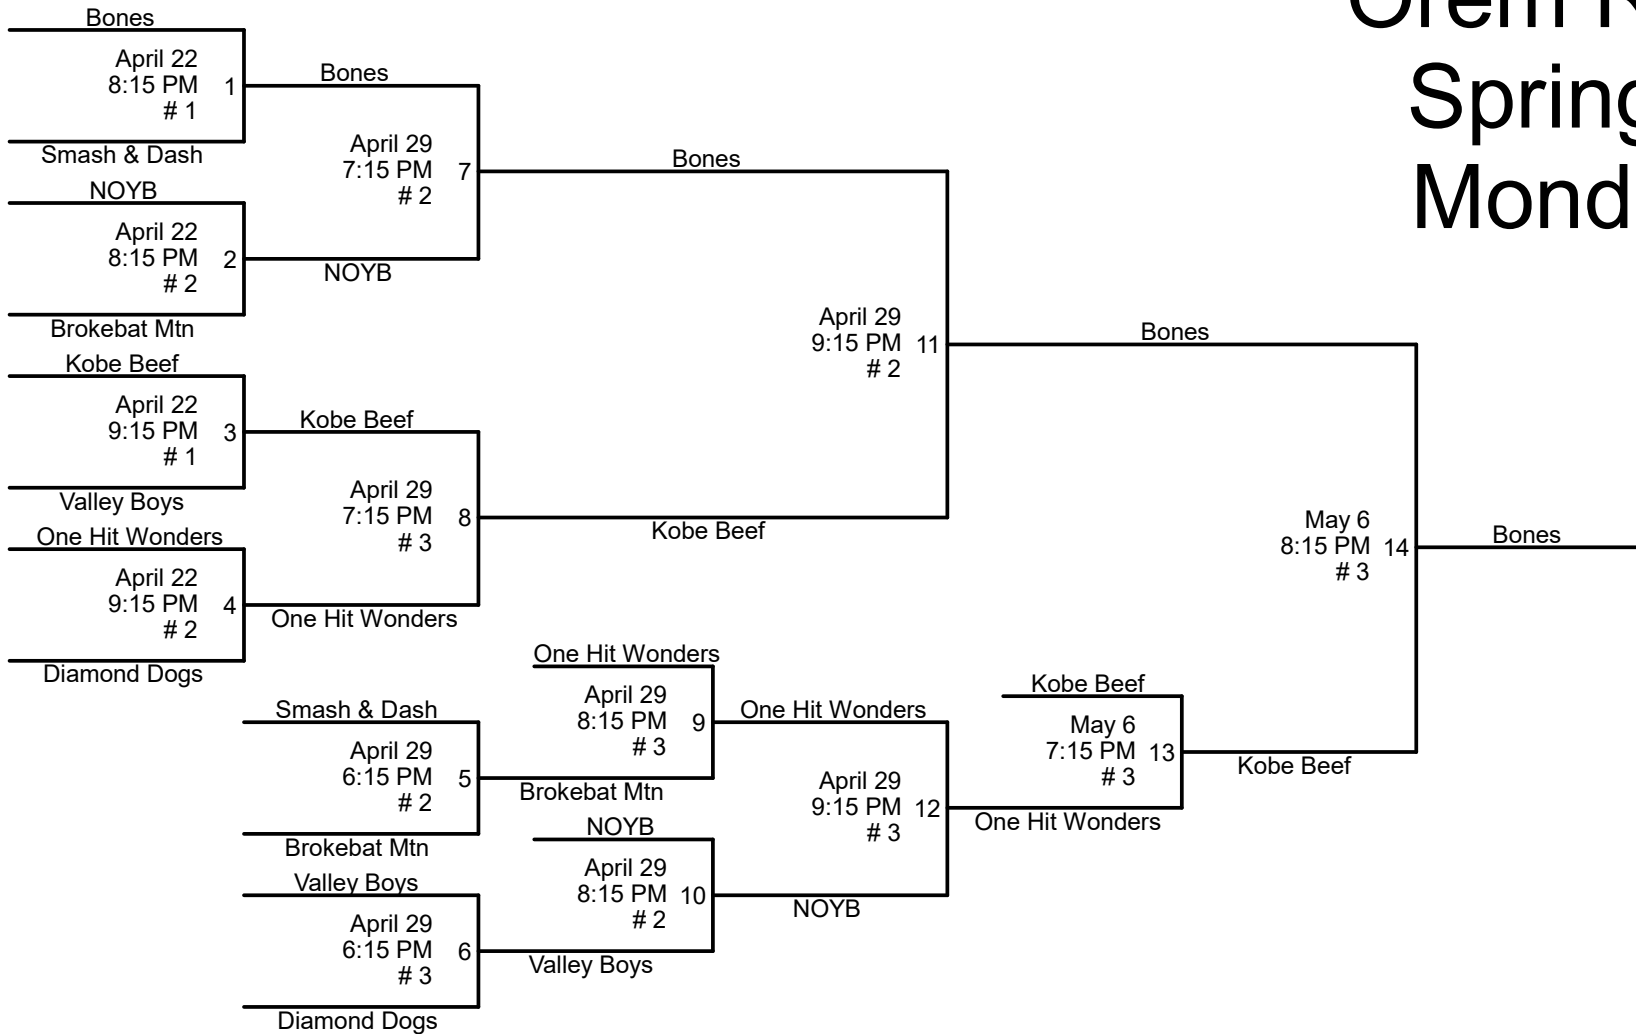

# Orem Recreation Spring Softball Monday- MSG

1. All games will be played at Lakeside Park.
2. Home Team will be determined by HIGHER SEED, except game 14. Undefeated team will be home team.
3. League rules apply in tournament play.
4. Sportsmanship is a MUST!