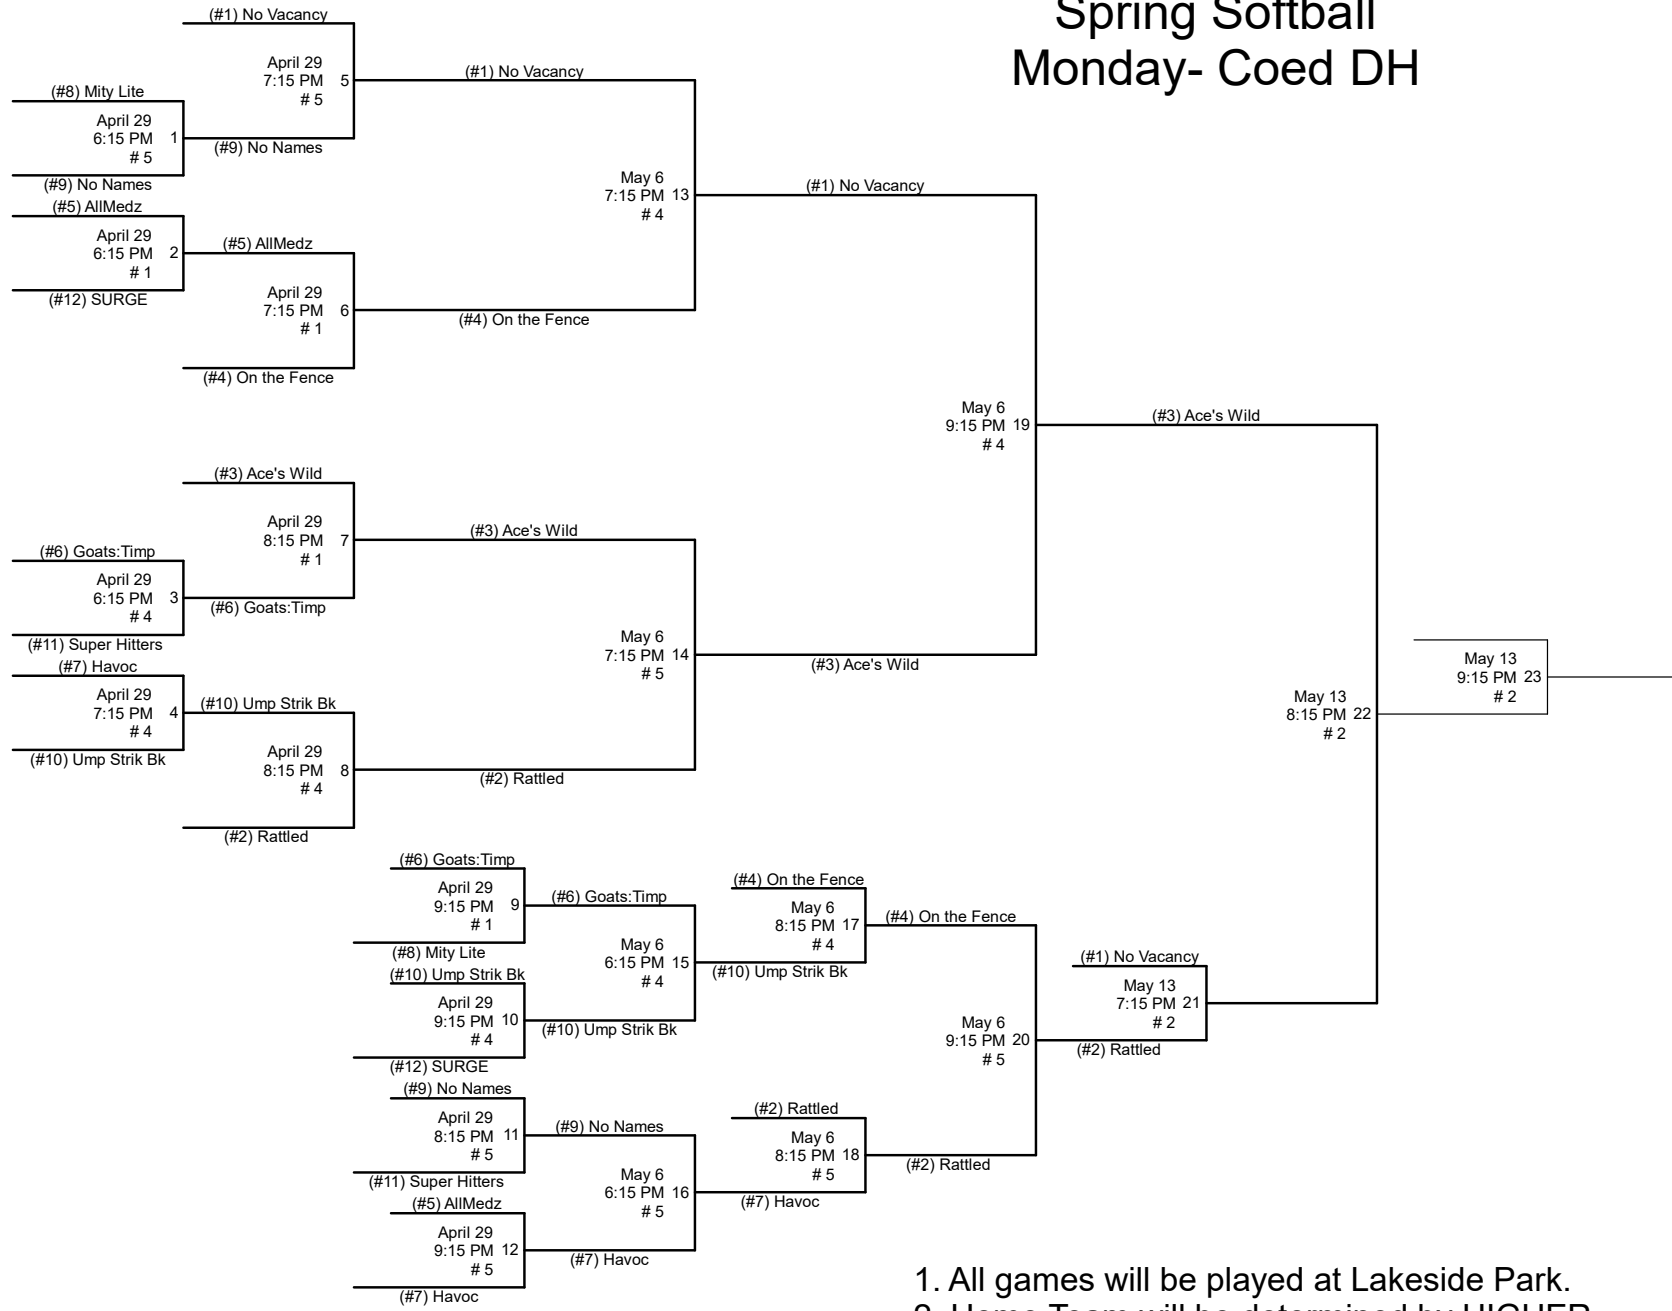

Orem Recreation Spring Softball Monday- Coed DH

1. All games will be played at Lakeside Park.
2. Home Team will be determined by HIGHER SEED, except game 22. Undefeated team will be home team.
3. League rules apply in tournament play.
4. Sportsmanship is a MUST!