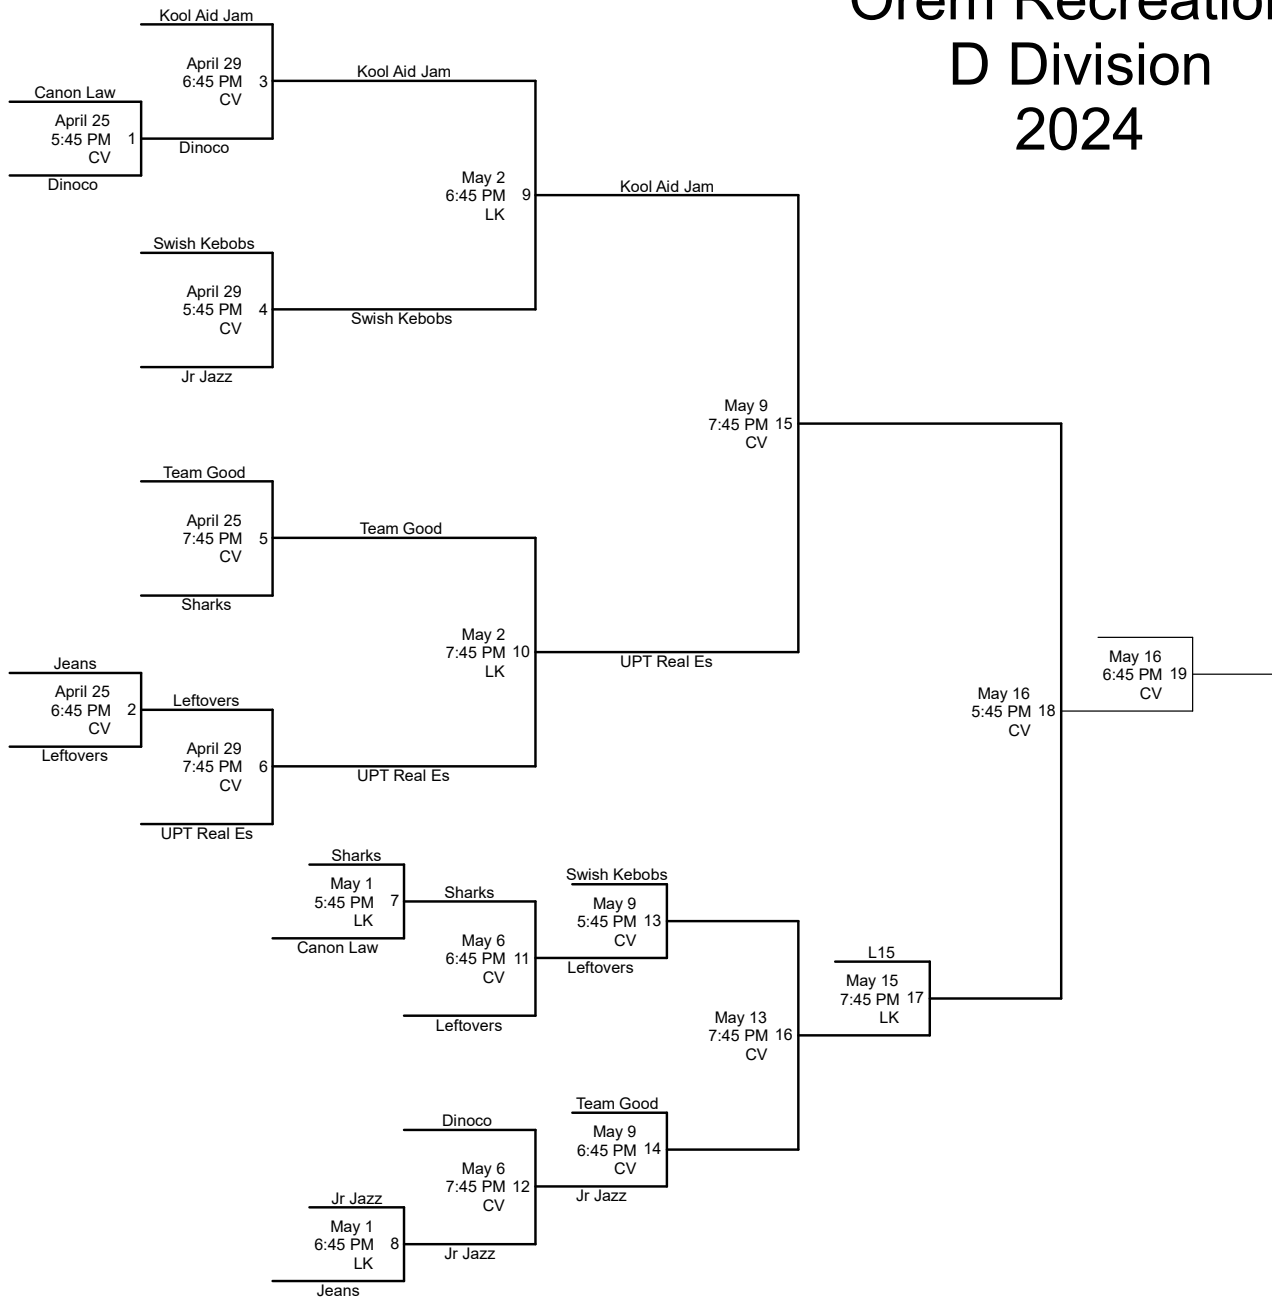

# Orem Recreation D Division 2024

1. Please check the schedule carefully.
2. Sportsmanship is a MUST!!
3. League rules apply in tournament.

Gym Locations:  
 CV= Canyon View Jr High (950 N.700 E. Orem)  
 LK= Lakeridge Jr High (951 S. 400 W. Orem)