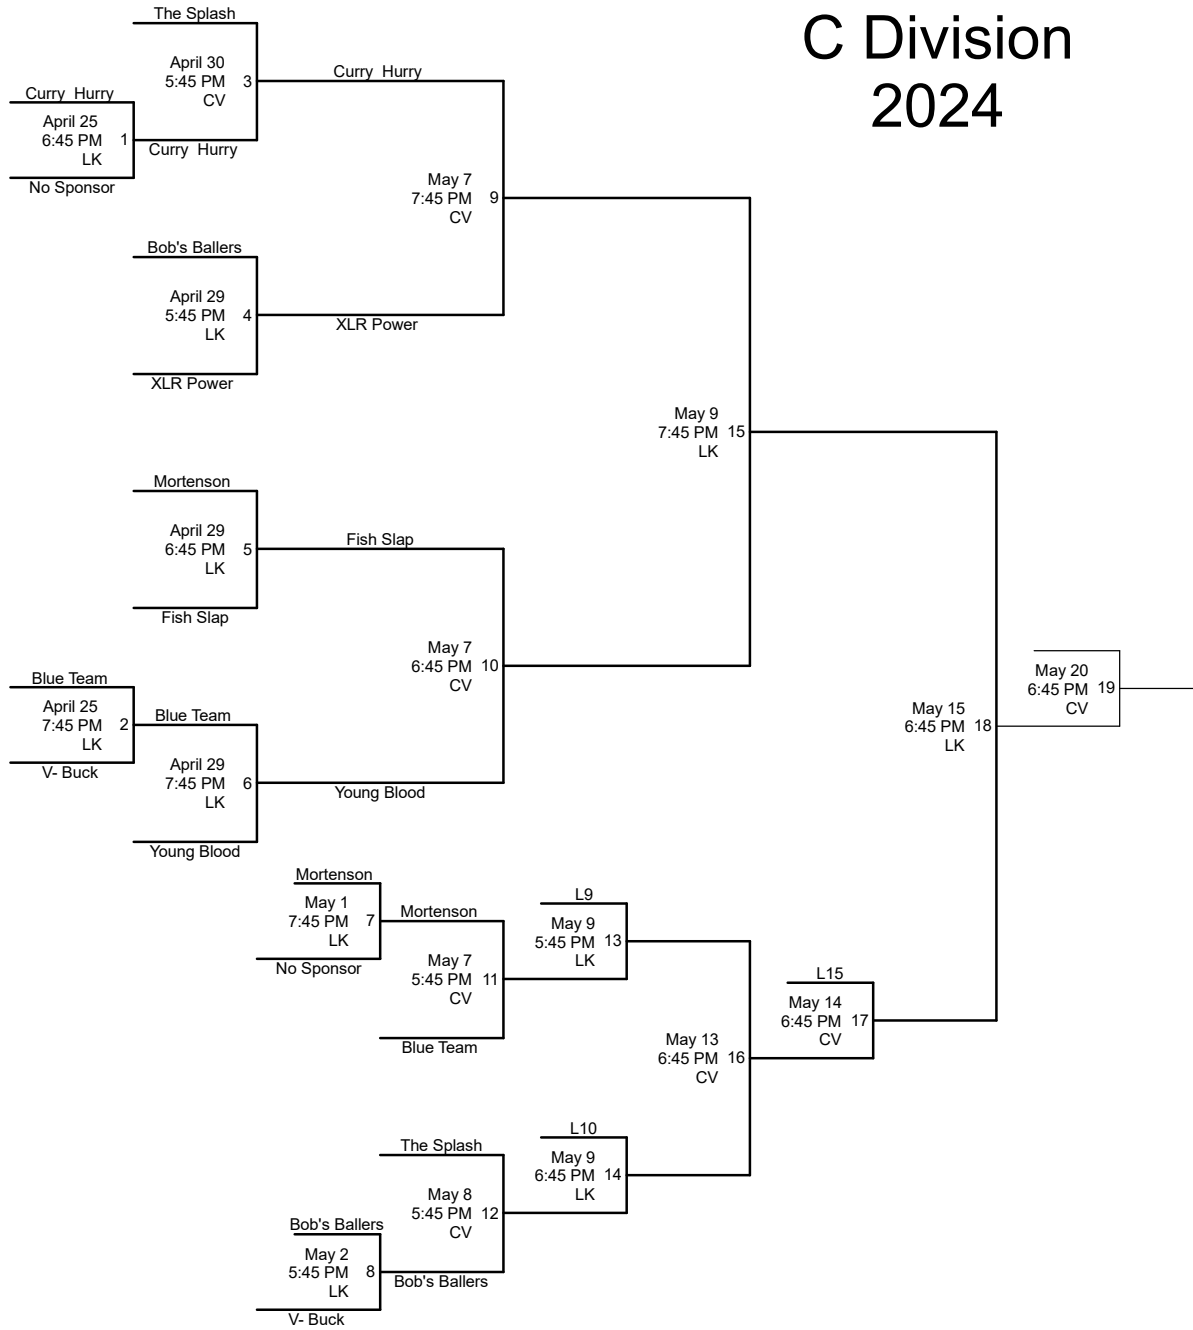

Orem Recreation C Division 2024

1. Please check the schedule carefully.
2. Sportsmanship is a MUST!!
3. League rules apply in tournament.

Gym Locations:
 CV= Canyon View Jr High (950 N.700 E. Orem)
 LK= Lakeridge Jr High (951 S. 400 W. Orem)