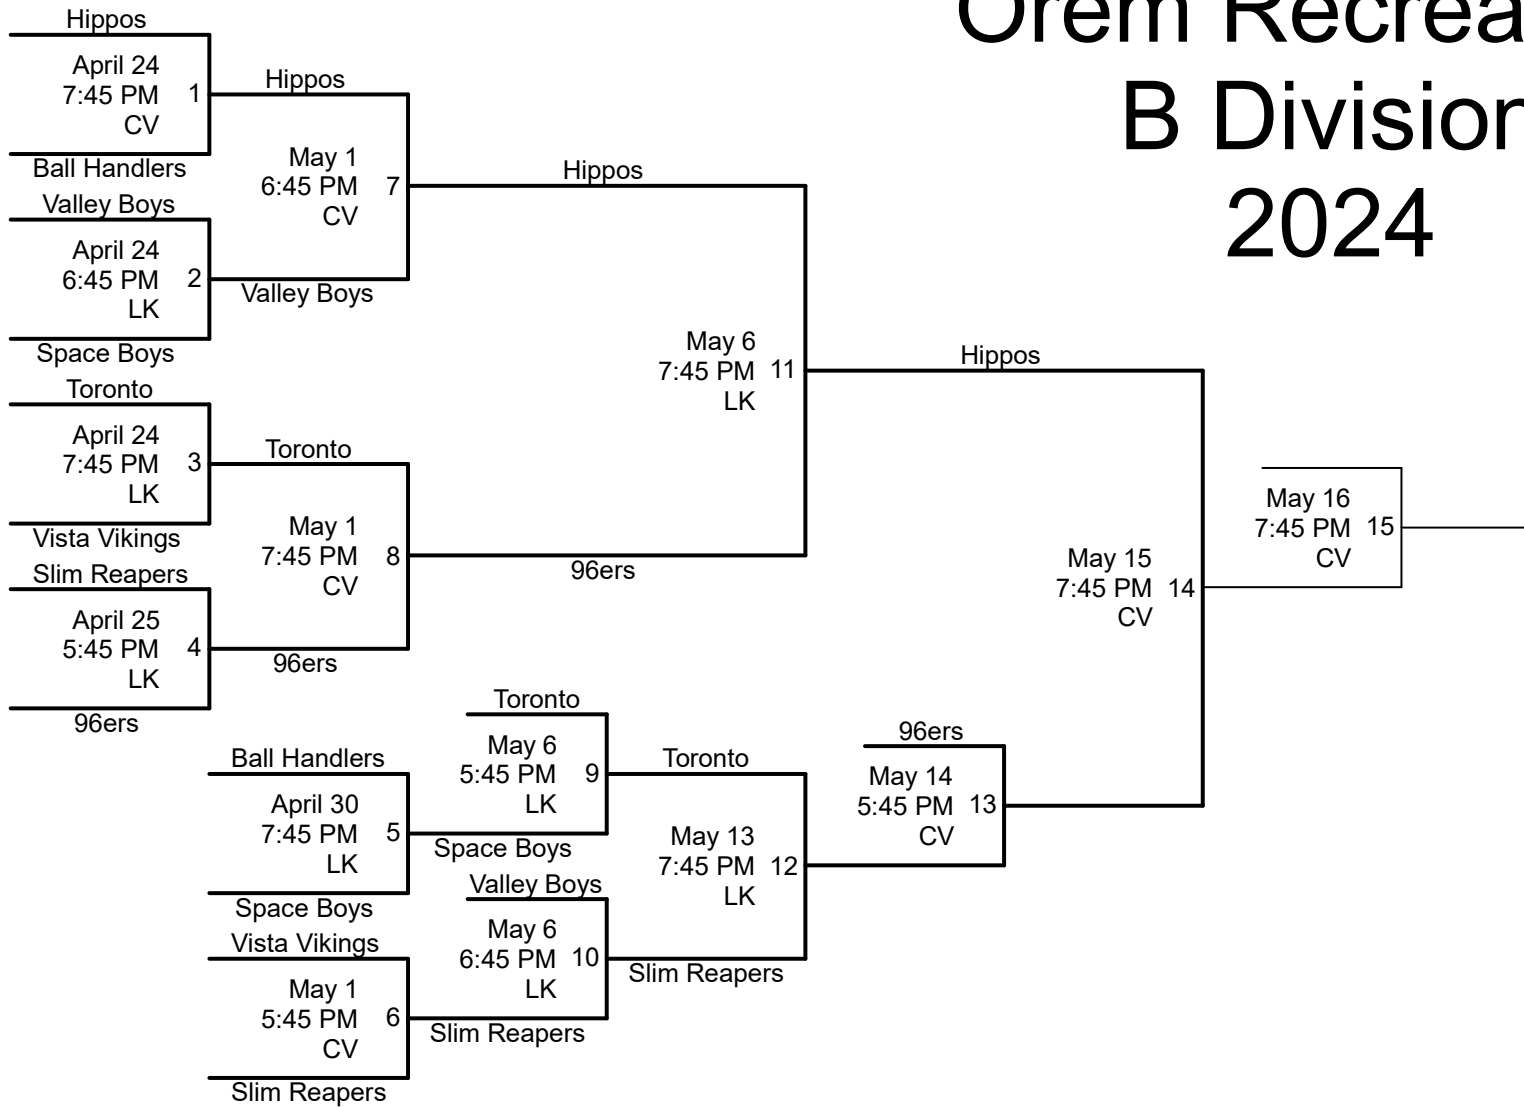

Orem Recreation B Division 2024

1. Please check the schedule carefully.
2. Sportsmanship is a MUST!!
3. League rules apply in tournament.

Gym Locations:
 CV= Canyon View Jr High (950 N.700 E. Orem)
 LK= Lakeridge Jr High (951 S. 400 W. Orem)