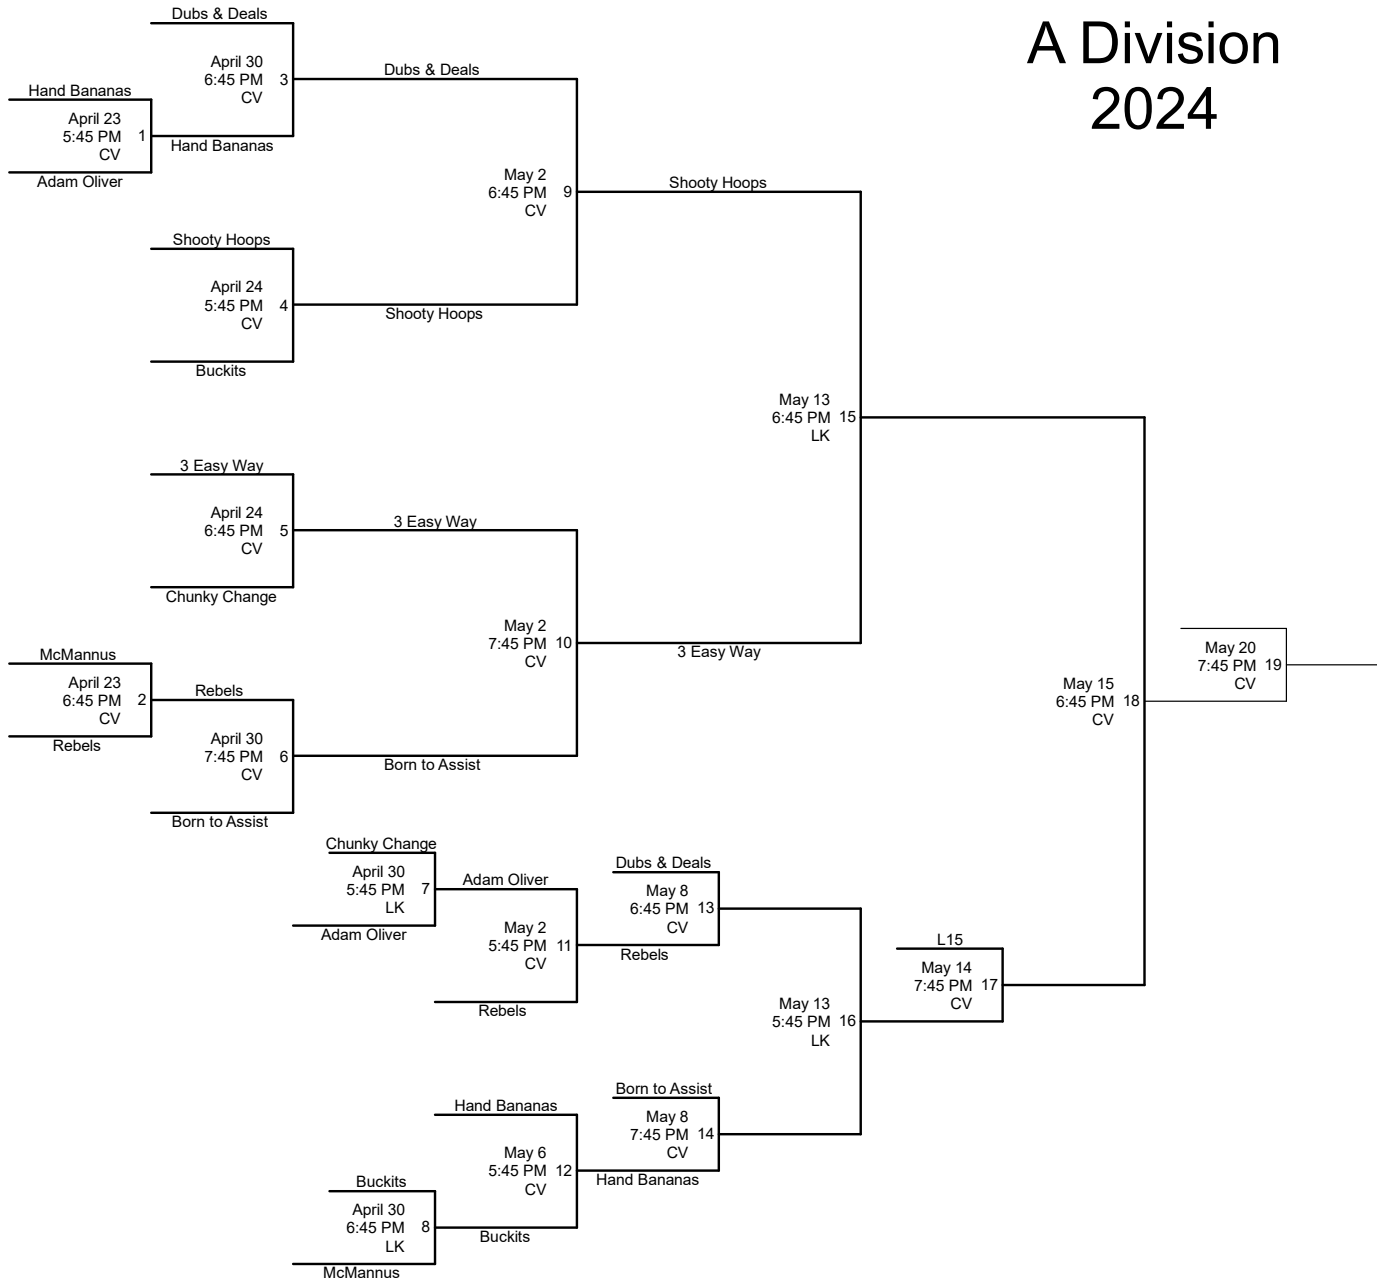

# Orem Recreation A Division 2024

1. Please check the schedule carefully.
2. Sportsmanship is a MUST!!
3. League rules apply in tournament.

Gym Locations:  
 CV= Canyon View Jr High (950 N.700 E. Orem)  
 LK= Lakeridge Jr High (951 S. 400 W. Orem)