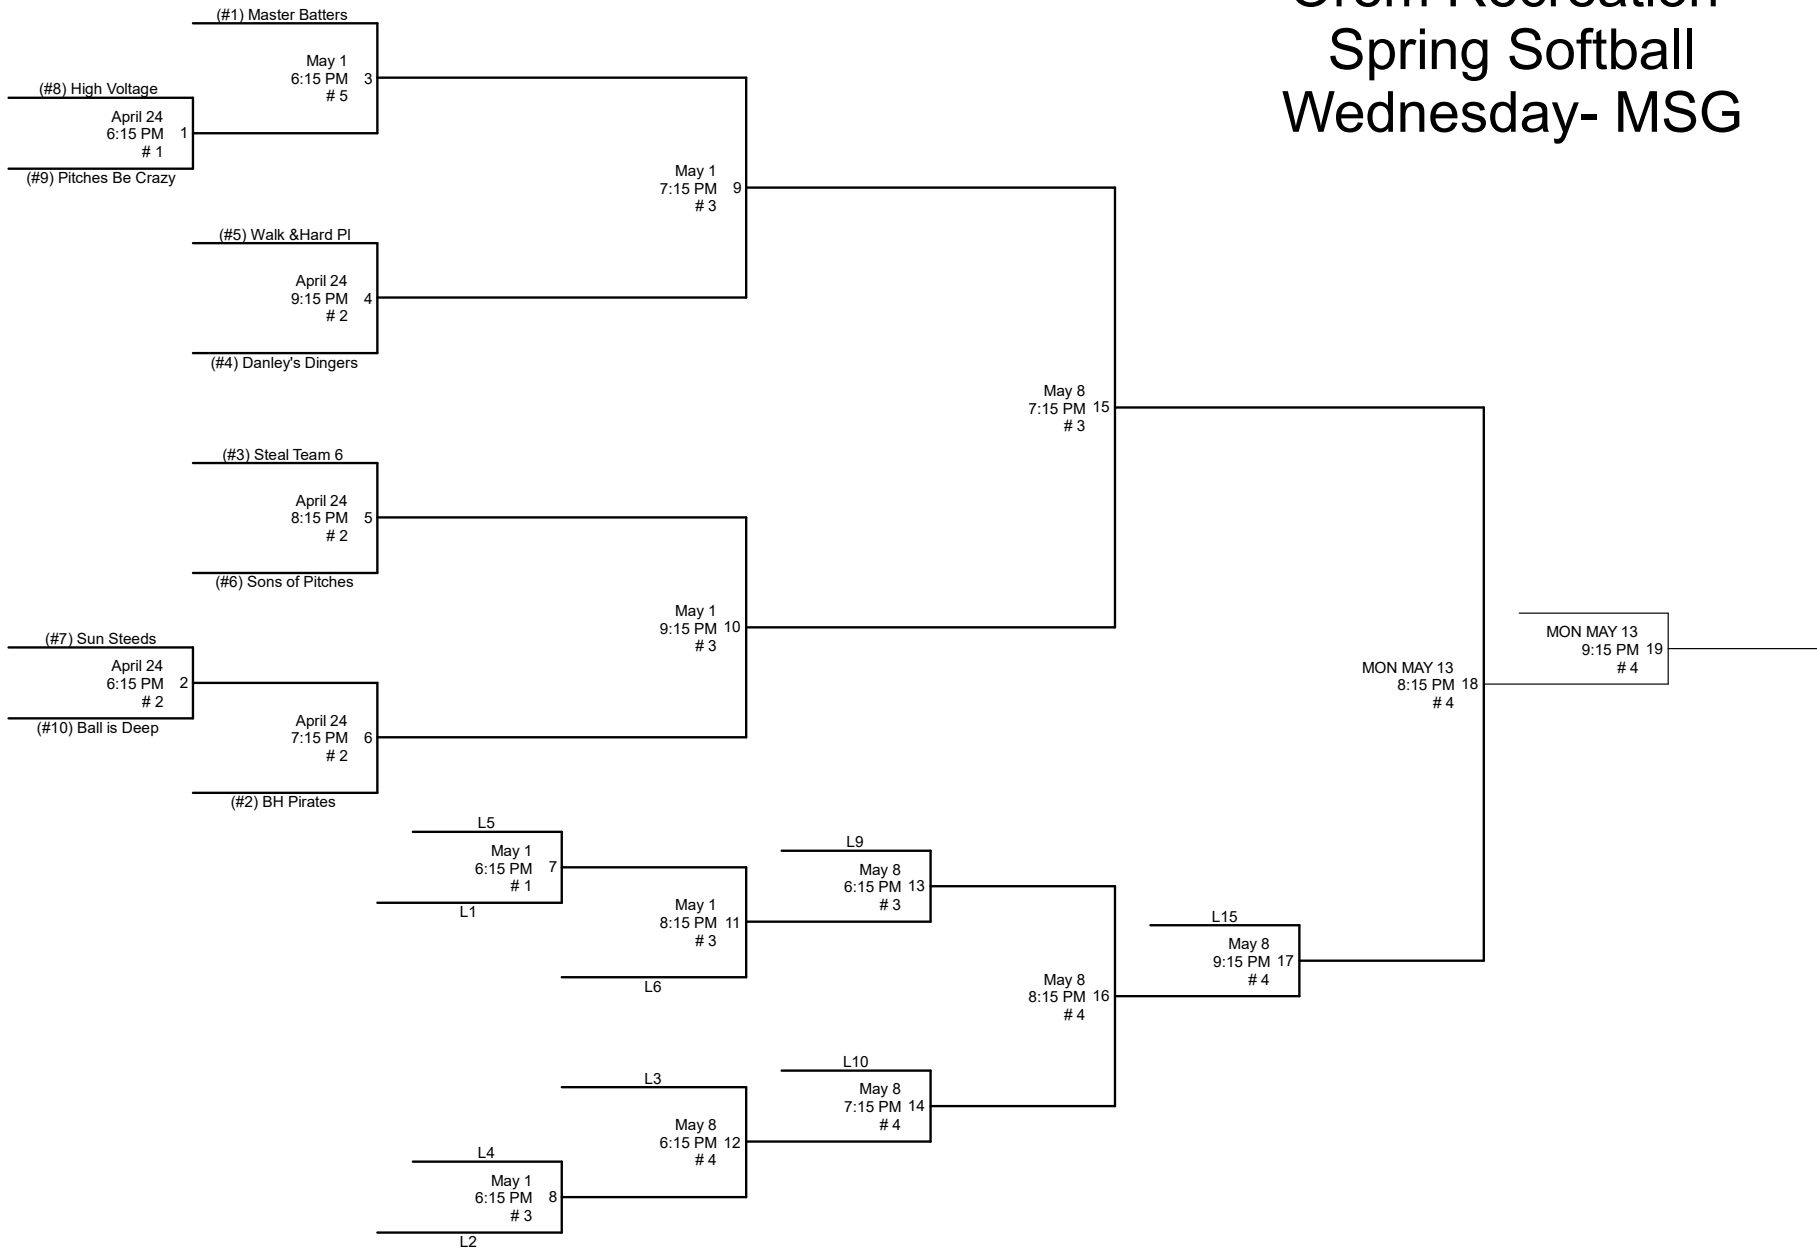

Orem Recreation Spring Softball Wednesday- MSG

1. All games will be played at Lakeside Park.
2. Home Team will be determined by HIGHER SEED, except game 18. Undefeated team will be home team.
3. League rules apply in tournament play.
4. Sportsmanship is a MUST!