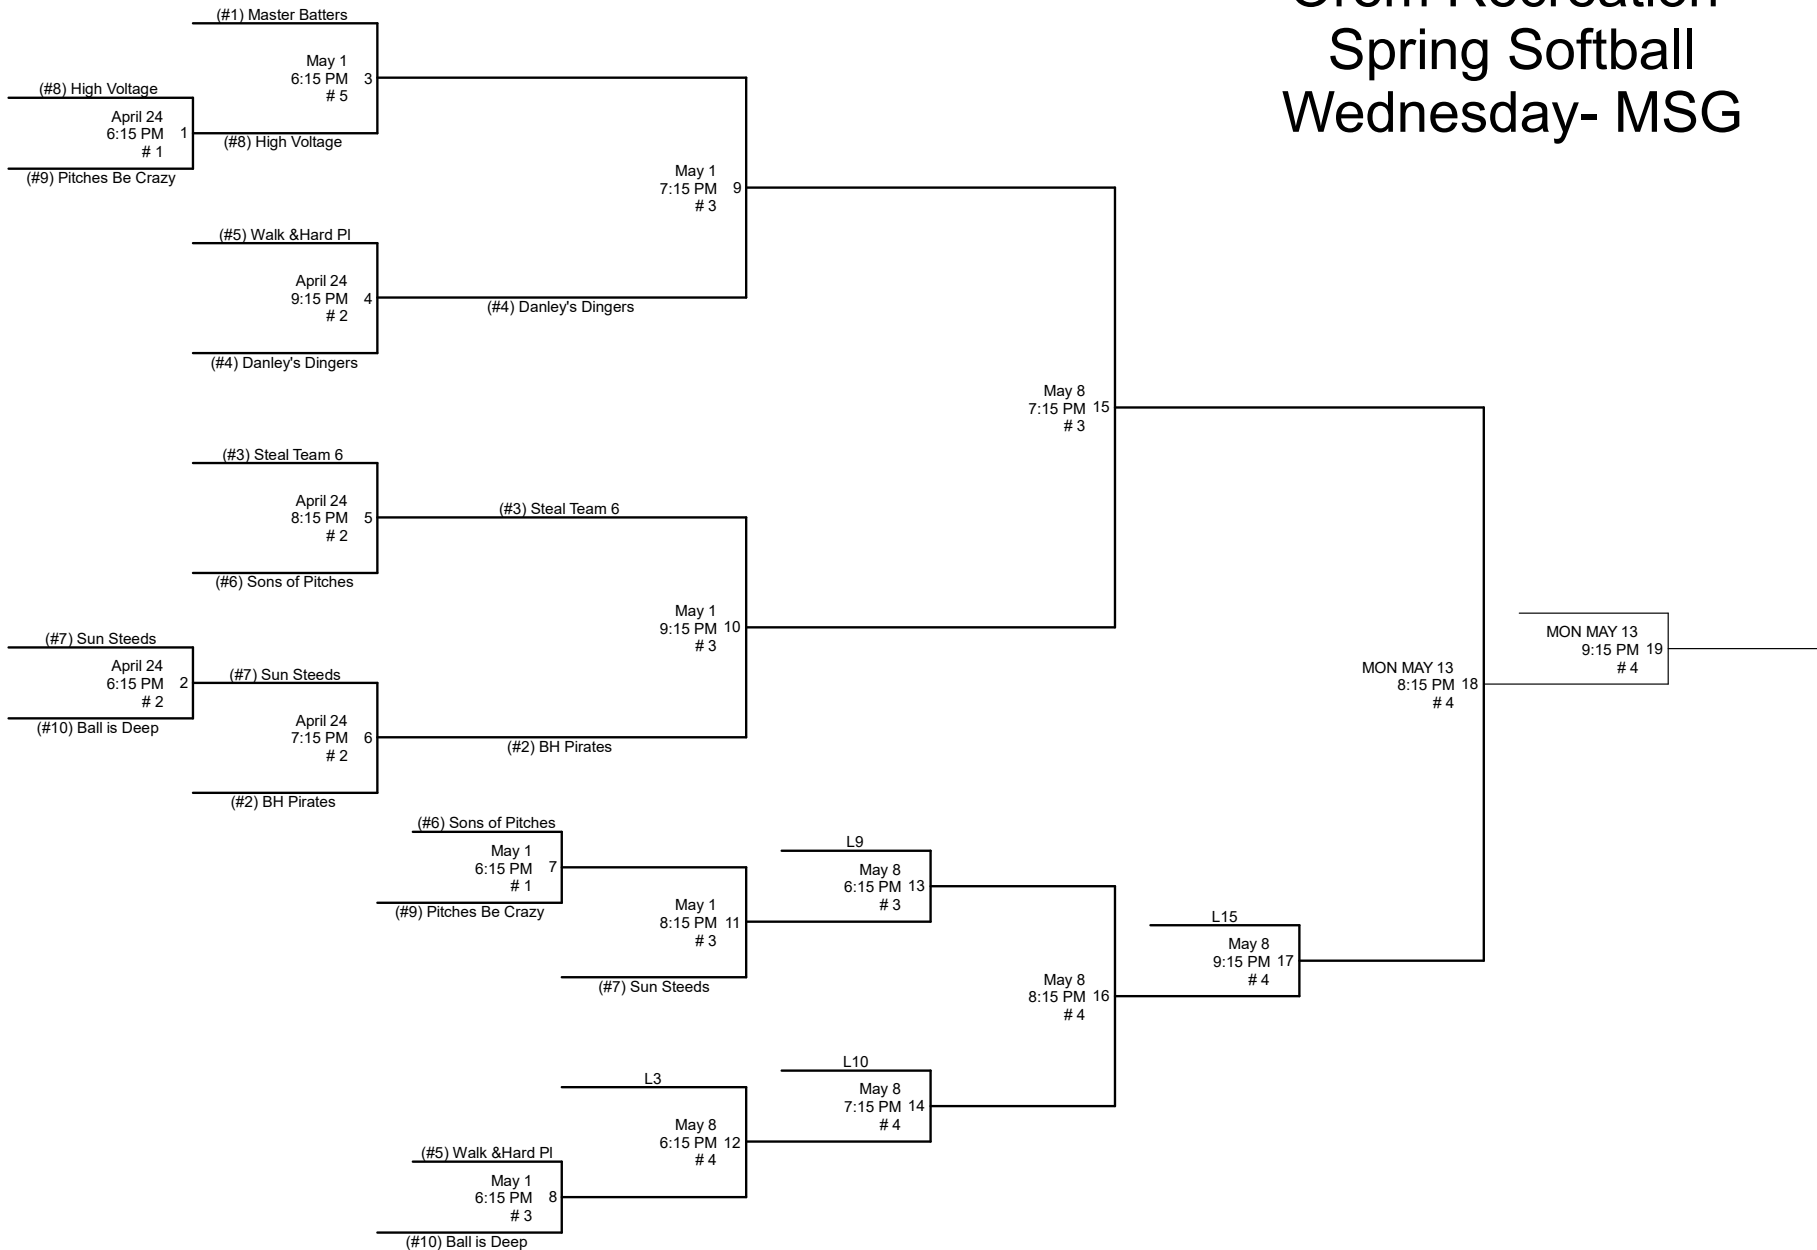

# Orem Recreation Spring Softball Wednesday- MSG

1. All games will be played at Lakeside Park.
2. Home Team will be determined by HIGHER SEED, except game 18. Undefeated team will be home team.
3. League rules apply in tournament play.
4. Sportsmanship is a MUST!