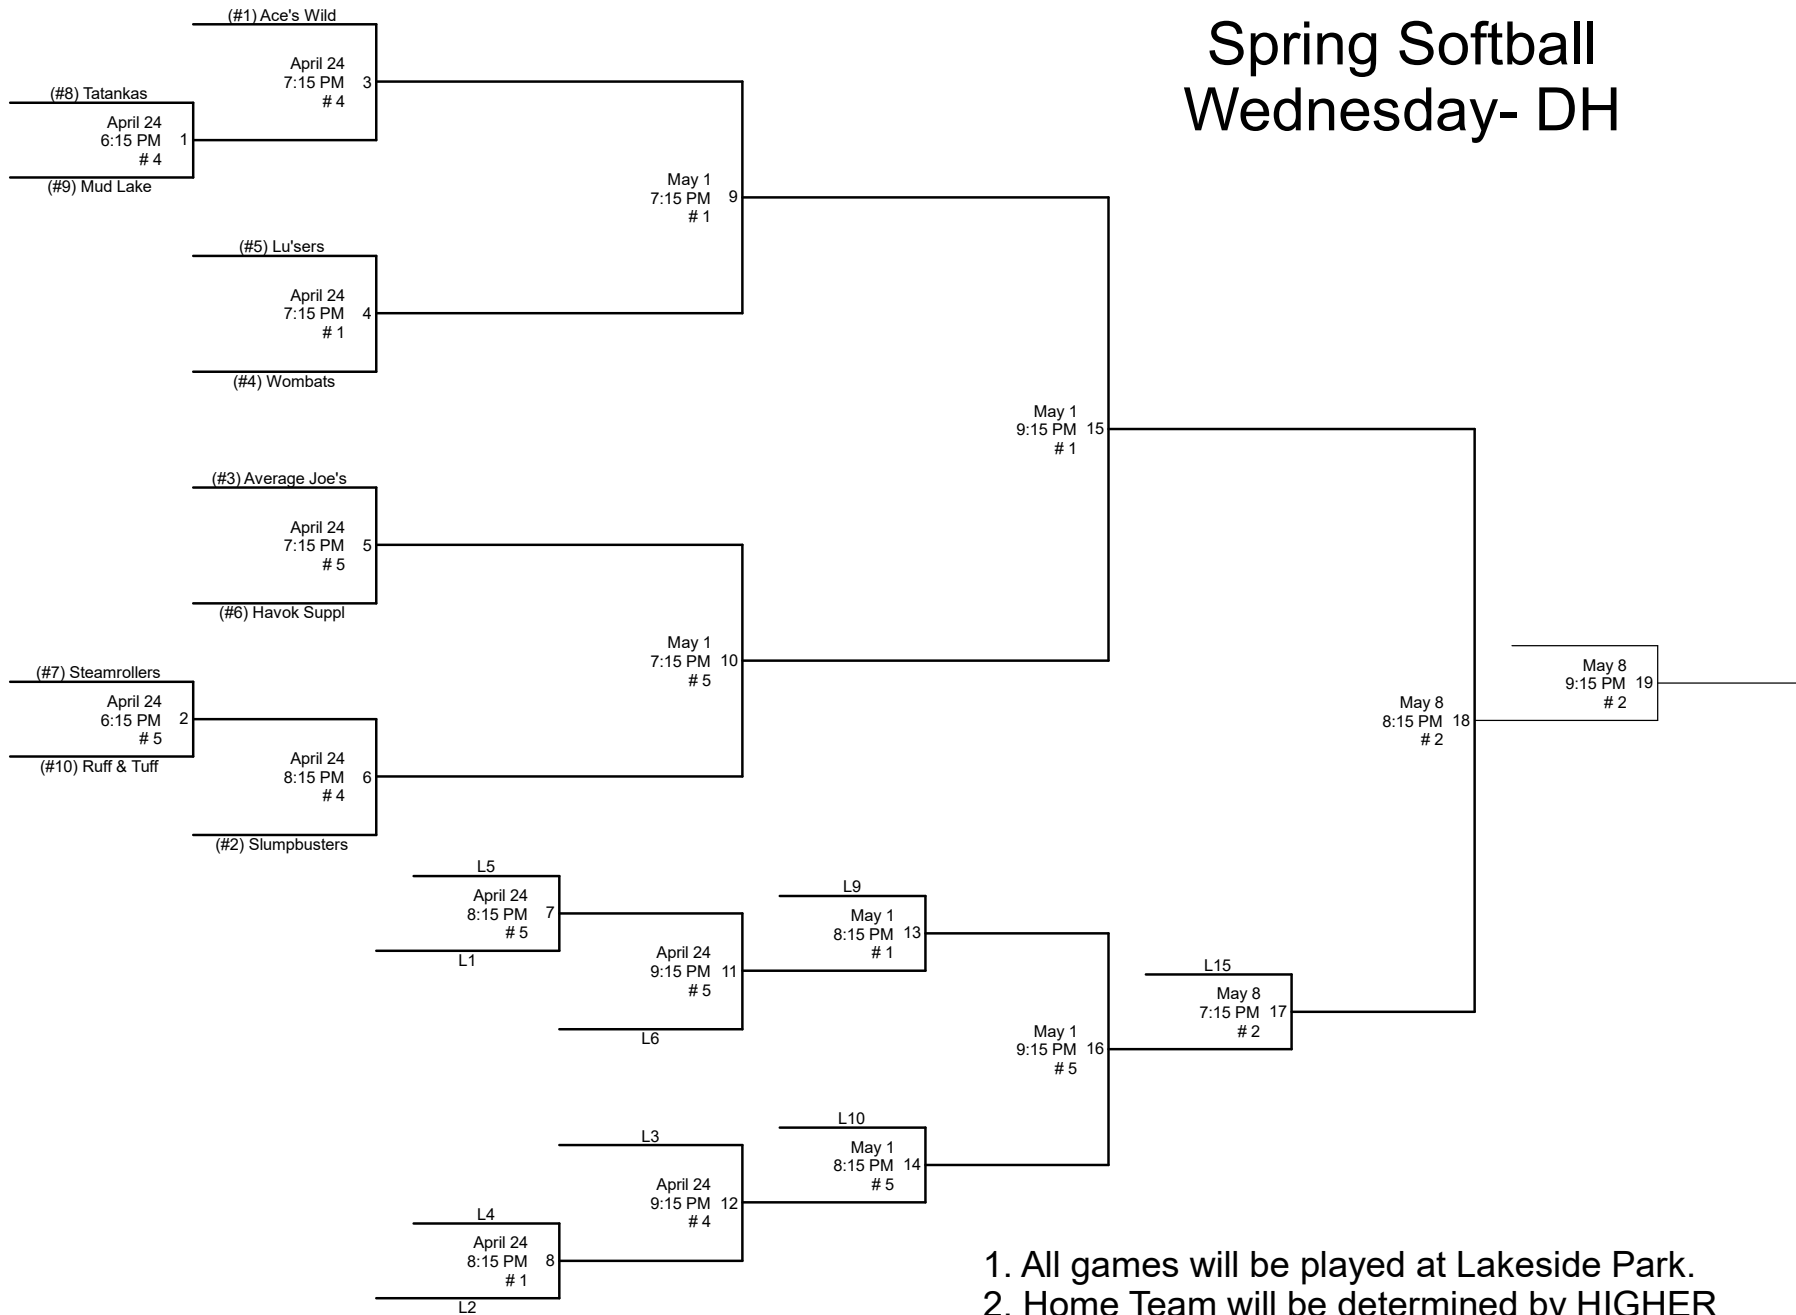

Orem Recreation Spring Softball Wednesday- DH

1. All games will be played at Lakeside Park.
2. Home Team will be determined by HIGHER SEED, except game 18. Undefeated team will be home team.
3. League rules apply in tournament play.
4. Sportsmanship is a MUST!