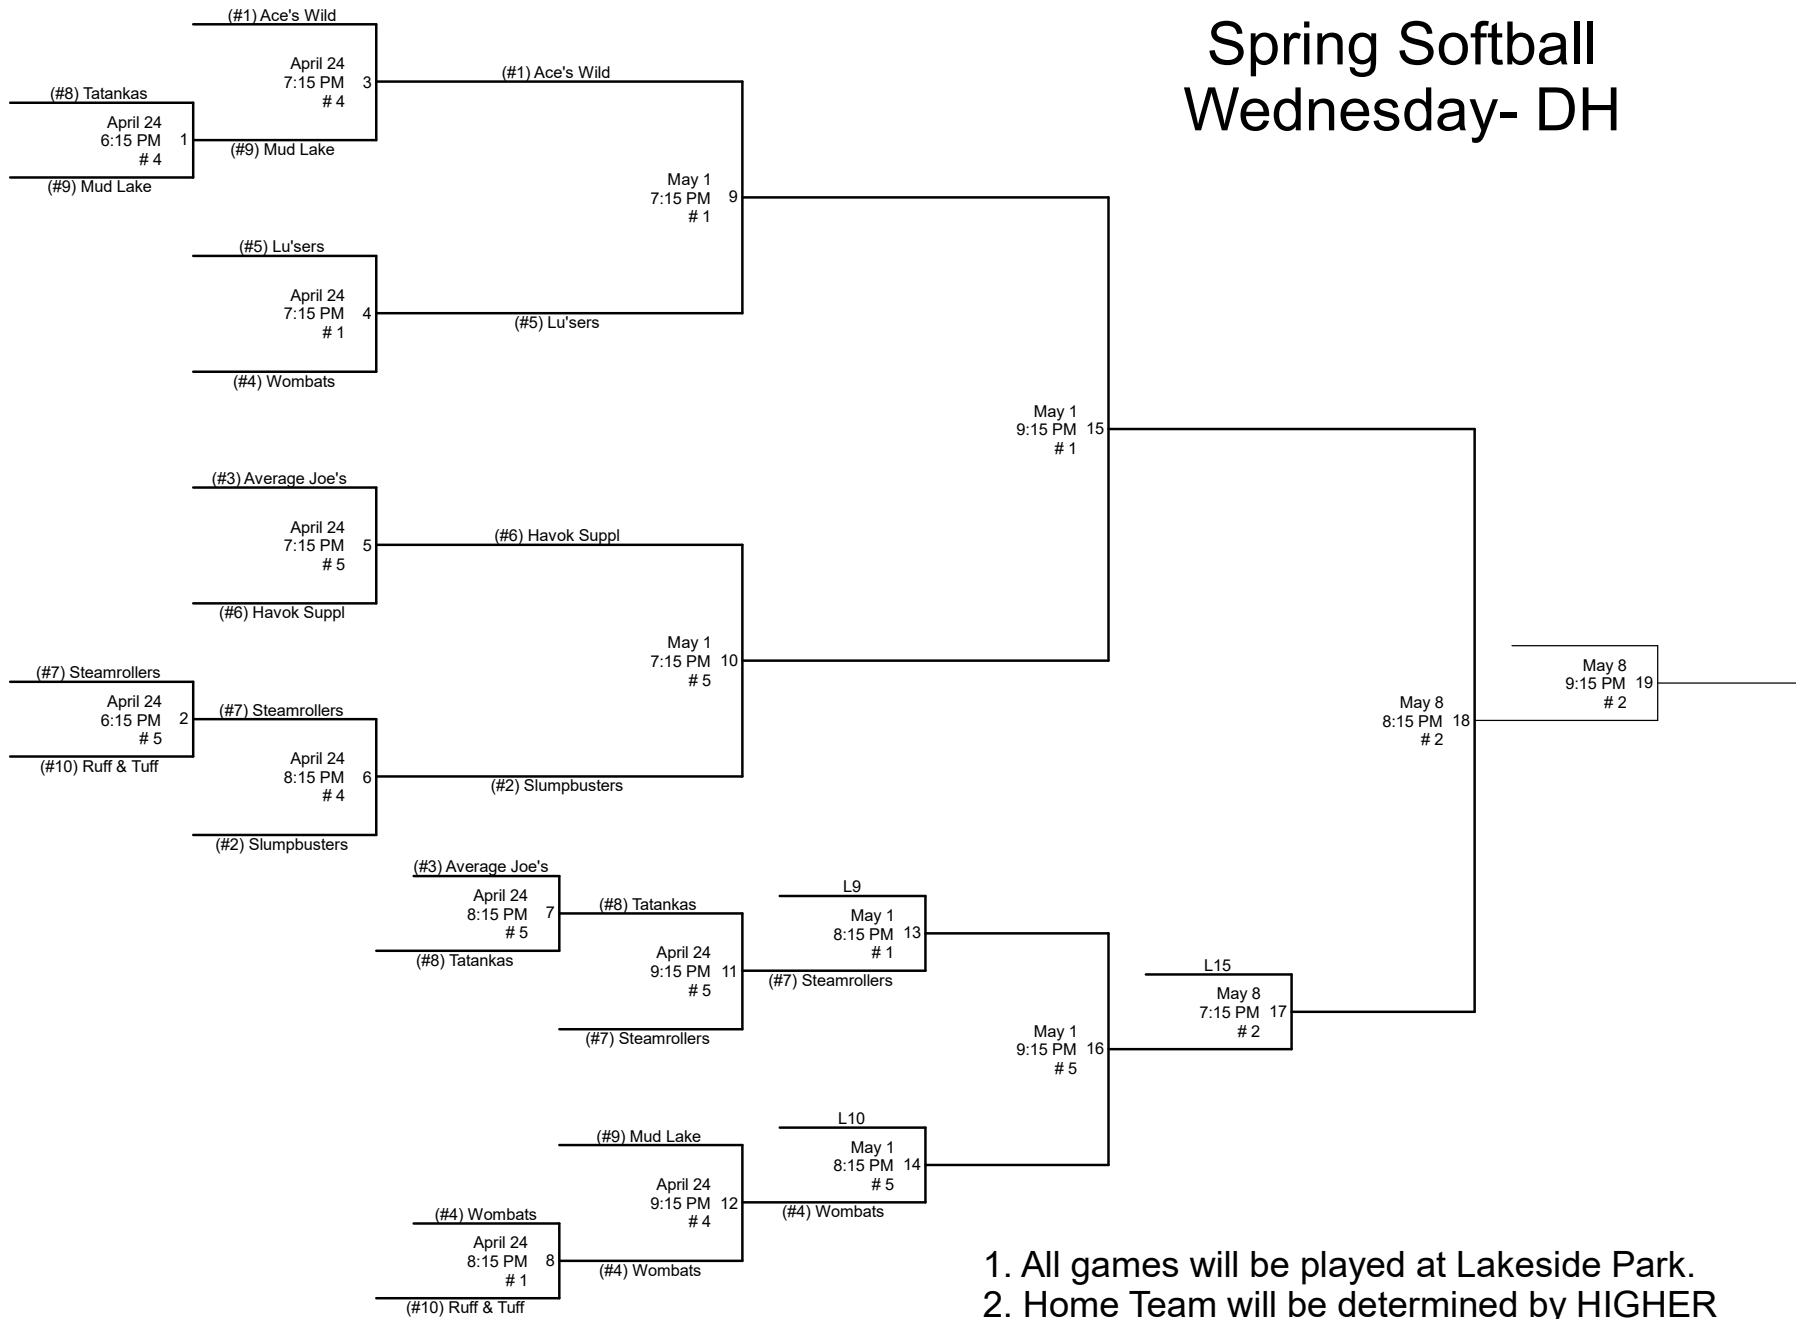

# Orem Recreation Spring Softball Wednesday- DH

1. All games will be played at Lakeside Park.
2. Home Team will be determined by HIGHER SEED, except game 18. Undefeated team will be home team.
3. League rules apply in tournament play.
4. Sportsmanship is a MUST!