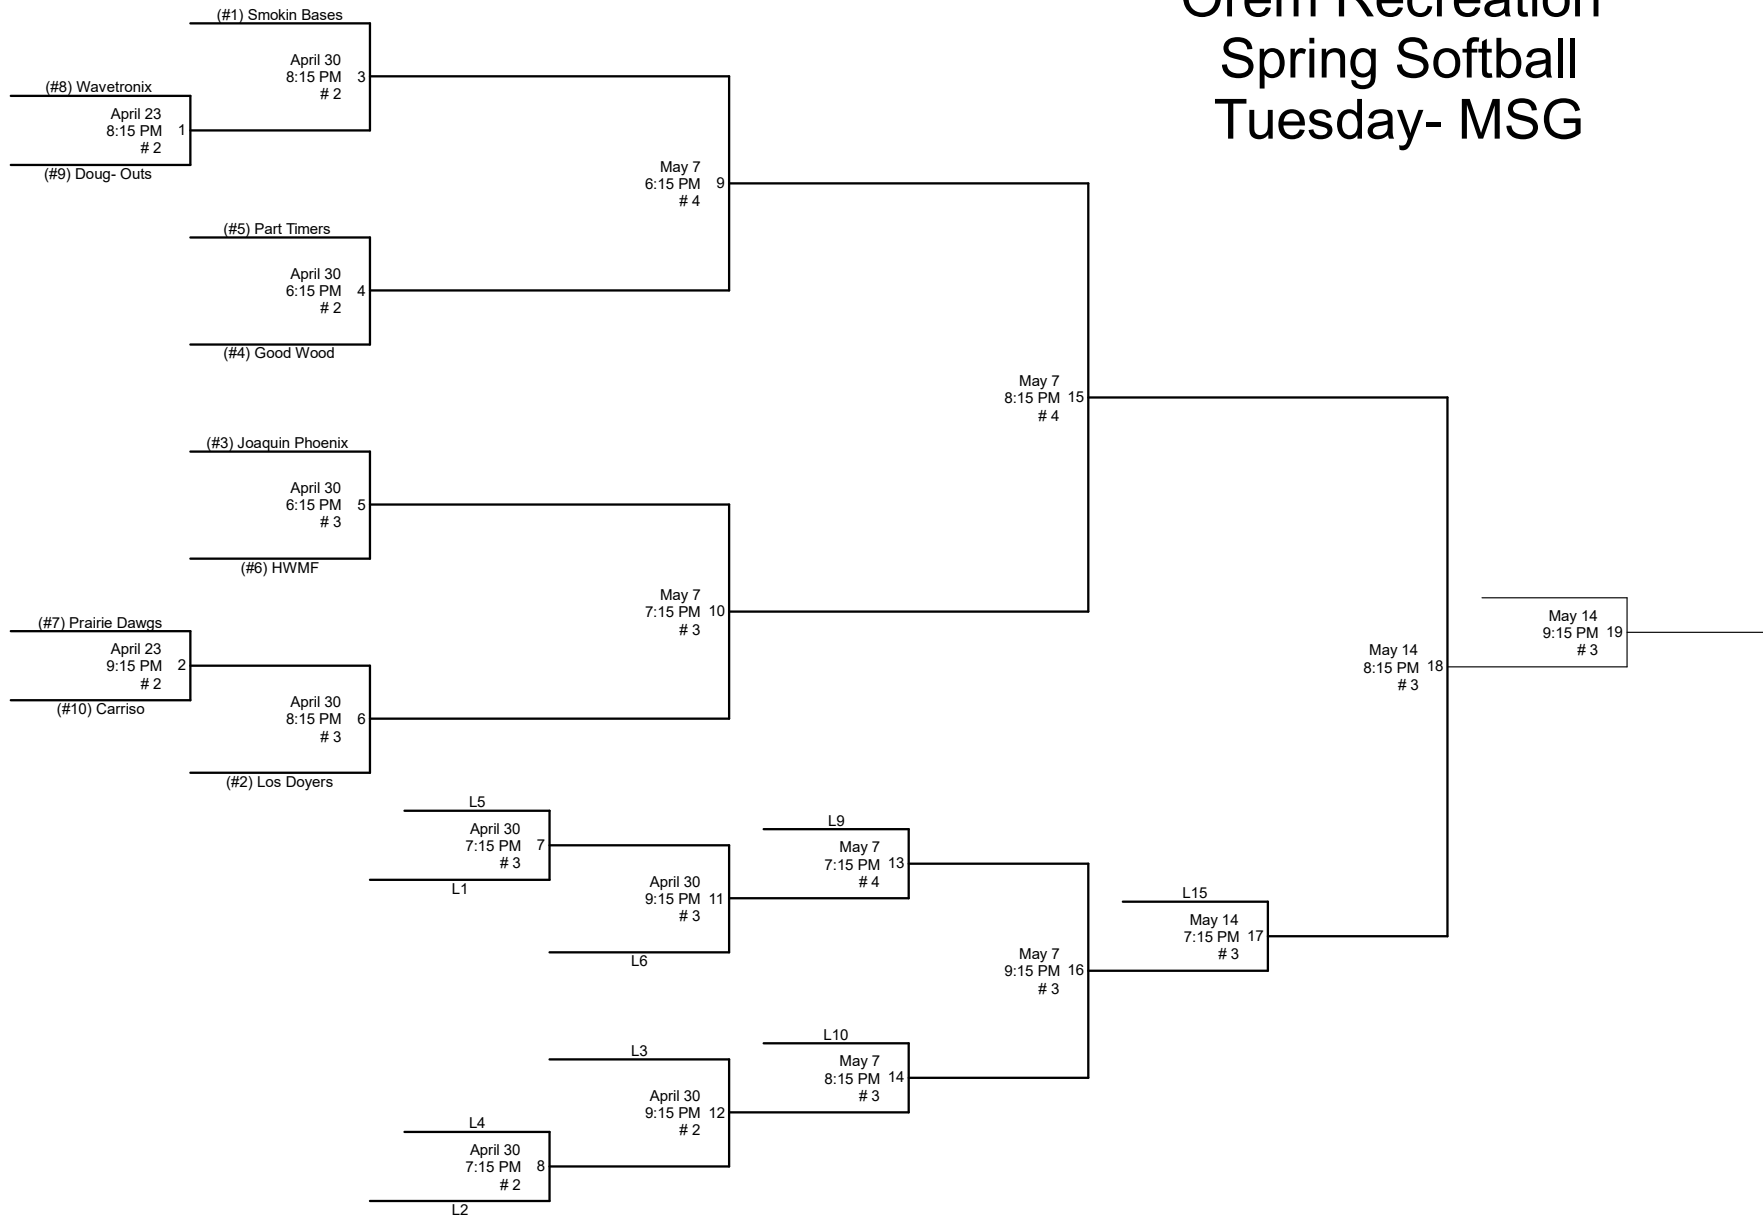

Orem Recreation Spring Softball Tuesday- MSG

1. All games will be played at Lakeside Park.
2. Home Team will be determined by HIGHER SEED, except game 18. Undefeated team will be home team.
3. League rules apply in tournament play.
4. Sportsmanship is a MUST!