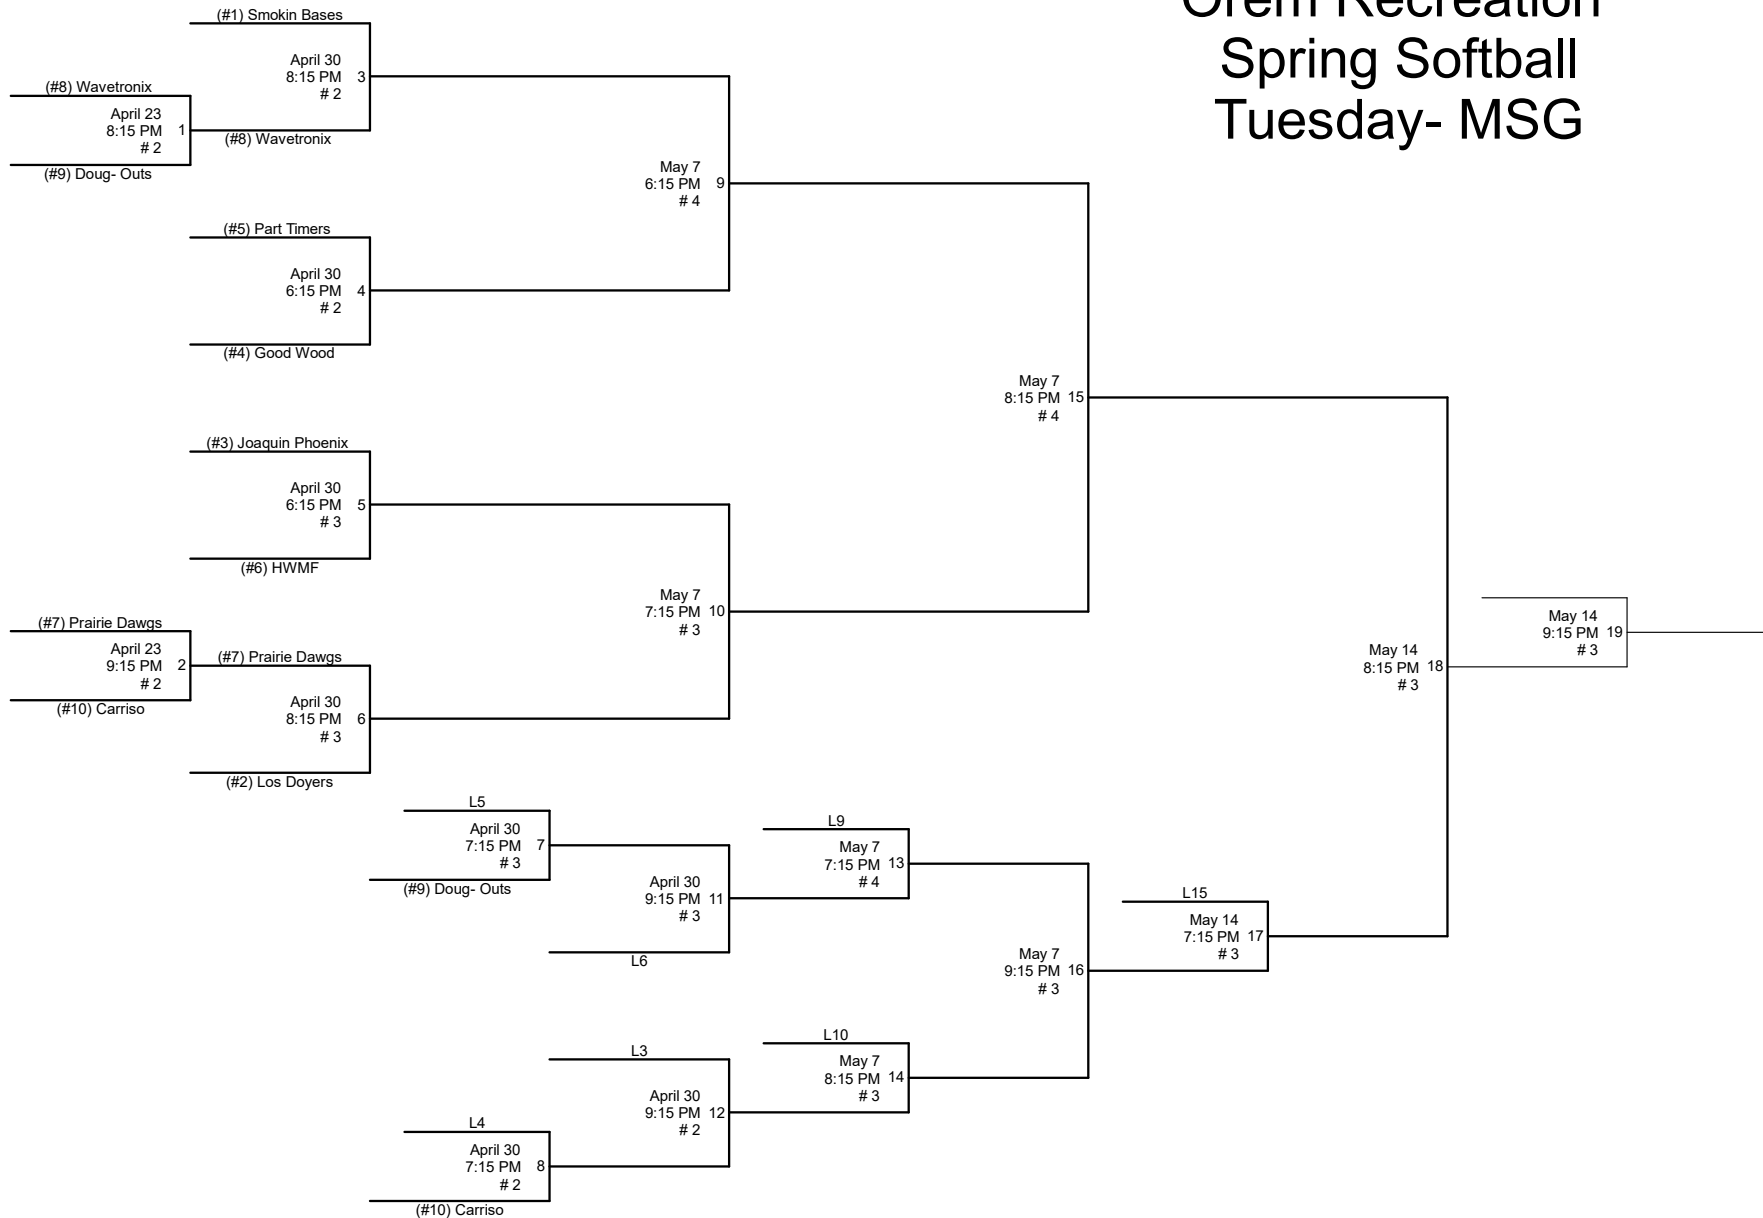

# Orem Recreation Spring Softball Tuesday- MSG

1. All games will be played at Lakeside Park.
2. Home Team will be determined by HIGHER SEED, except game 18. Undefeated team will be home team.
3. League rules apply in tournament play.
4. Sportsmanship is a MUST!