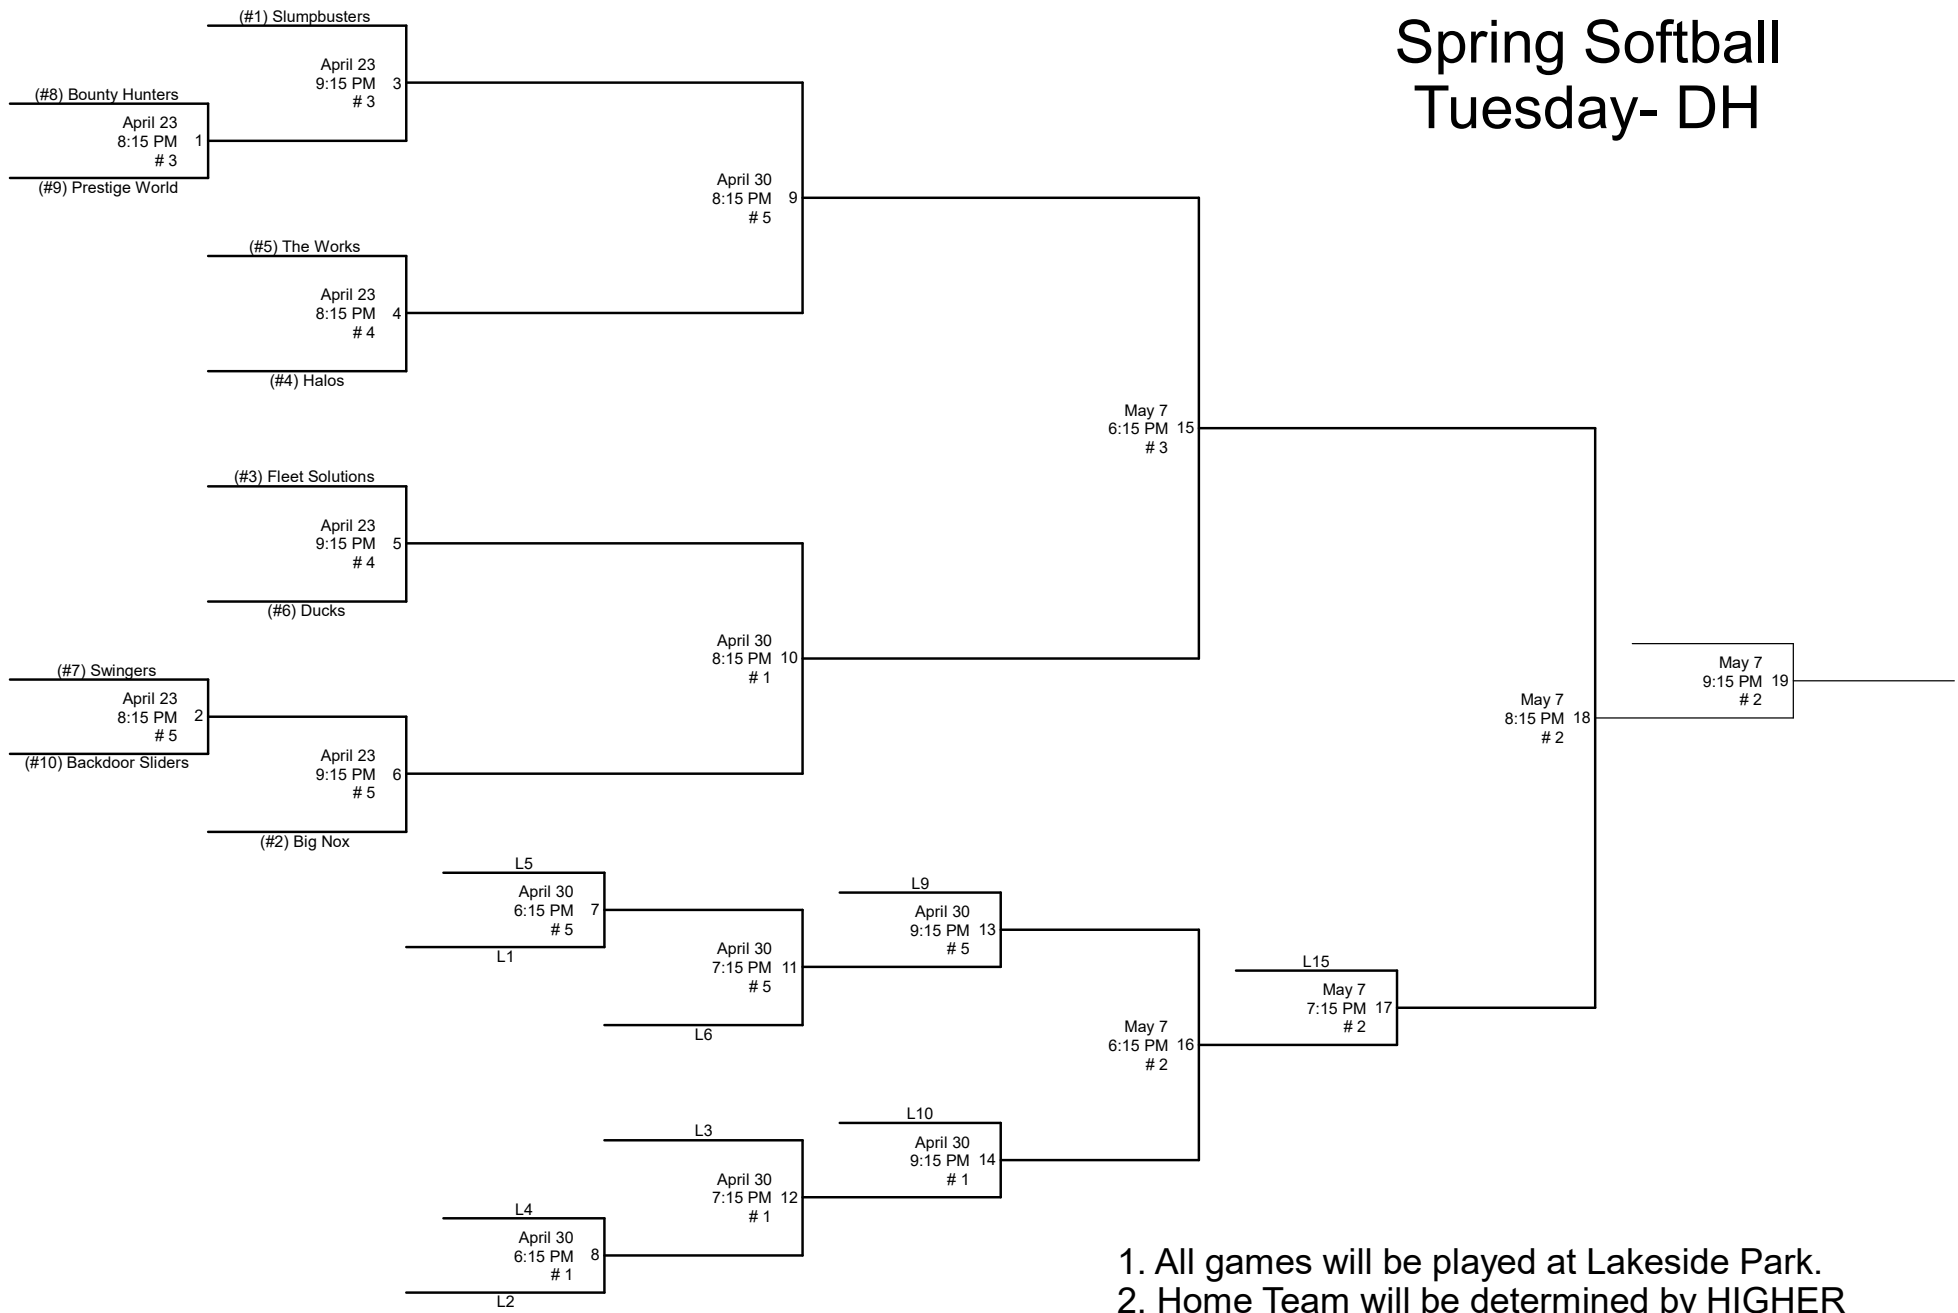

Orem Recreation Spring Softball Tuesday- DH

1. All games will be played at Lakeside Park.
2. Home Team will be determined by HIGHER SEED, except game 18. Undefeated team will be home team.
3. League rules apply in tournament play.
4. Sportsmanship is a MUST!