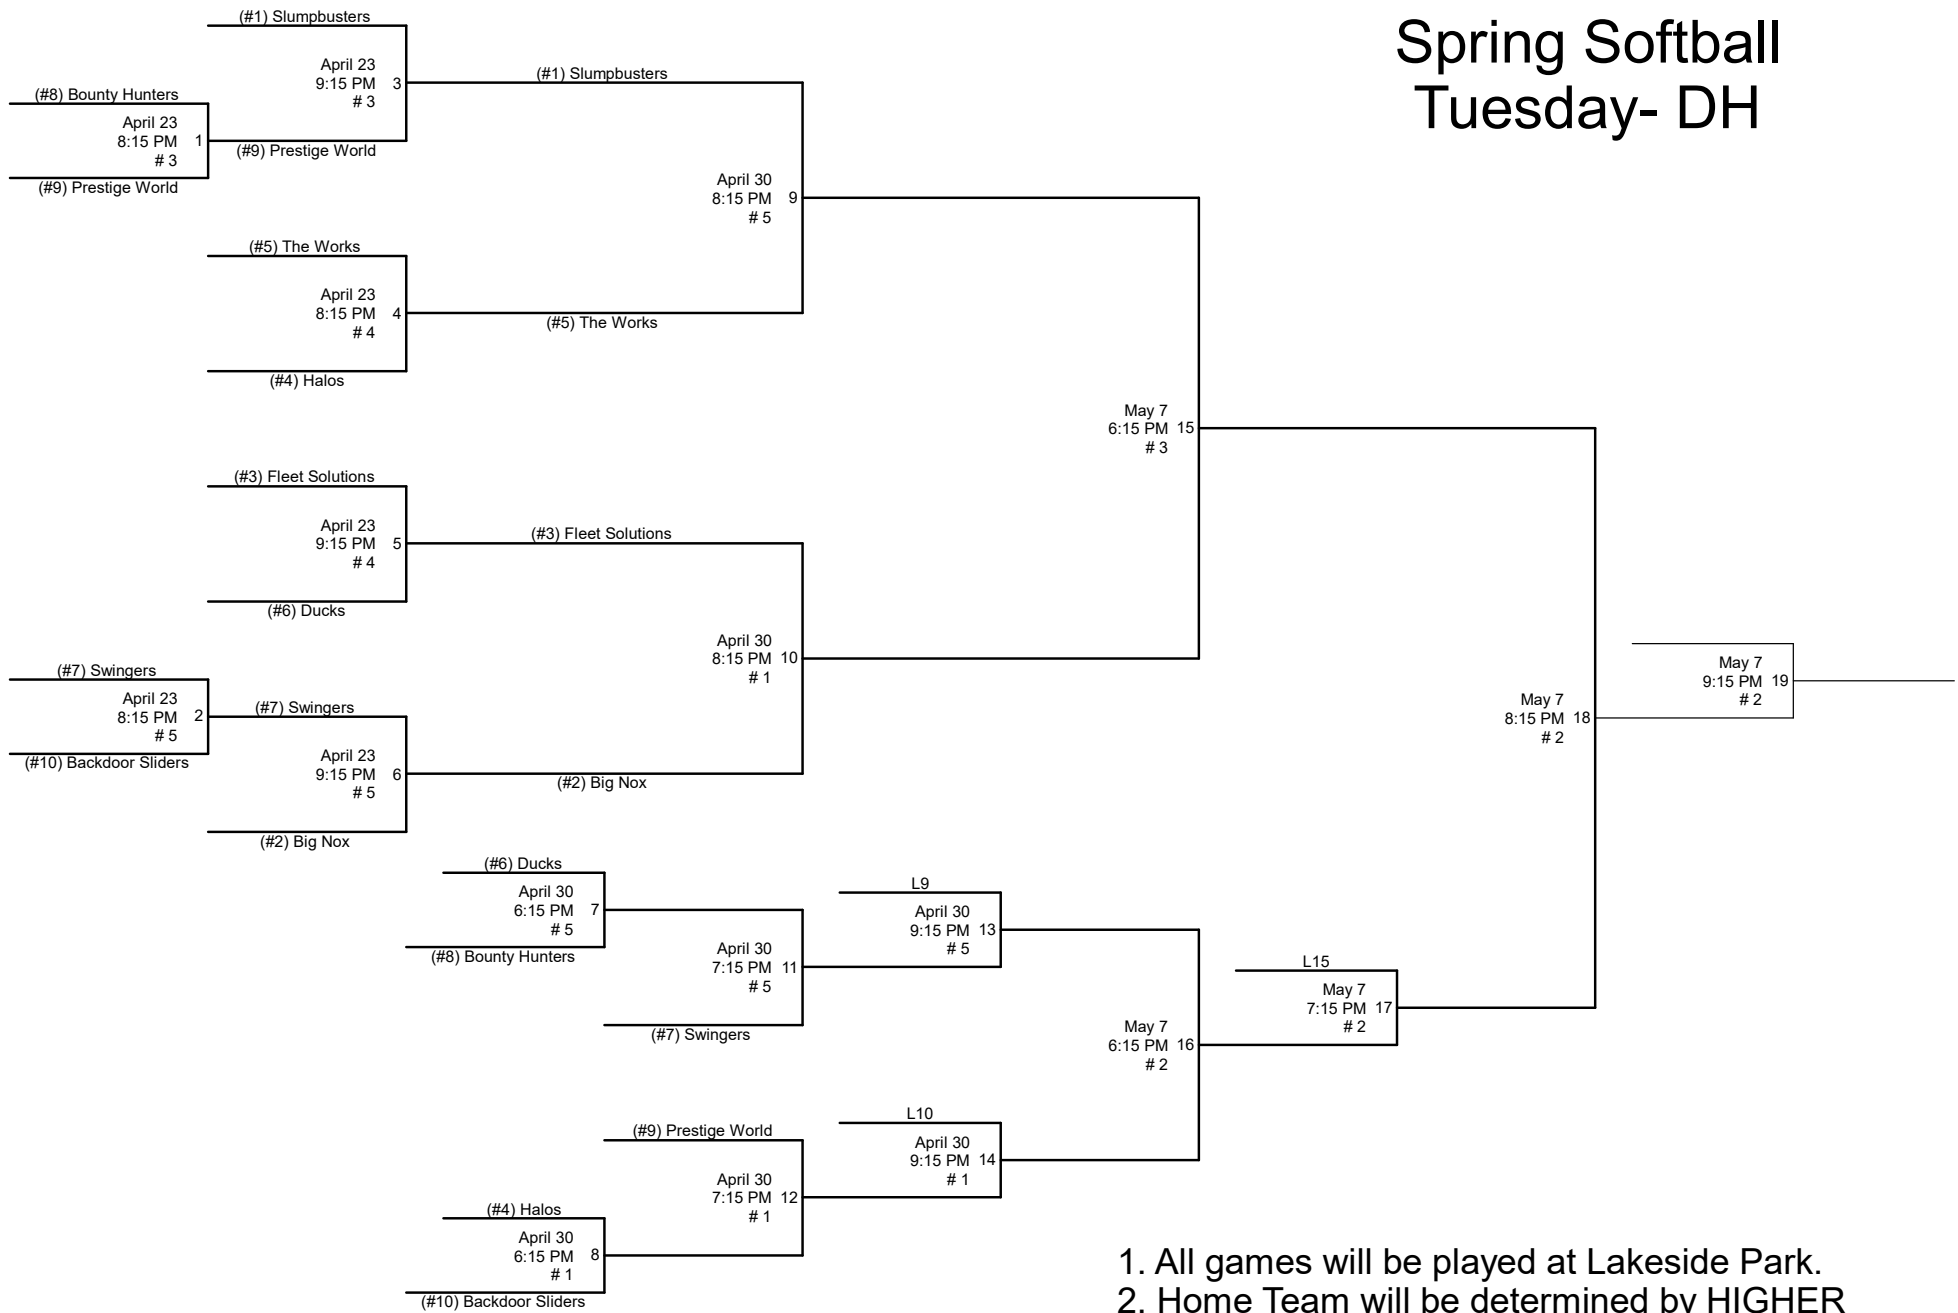

# Orem Recreation Spring Softball Tuesday- DH

1. All games will be played at Lakeside Park.
2. Home Team will be determined by HIGHER SEED, except game 18. Undefeated team will be home team.
3. League rules apply in tournament play.
4. Sportsmanship is a MUST!