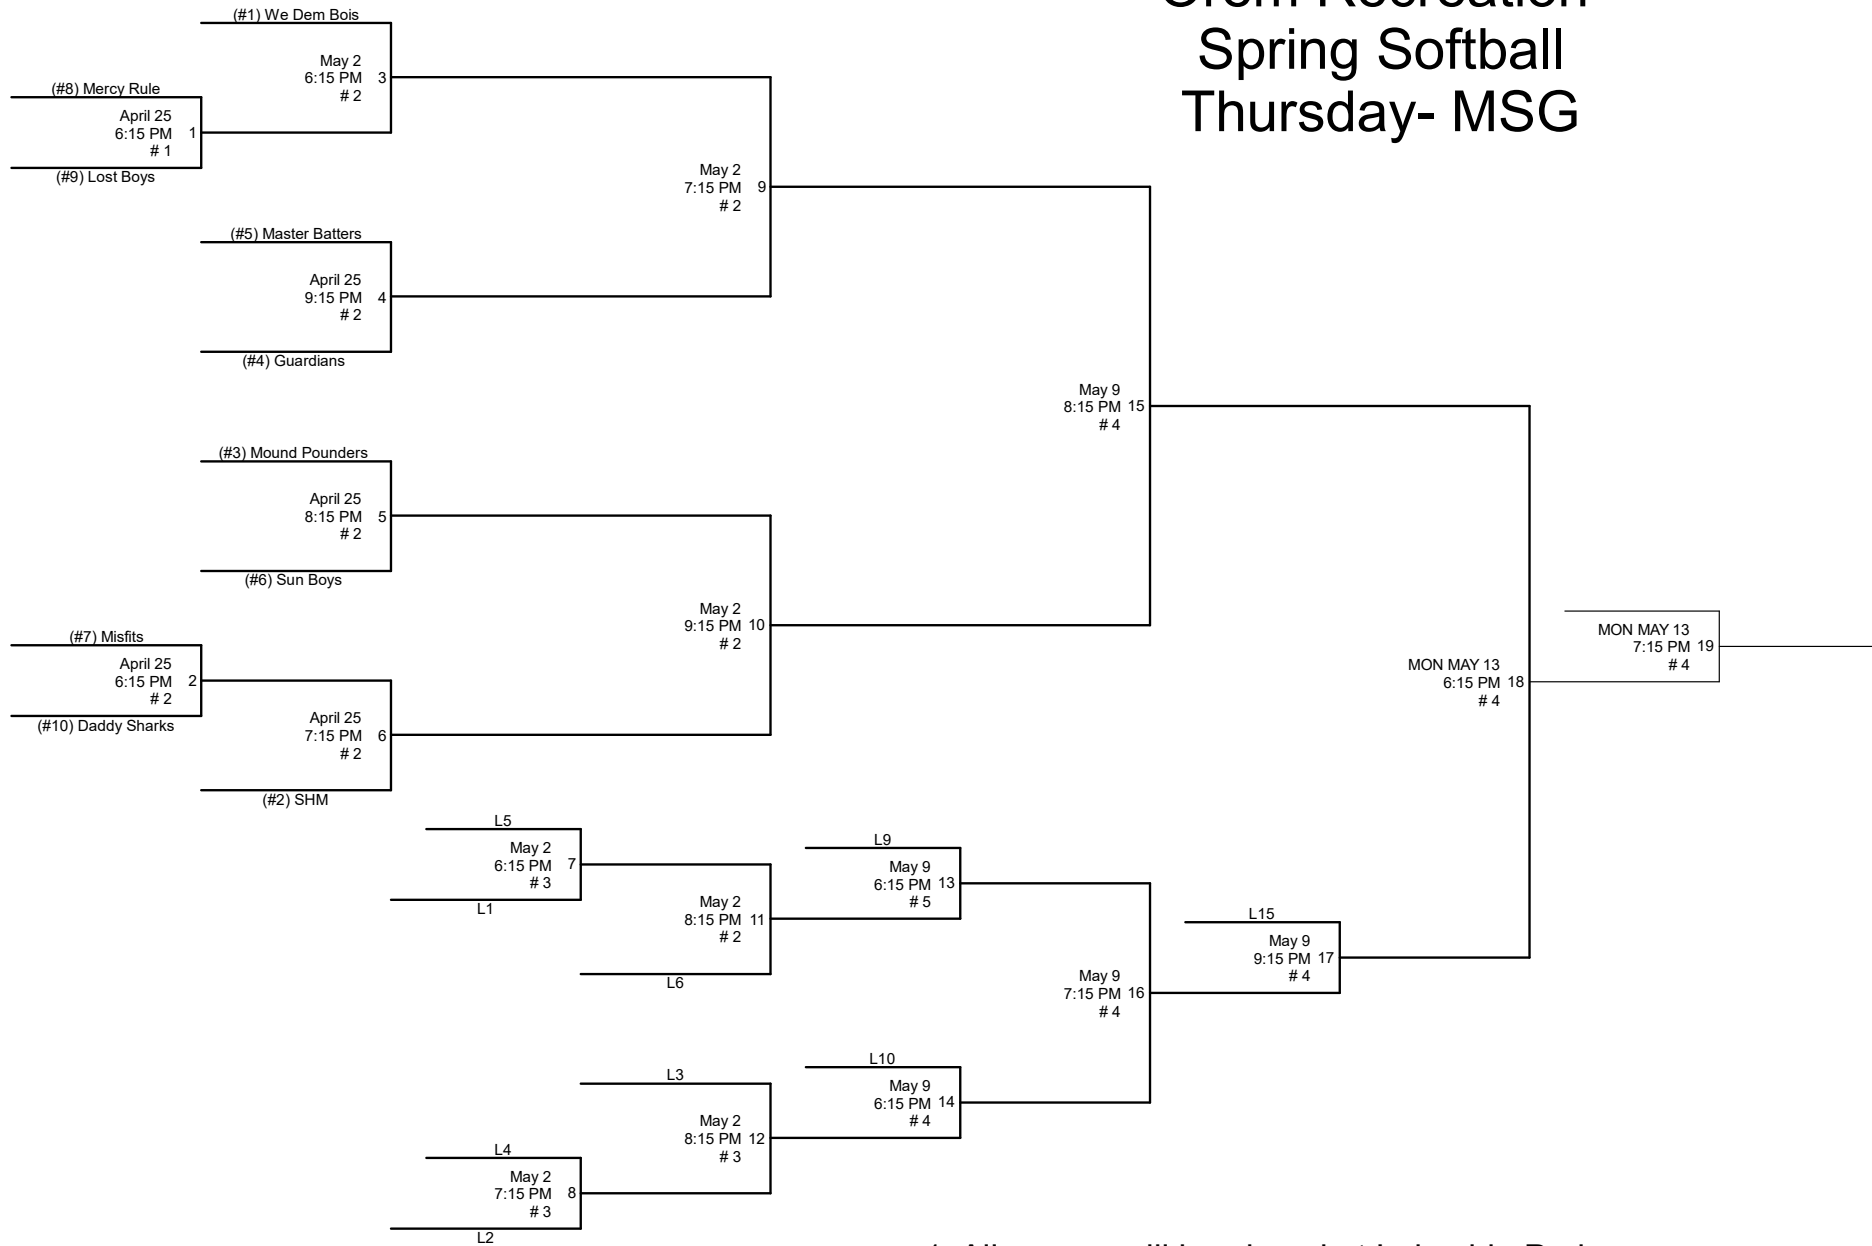

# Orem Recreation Spring Softball Thursday- MSG

1. All games will be played at Lakeside Park.
2. Home Team will be determined by HIGHER SEED, except game 18. Undefeated team will be home team.
3. League rules apply in tournament play.
4. Sportsmanship is a MUST!