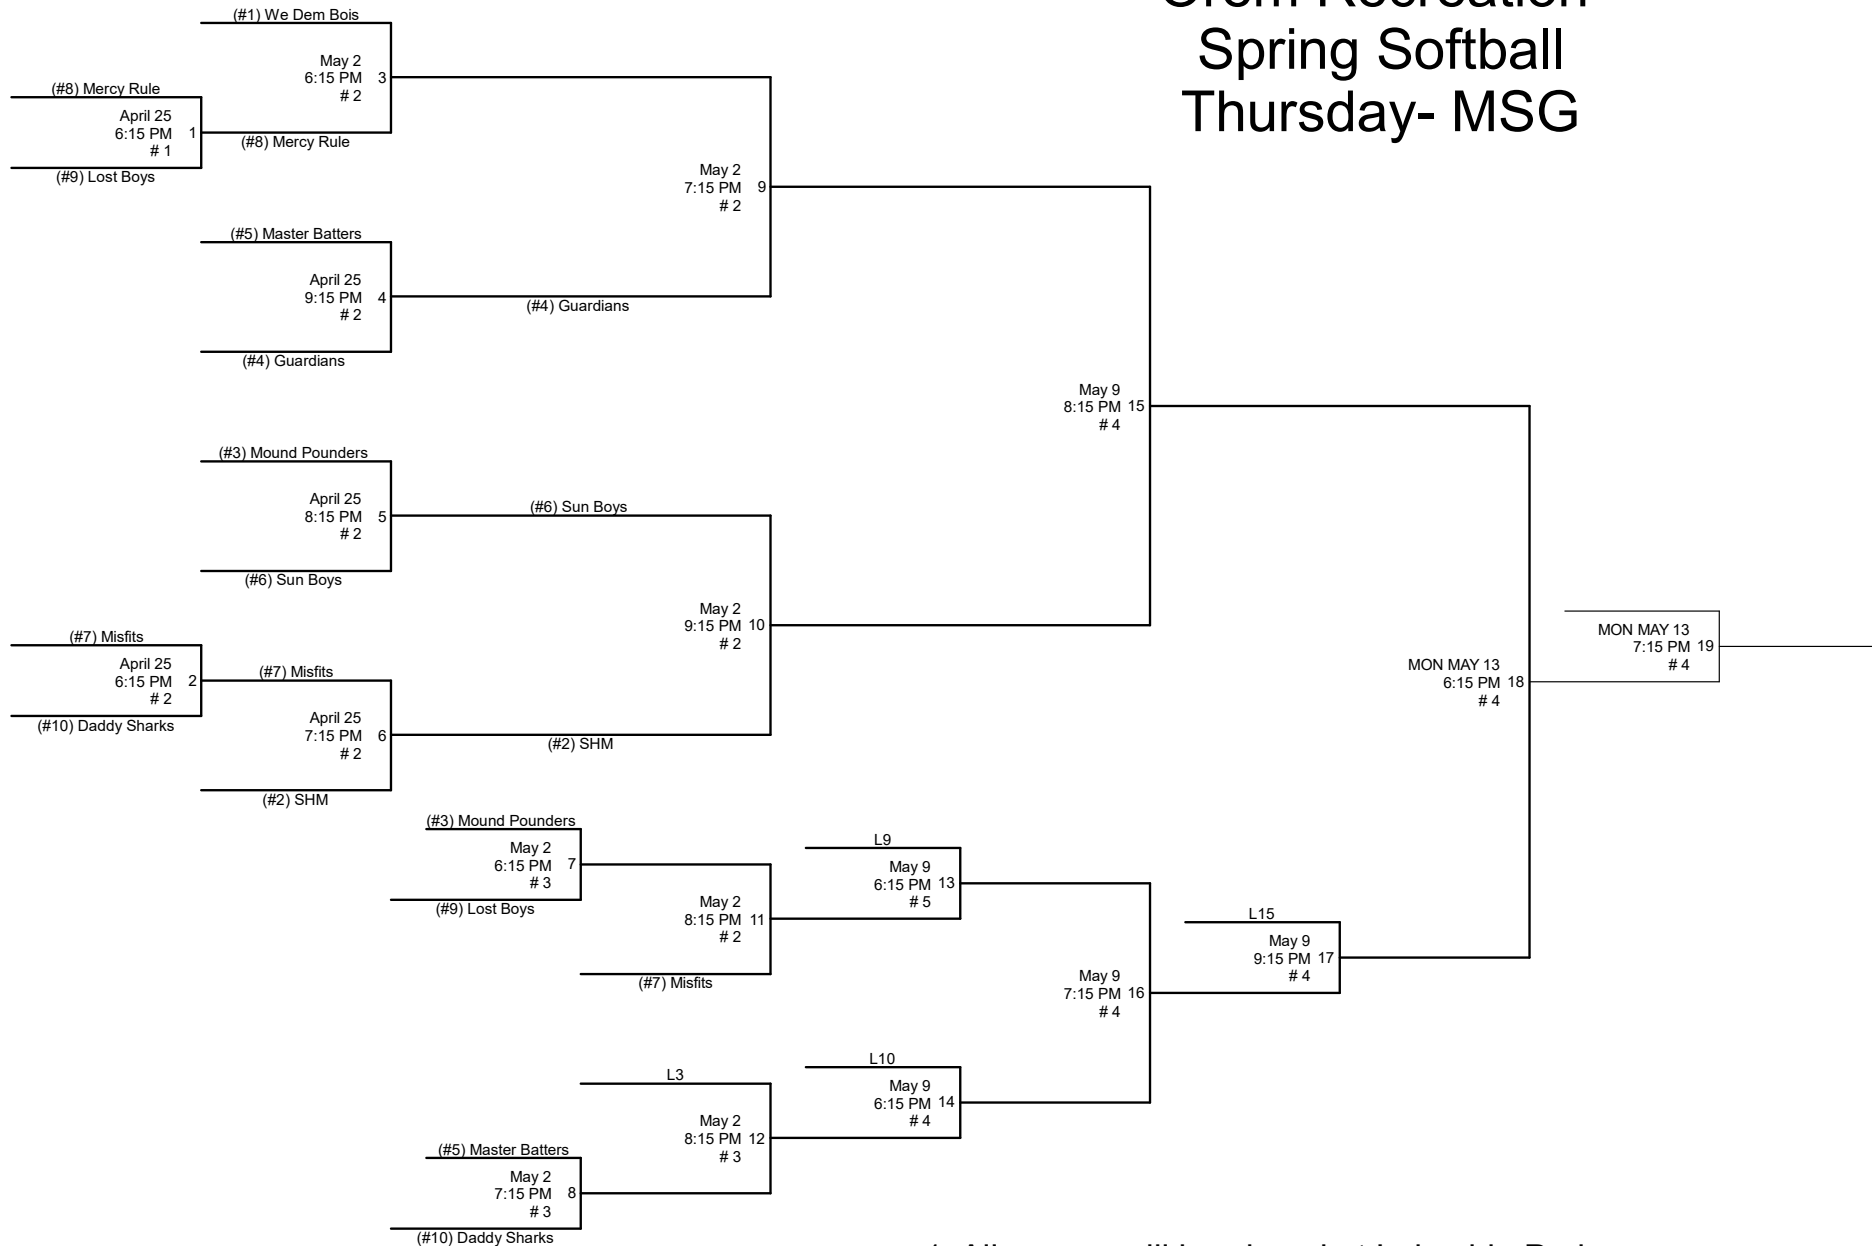

Orem Recreation Spring Softball Thursday- MSG

1. All games will be played at Lakeside Park.
2. Home Team will be determined by HIGHER SEED, except game 18. Undefeated team will be home team.
3. League rules apply in tournament play.
4. Sportsmanship is a MUST!