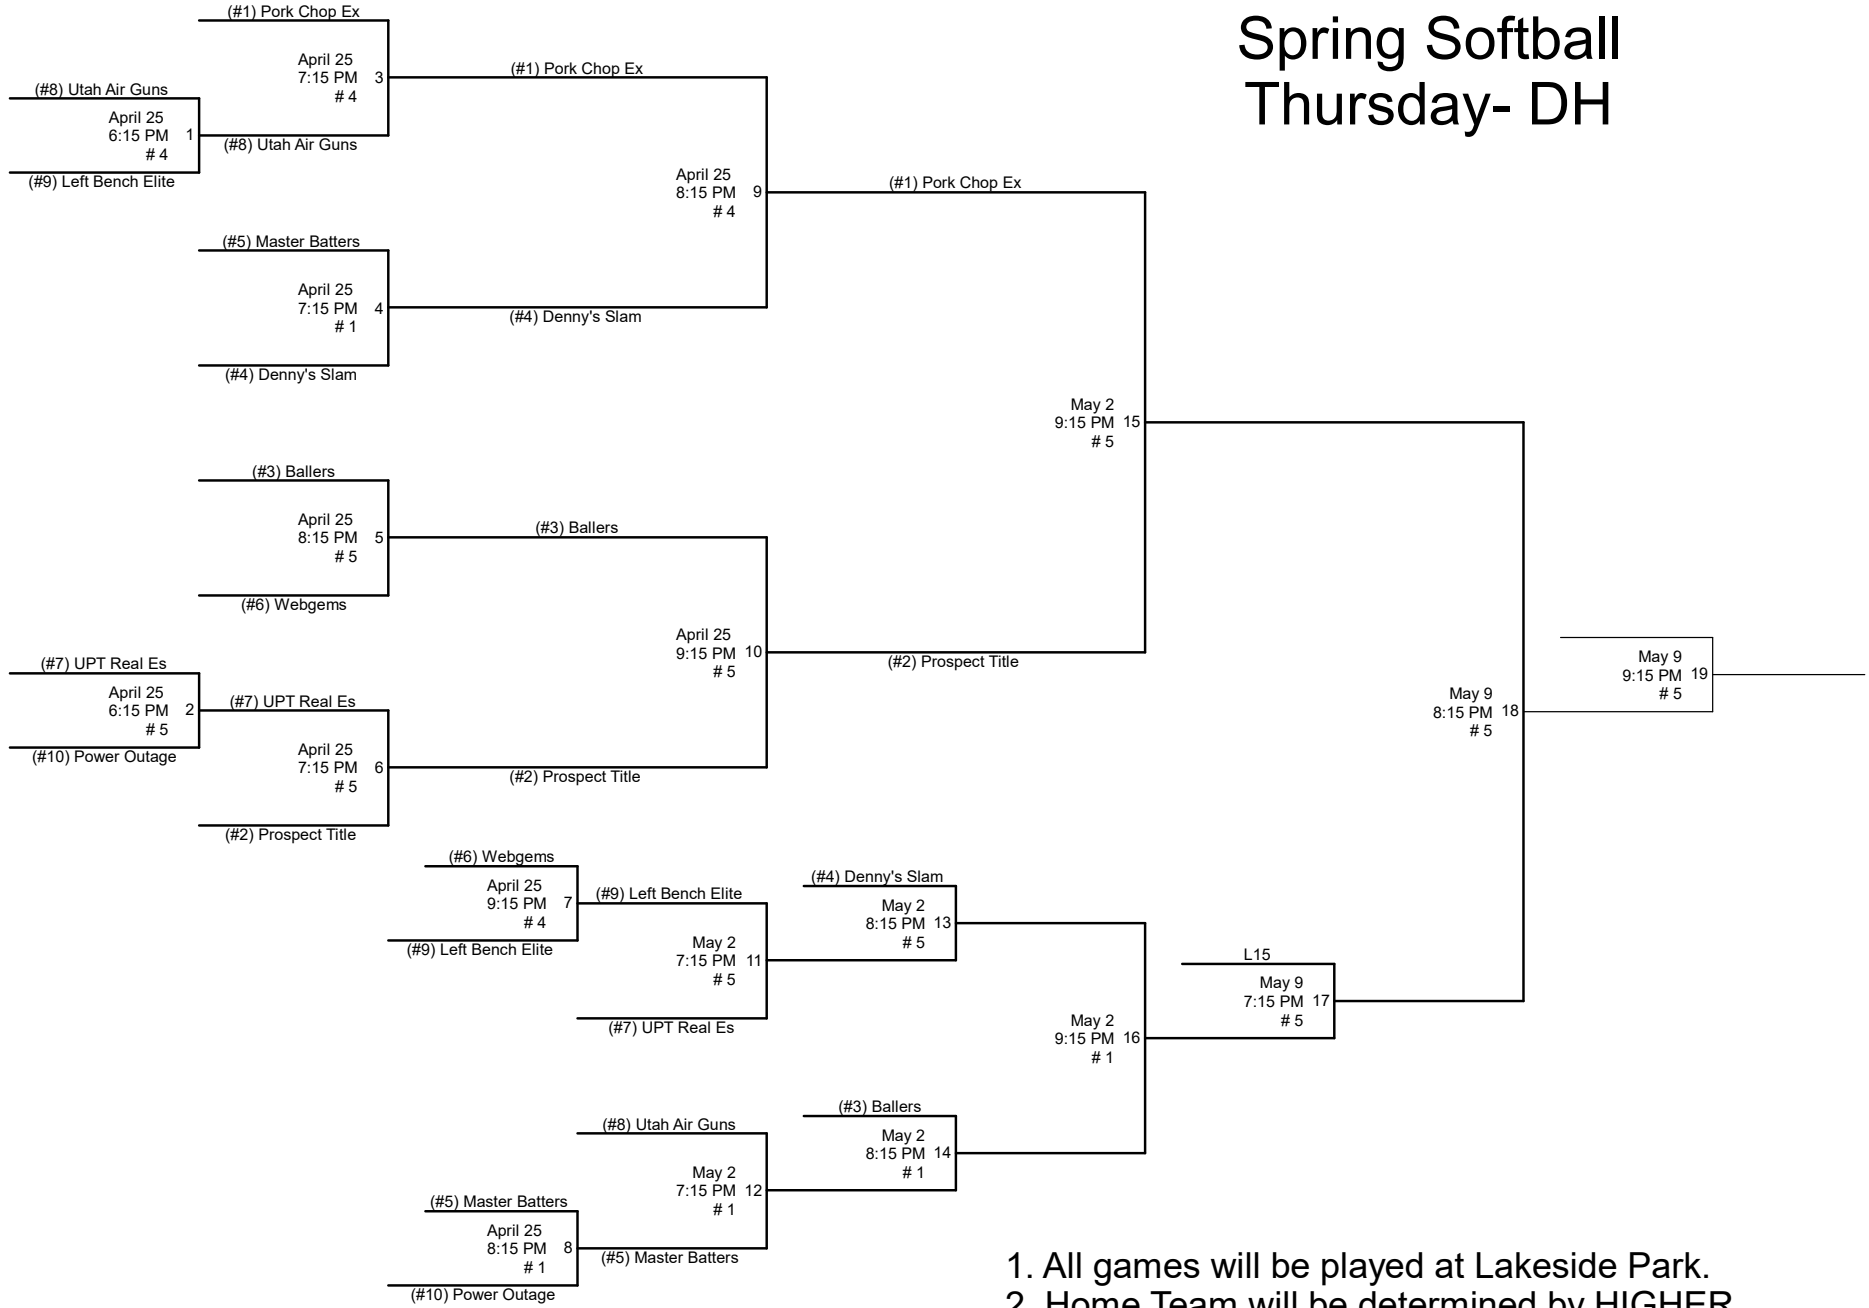

Orem Recreation Spring Softball Thursday- DH

1. All games will be played at Lakeside Park.
2. Home Team will be determined by HIGHER SEED, except game 18. Undefeated team will be home team.
3. League rules apply in tournament play.
4. Sportsmanship is a MUST!