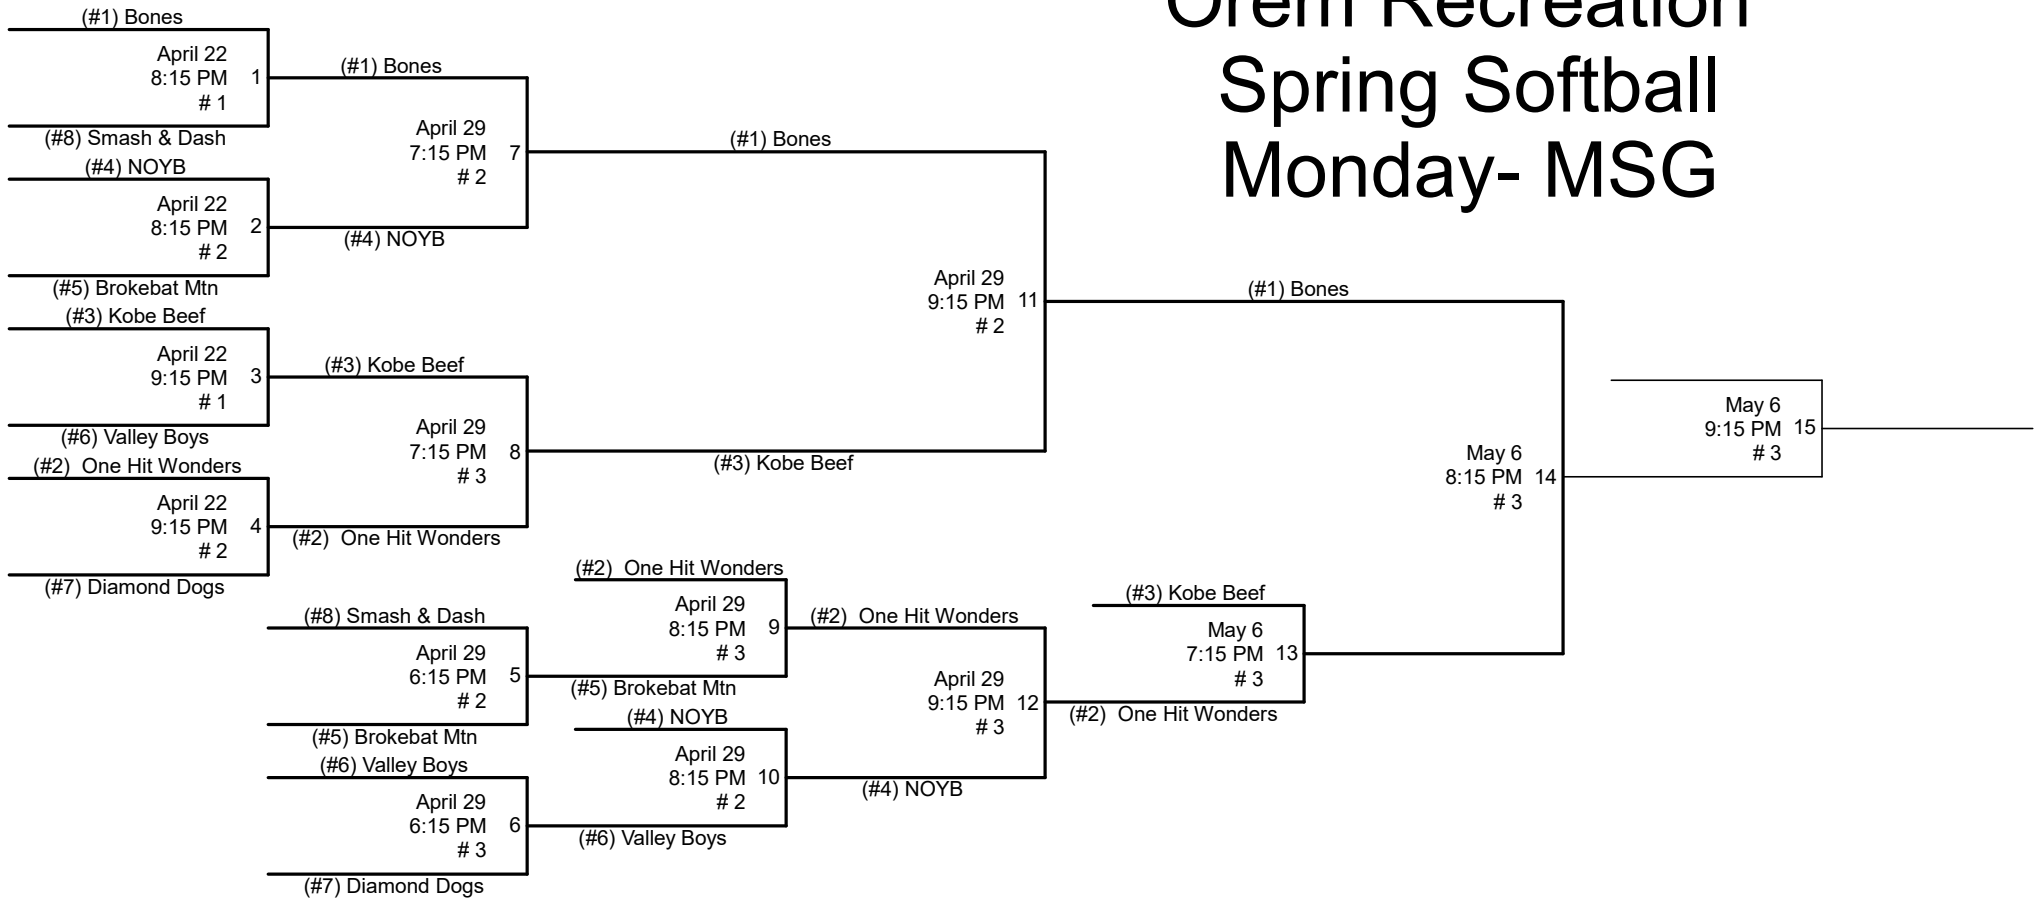

Orem Recreation Spring Softball Monday- MSG

1. All games will be played at Lakeside Park.
2. Home Team will be determined by HIGHER SEED, except game 14. Undefeated team will be home team.
3. League rules apply in tournament play.
4. Sportsmanship is a MUST!