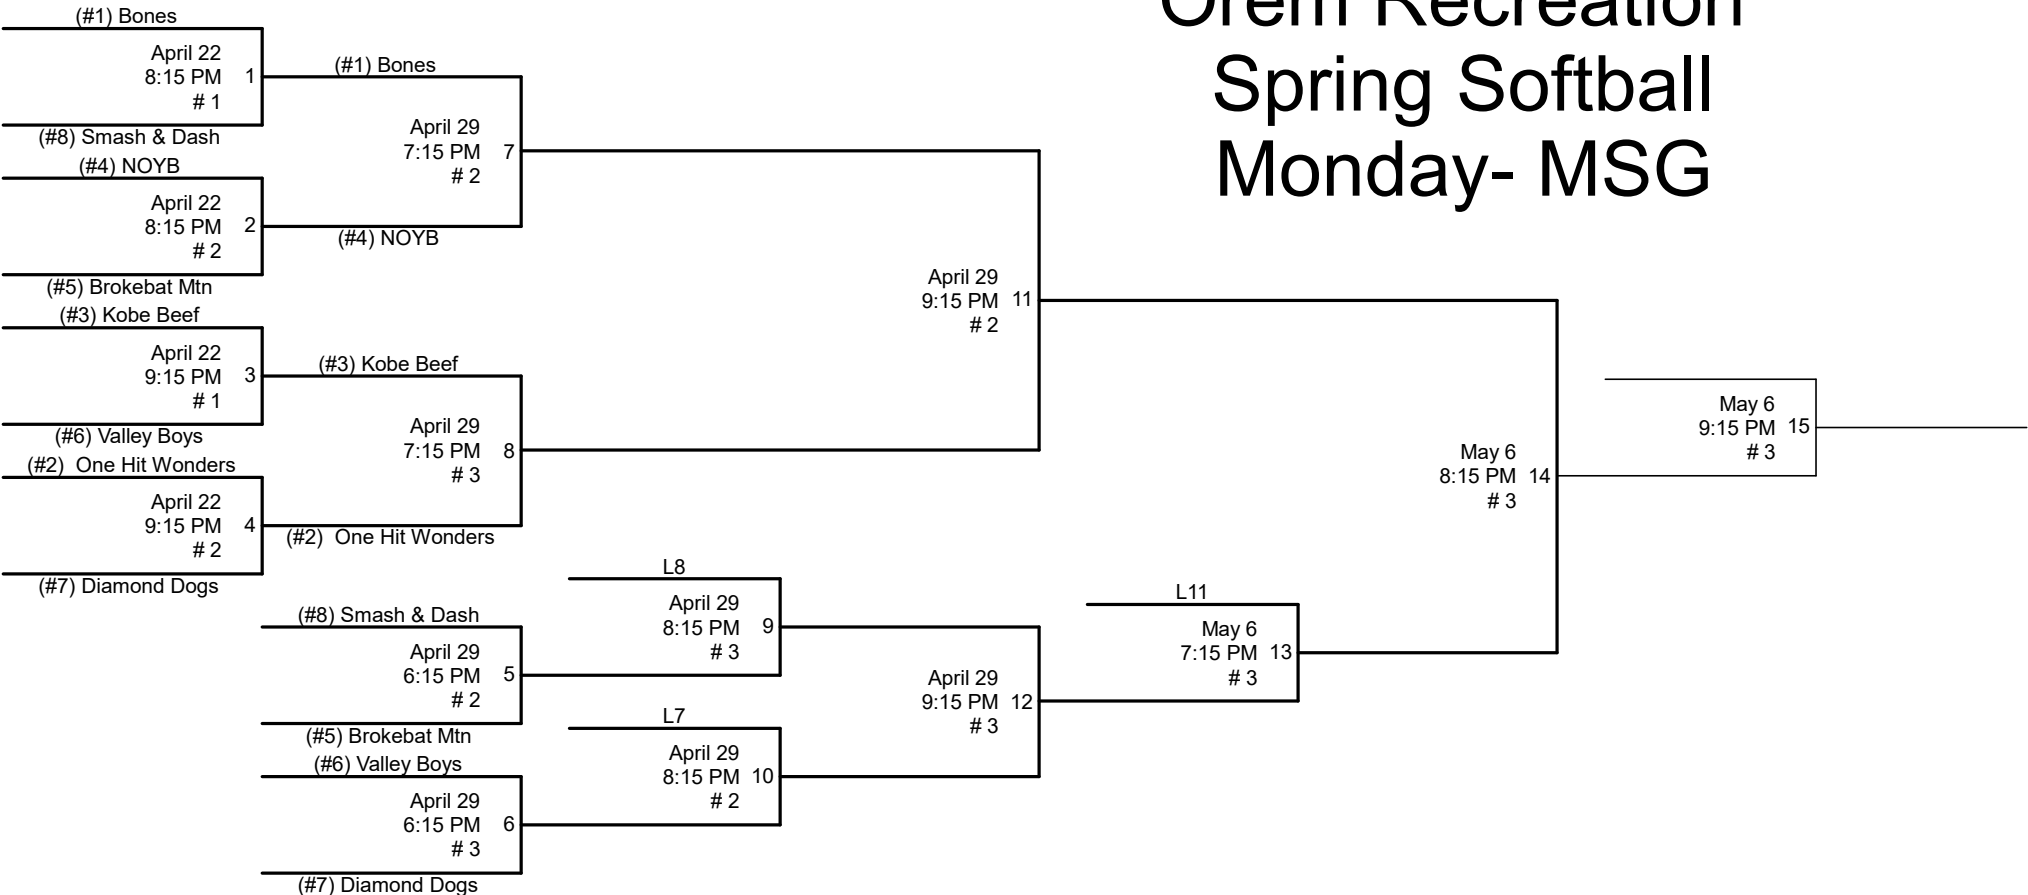

Orem Recreation Spring Softball Monday- MSG

1. All games will be played at Lakeside Park.
2. Home Team will be determined by HIGHER SEED, except game 14. Undefeated team will be home team.
3. League rules apply in tournament play.
4. Sportsmanship is a MUST!