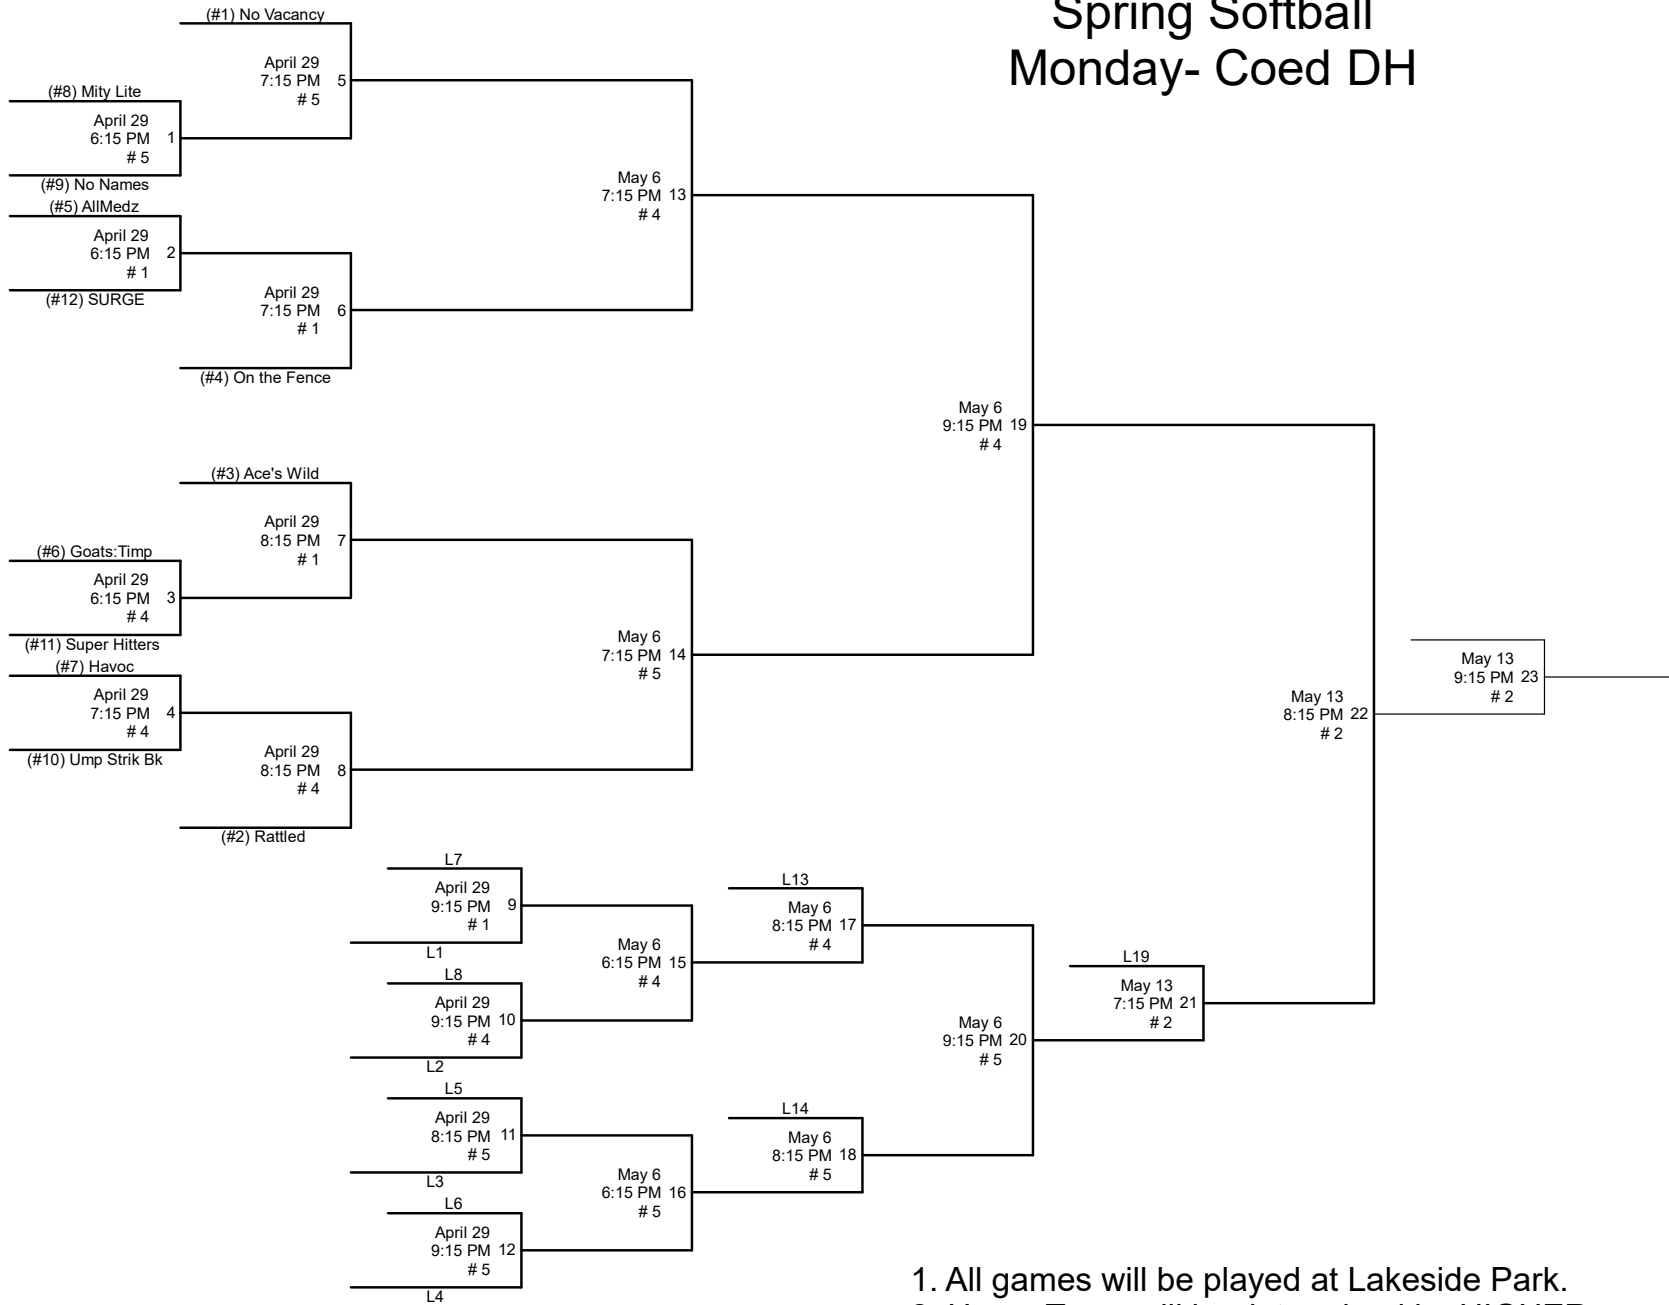

Orem Recreation Spring Softball Monday- Coed DH

1. All games will be played at Lakeside Park.
2. Home Team will be determined by HIGHER SEED, except game 22. Undefeated team will be home team.
3. League rules apply in tournament play.
4. Sportsmanship is a MUST!