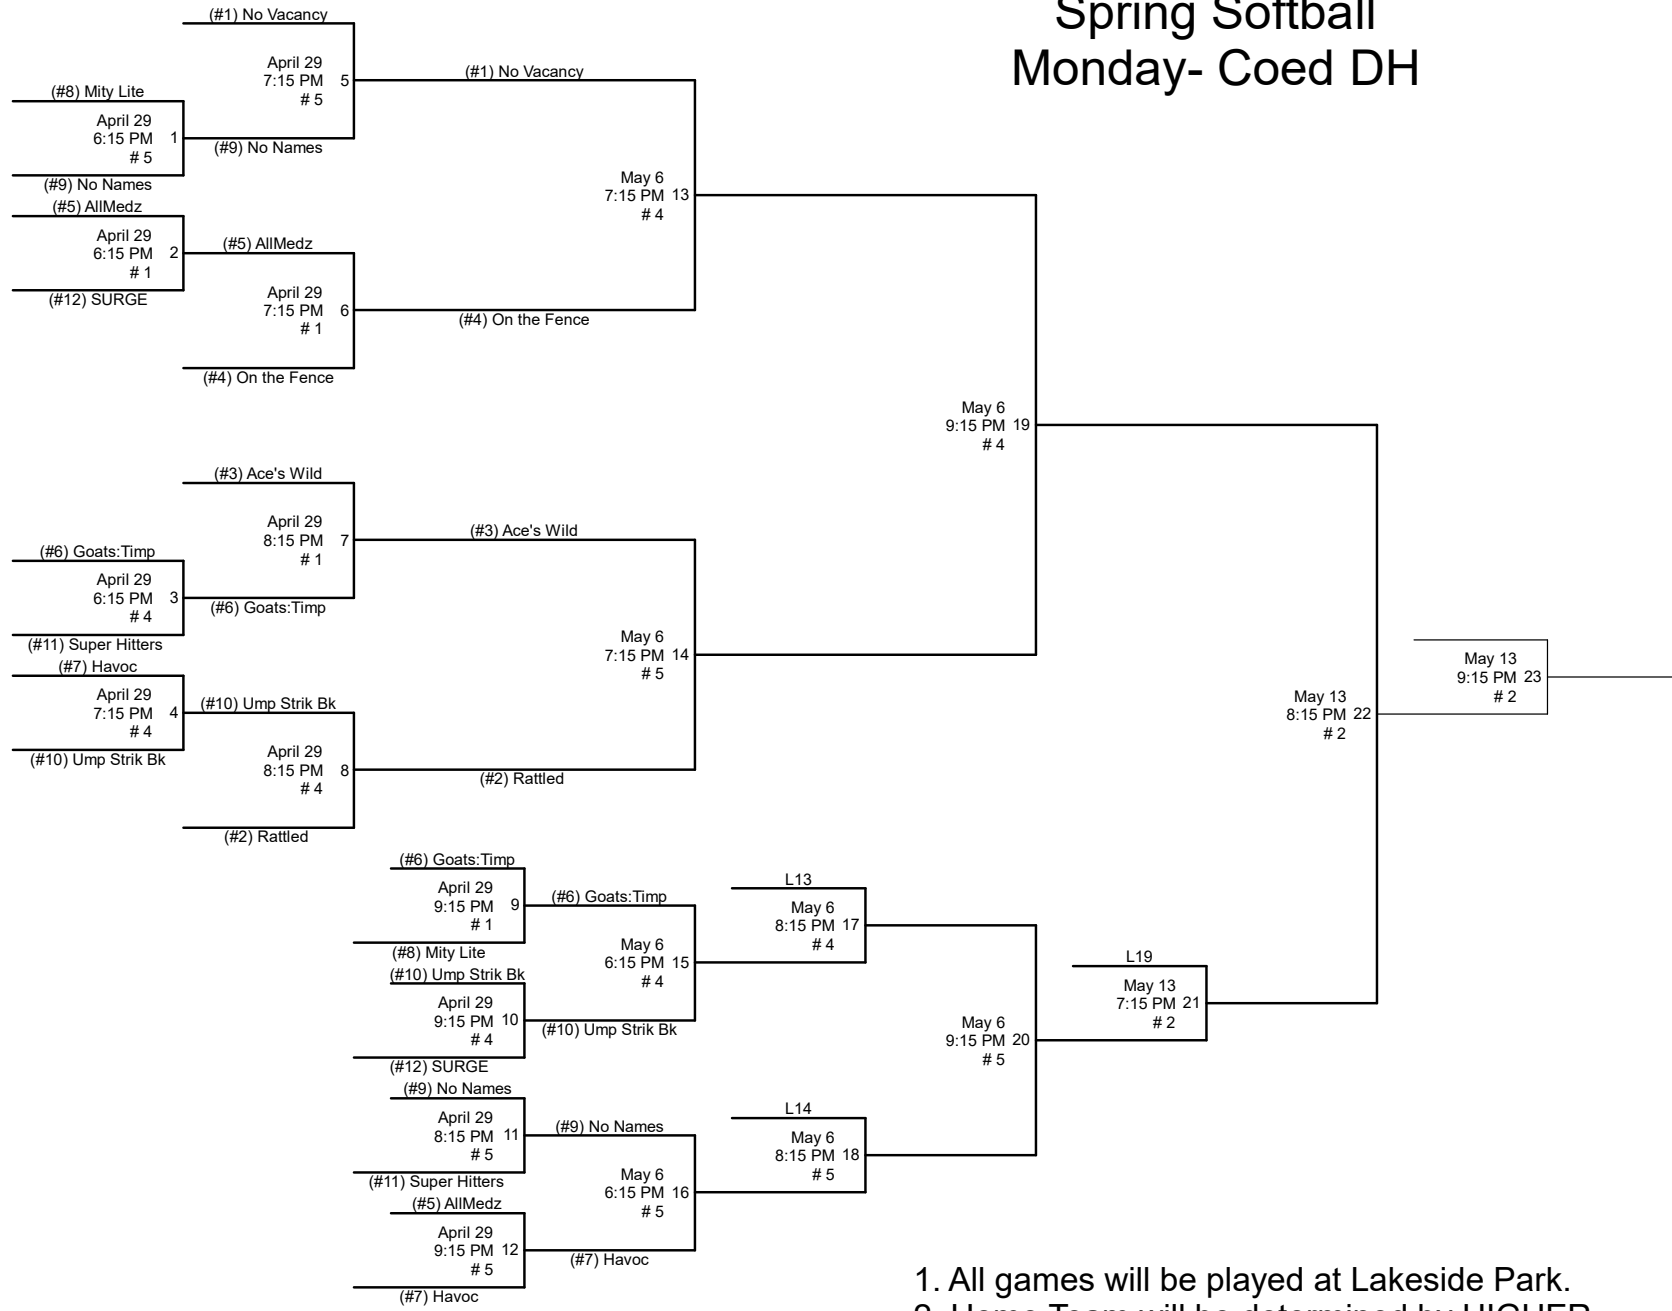

# Orem Recreation Spring Softball Monday- Coed DH

1. All games will be played at Lakeside Park.
2. Home Team will be determined by HIGHER SEED, except game 22. Undefeated team will be home team.
3. League rules apply in tournament play.
4. Sportsmanship is a MUST!