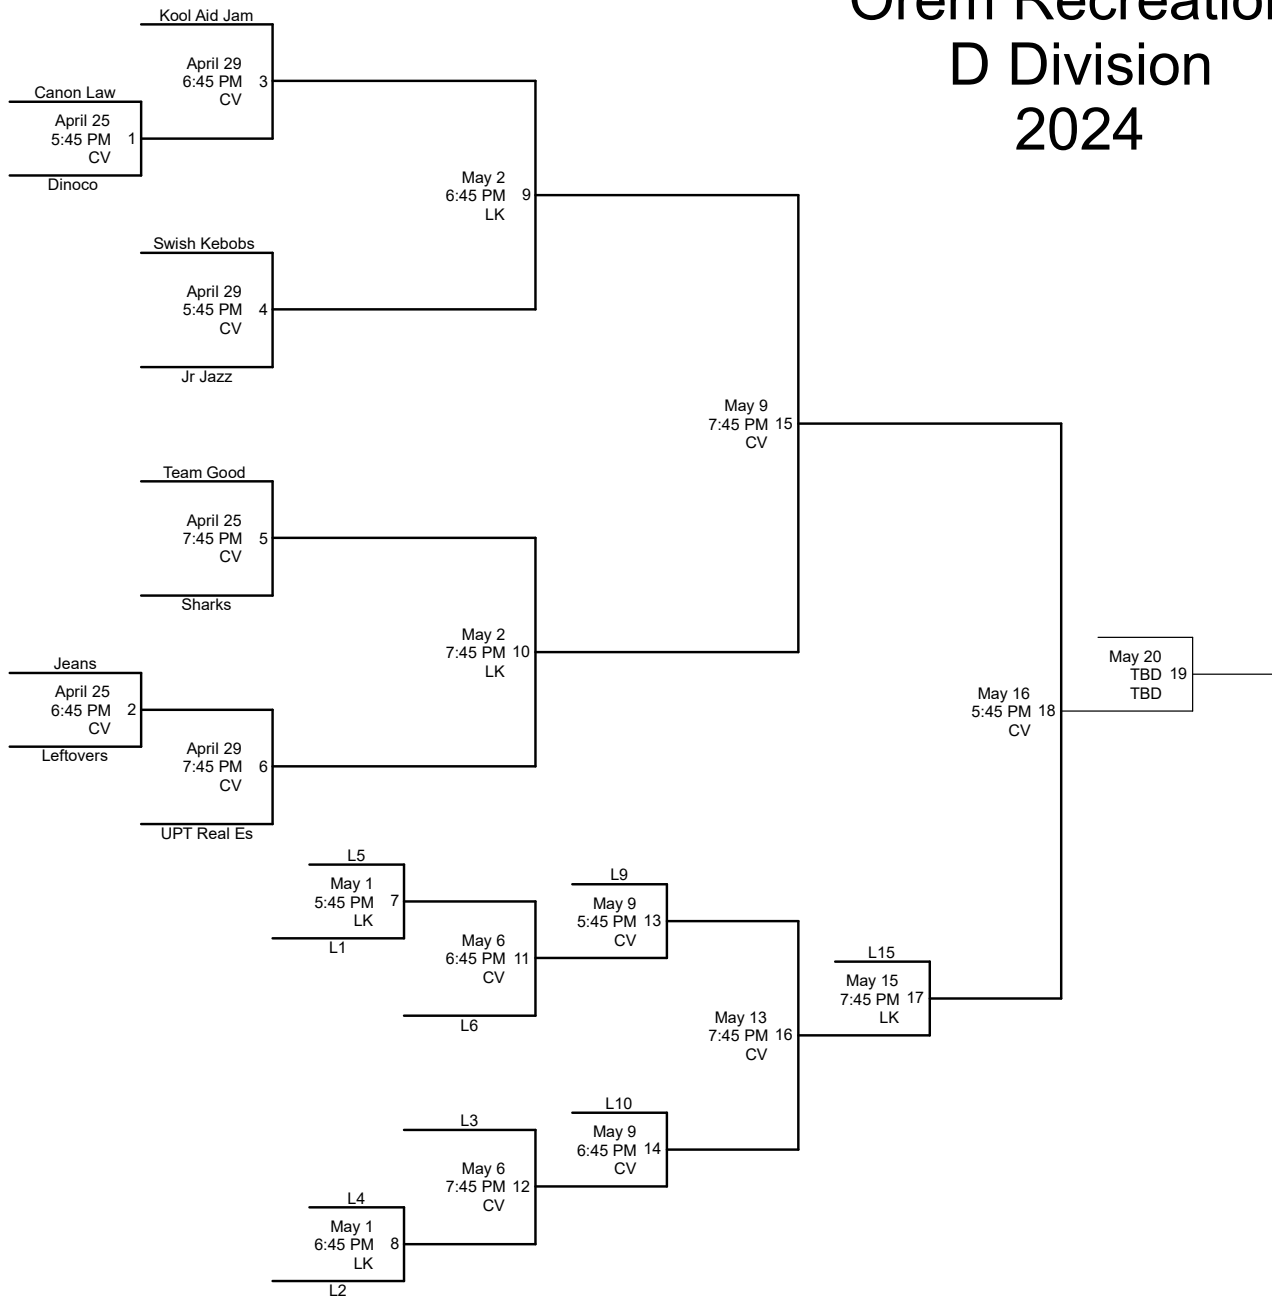

Orem Recreation D Division 2024

1. Please check the schedule carefully.
2. Sportsmanship is a MUST!!
3. League rules apply in tournament.

Gym Locations:
 CV= Canyon View Jr High (950 N.700 E. Orem)
 LK= Lakeridge Jr High (951 S. 400 W. Orem)