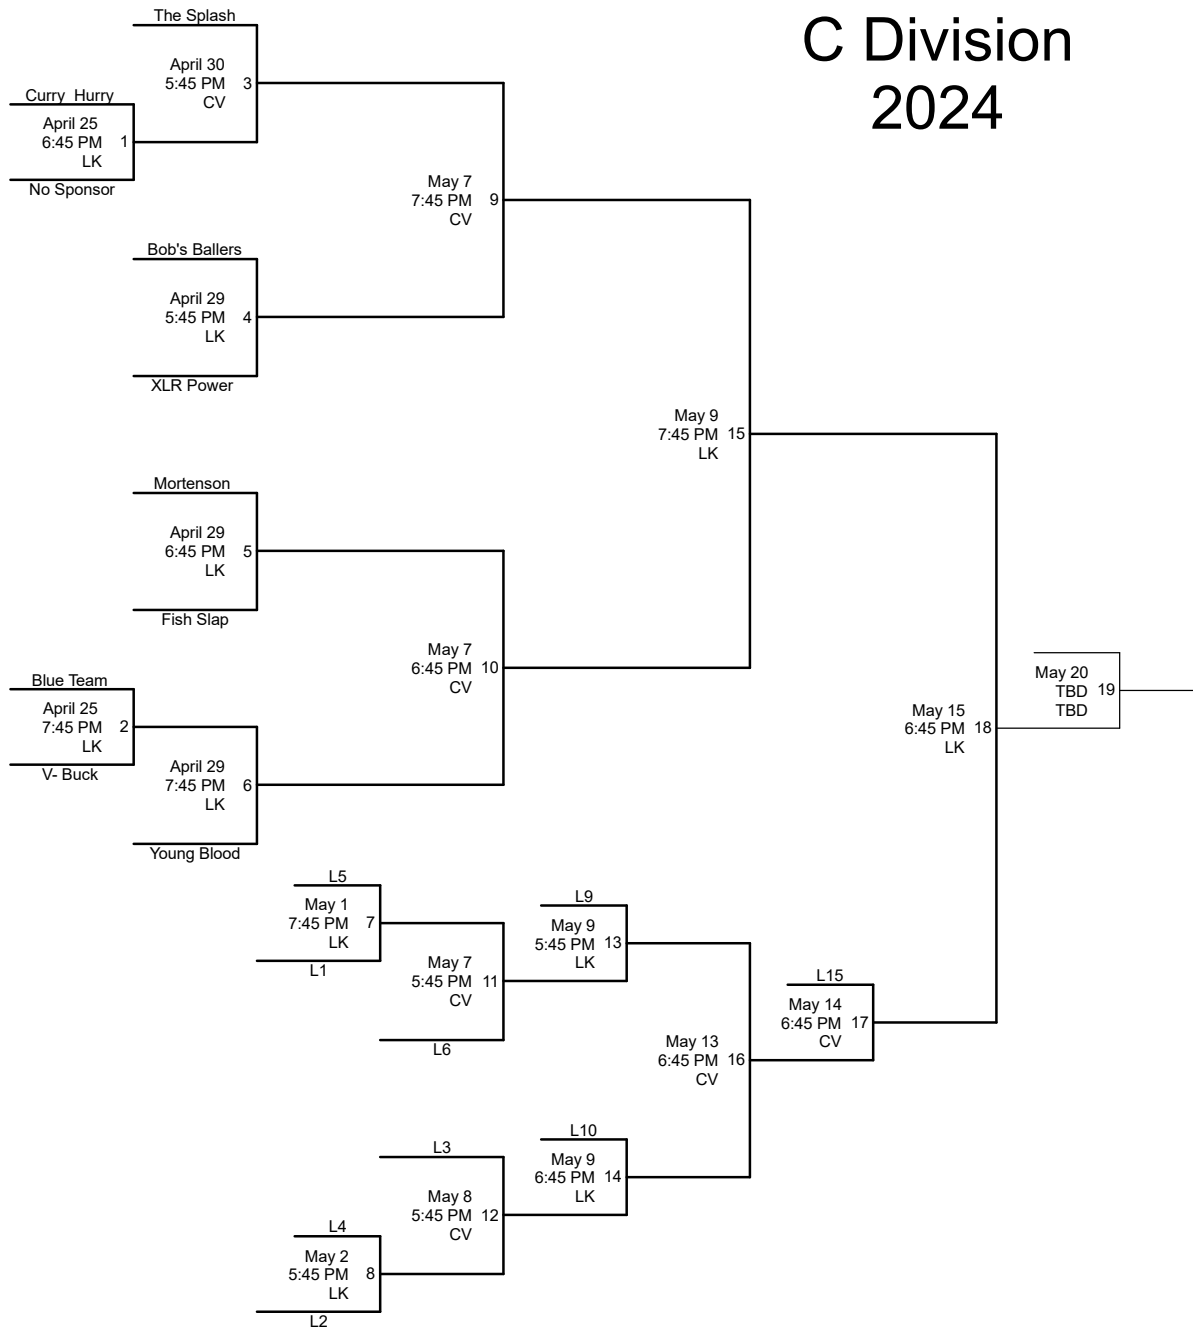

# Orem Recreation C Division 2024

1. Please check the schedule carefully.
2. Sportsmanship is a MUST!!
3. League rules apply in tournament.

Gym Locations:  
CV= Canyon View Jr High (950 N.700 E. Orem)  
LK= Lakeridge Jr High (951 S. 400 W. Orem)