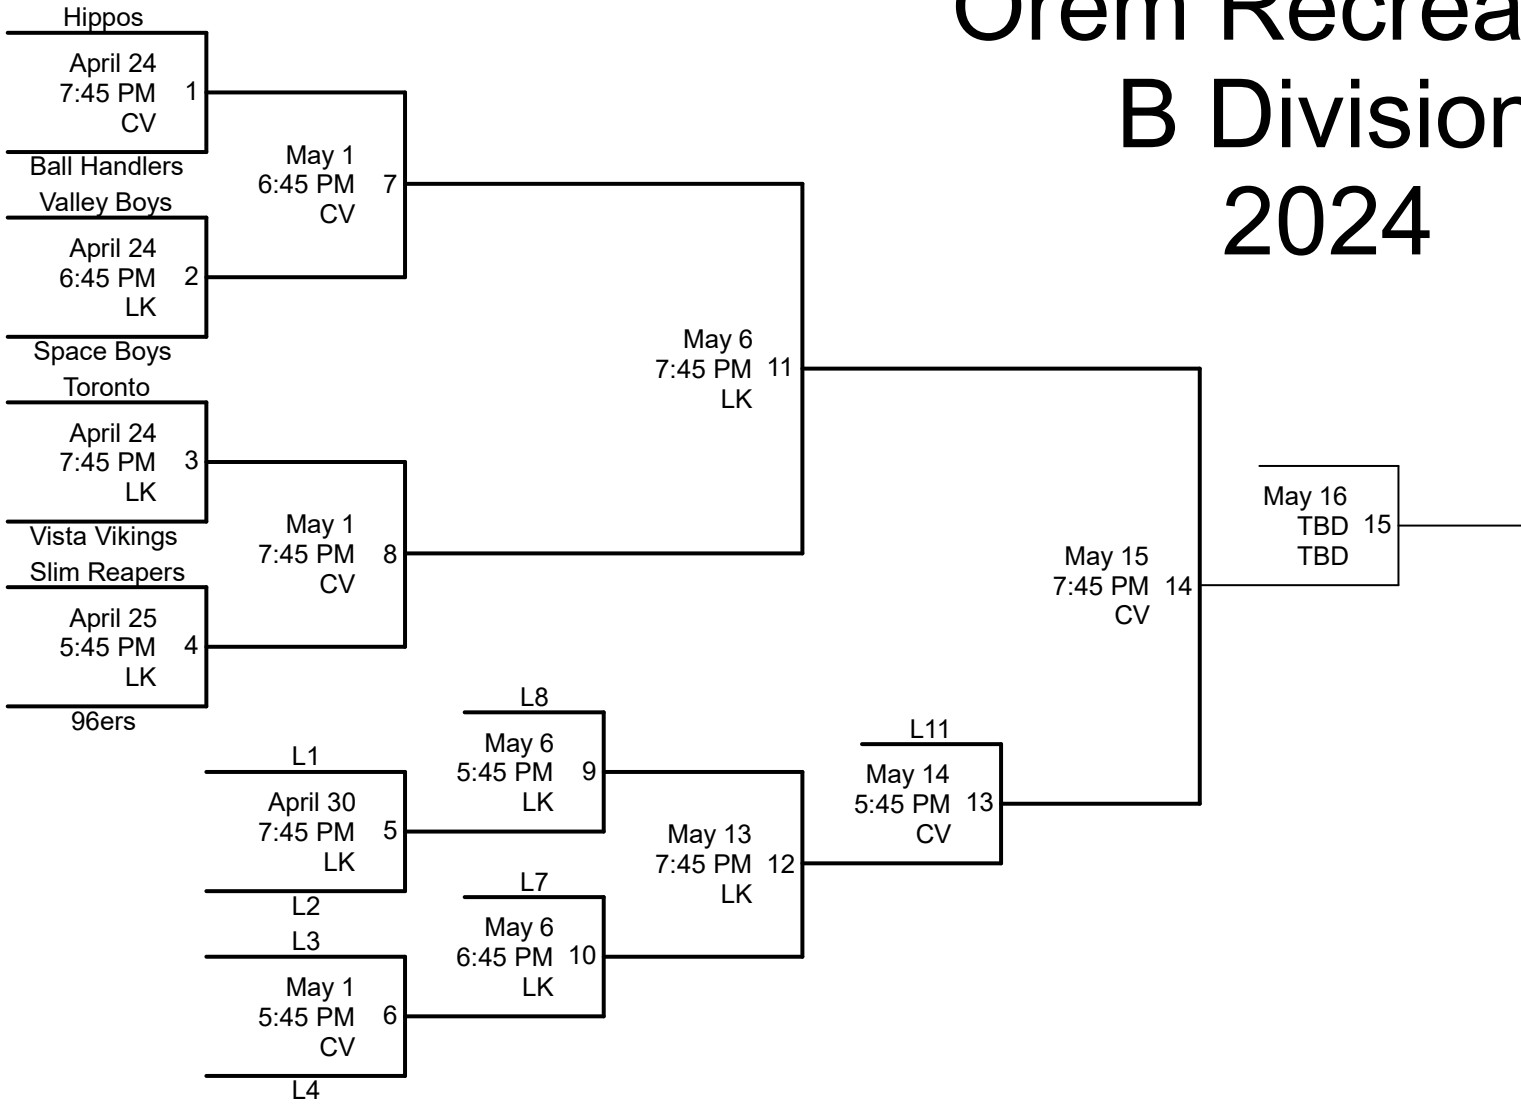

Orem Recreation B Division 2024

1. Please check the schedule carefully.
2. Sportsmanship is a MUST!!
3. League rules apply in tournament.

Gym Locations:
 CV= Canyon View Jr High (950 N.700 E. Orem)
 LK= Lakeridge Jr High (951 S. 400 W. Orem)