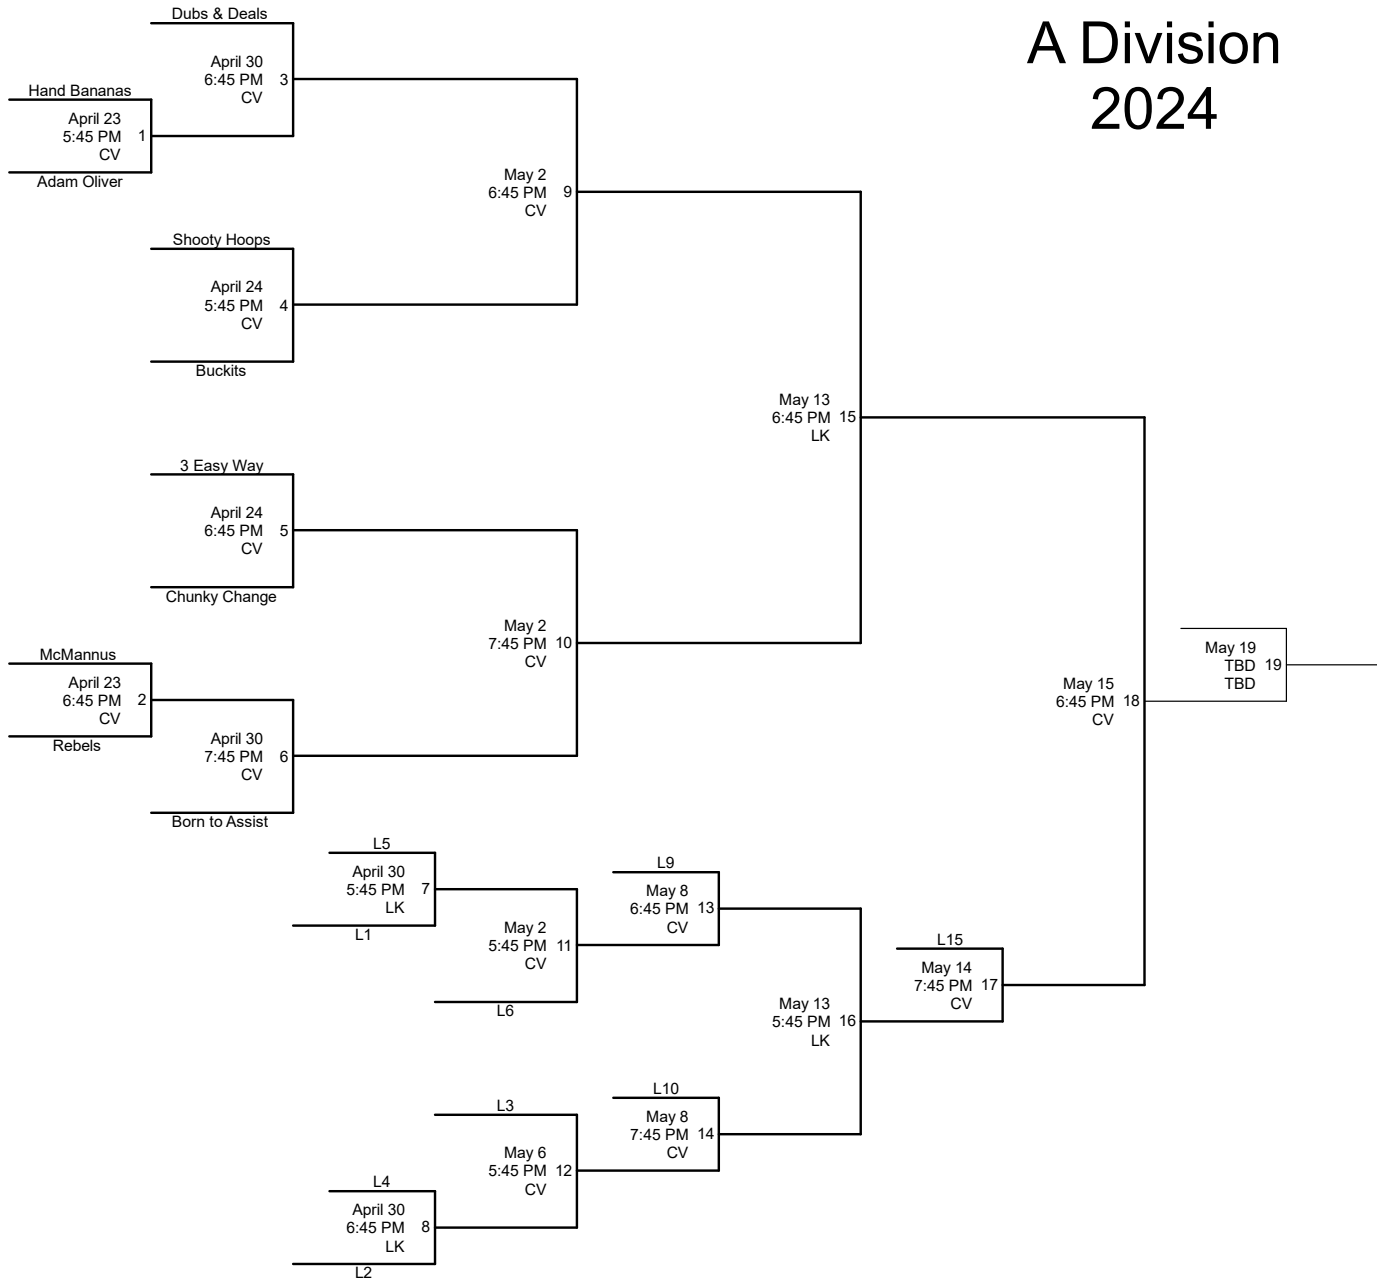

# Orem Recreation A Division 2024

1. Please check the schedule carefully.
2. Sportsmanship is a MUST!!
3. League rules apply in tournament.

Gym Locations:  
 CV= Canyon View Jr High (950 N.700 E. Orem)  
 LK= Lakeridge Jr High (951 S. 400 W. Orem)