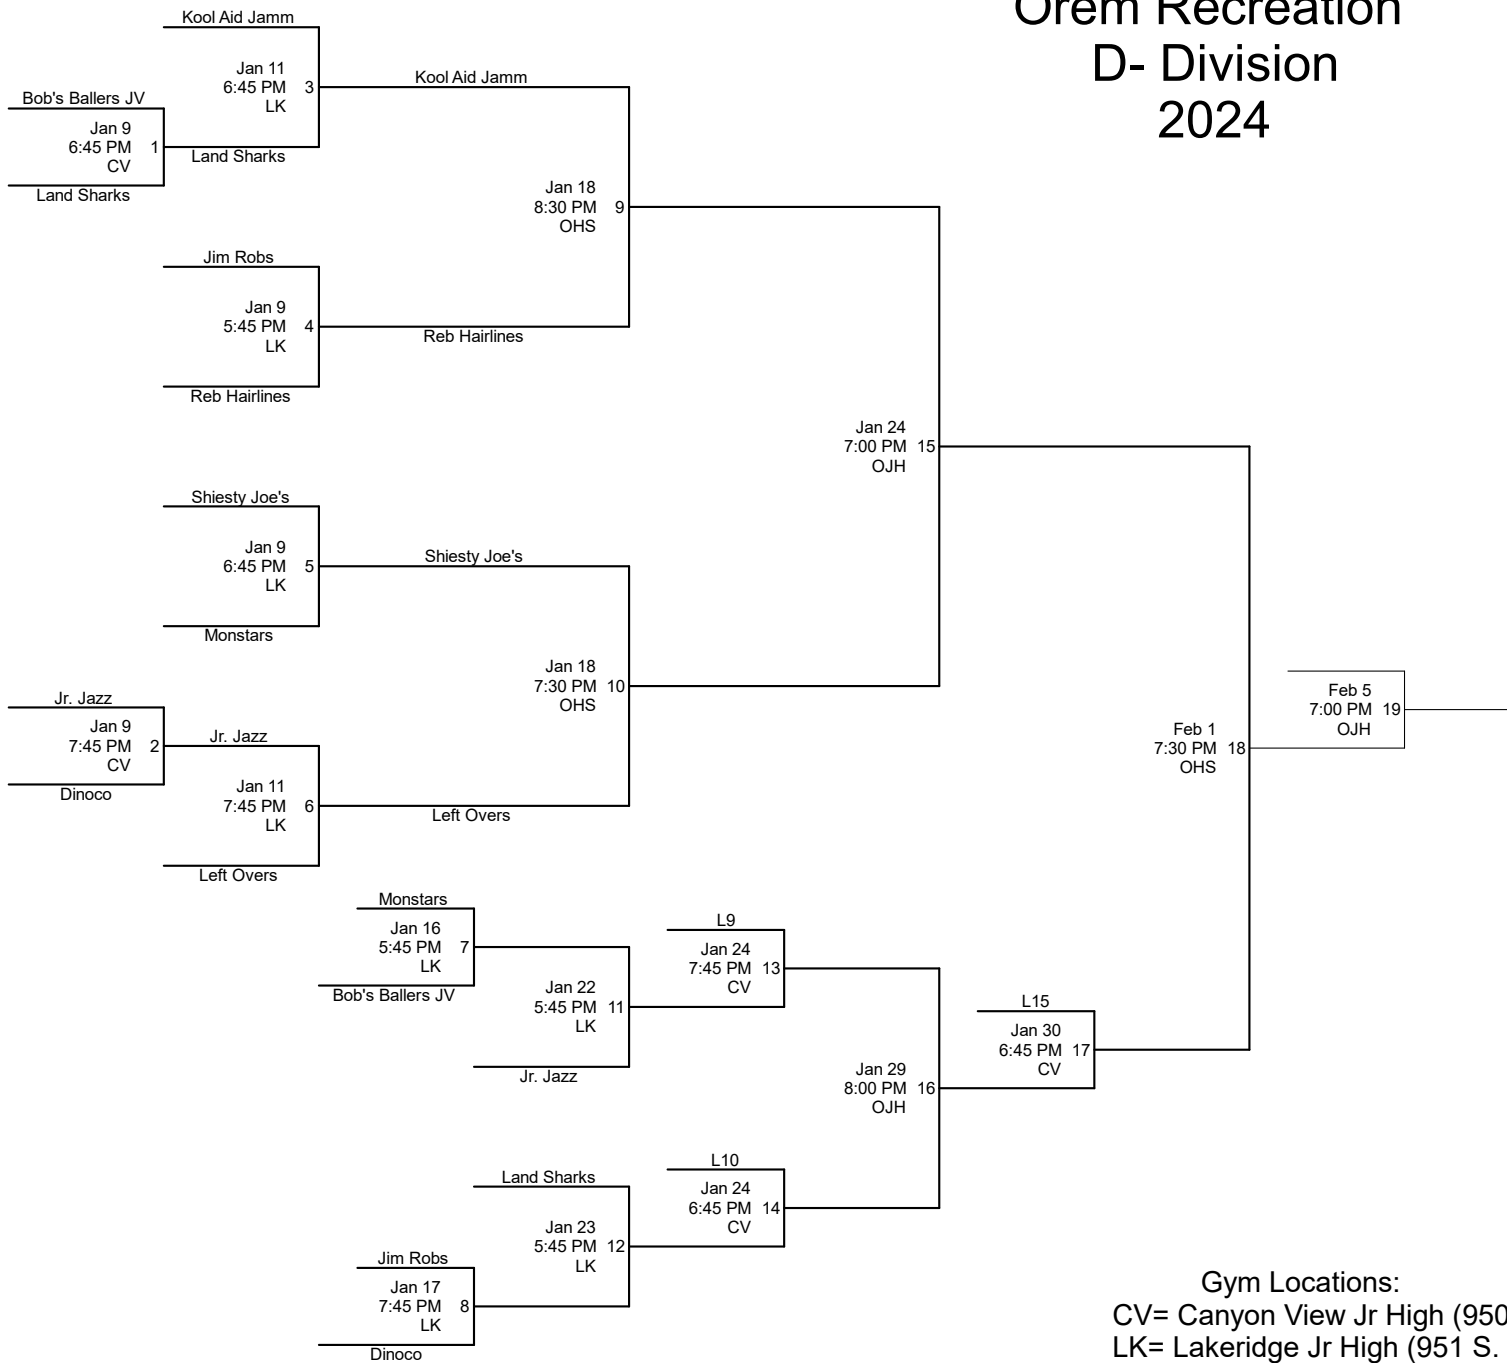

Orem Recreation D- Division 2024

1. Please check the schedule carefully.
2. Sportsmanship is a MUST!!
3. League rules apply in tournament.

Gym Locations:
 CV= Canyon View Jr High (950 N.700 E. Orem)
 LK= Lakeridge Jr High (951 S. 400 W. Orem)
 OJH= Orem Jr High (650 W 700 N, Orem)
 OHS= Orem High School (175 S. 400 E. Orem)