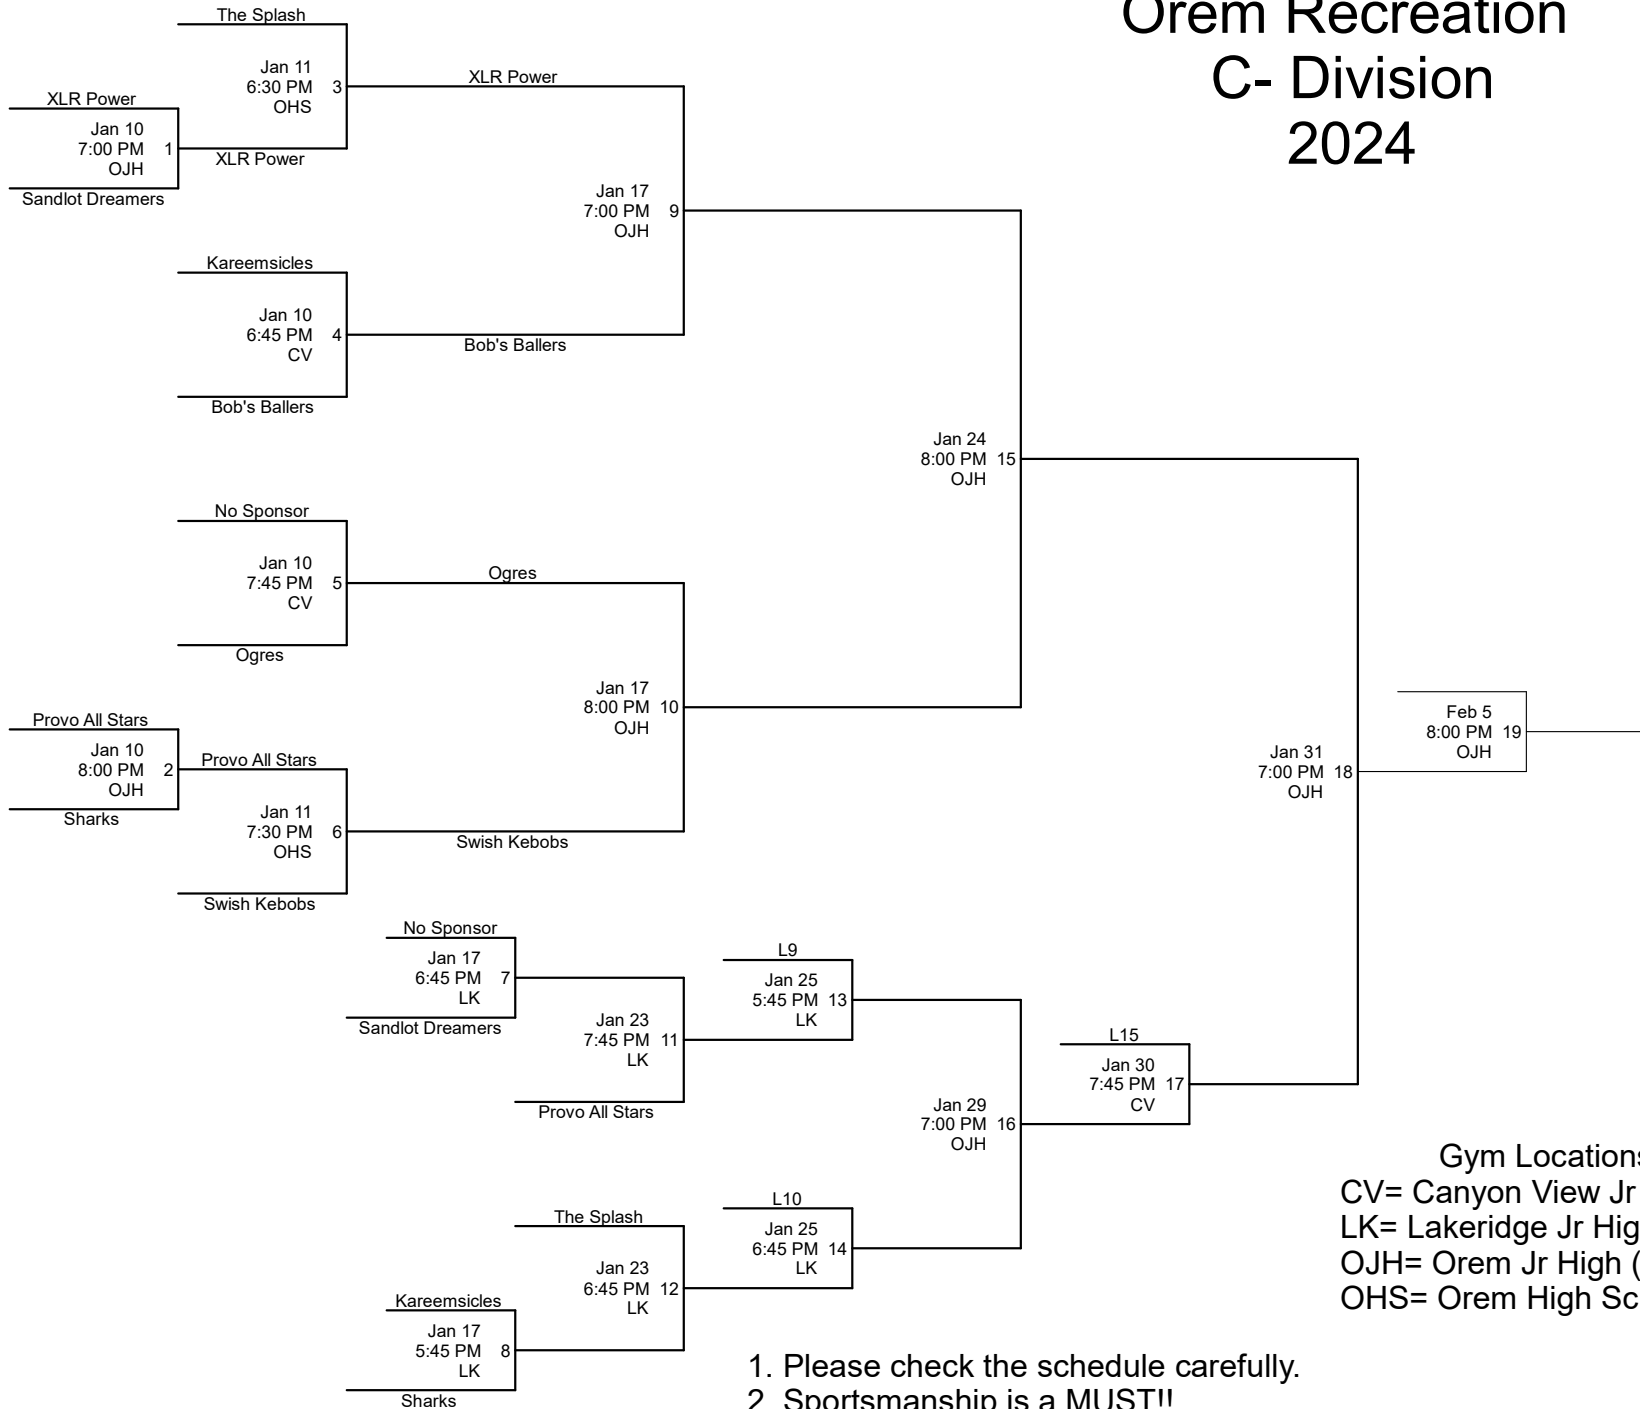

Orem Recreation C- Division 2024

Gym Locations:
 CV= Canyon View Jr High (950 N.700 E. Orem)
 LK= Lakeridge Jr High (951 S. 400 W. Orem)
 OJH= Orem Jr High (650 W 700 N, Orem)
 OHS= Orem High School (175 S. 400 E. Orem)

1. Please check the schedule carefully.
2. Sportsmanship is a MUST!!
3. League rules apply in tournament.