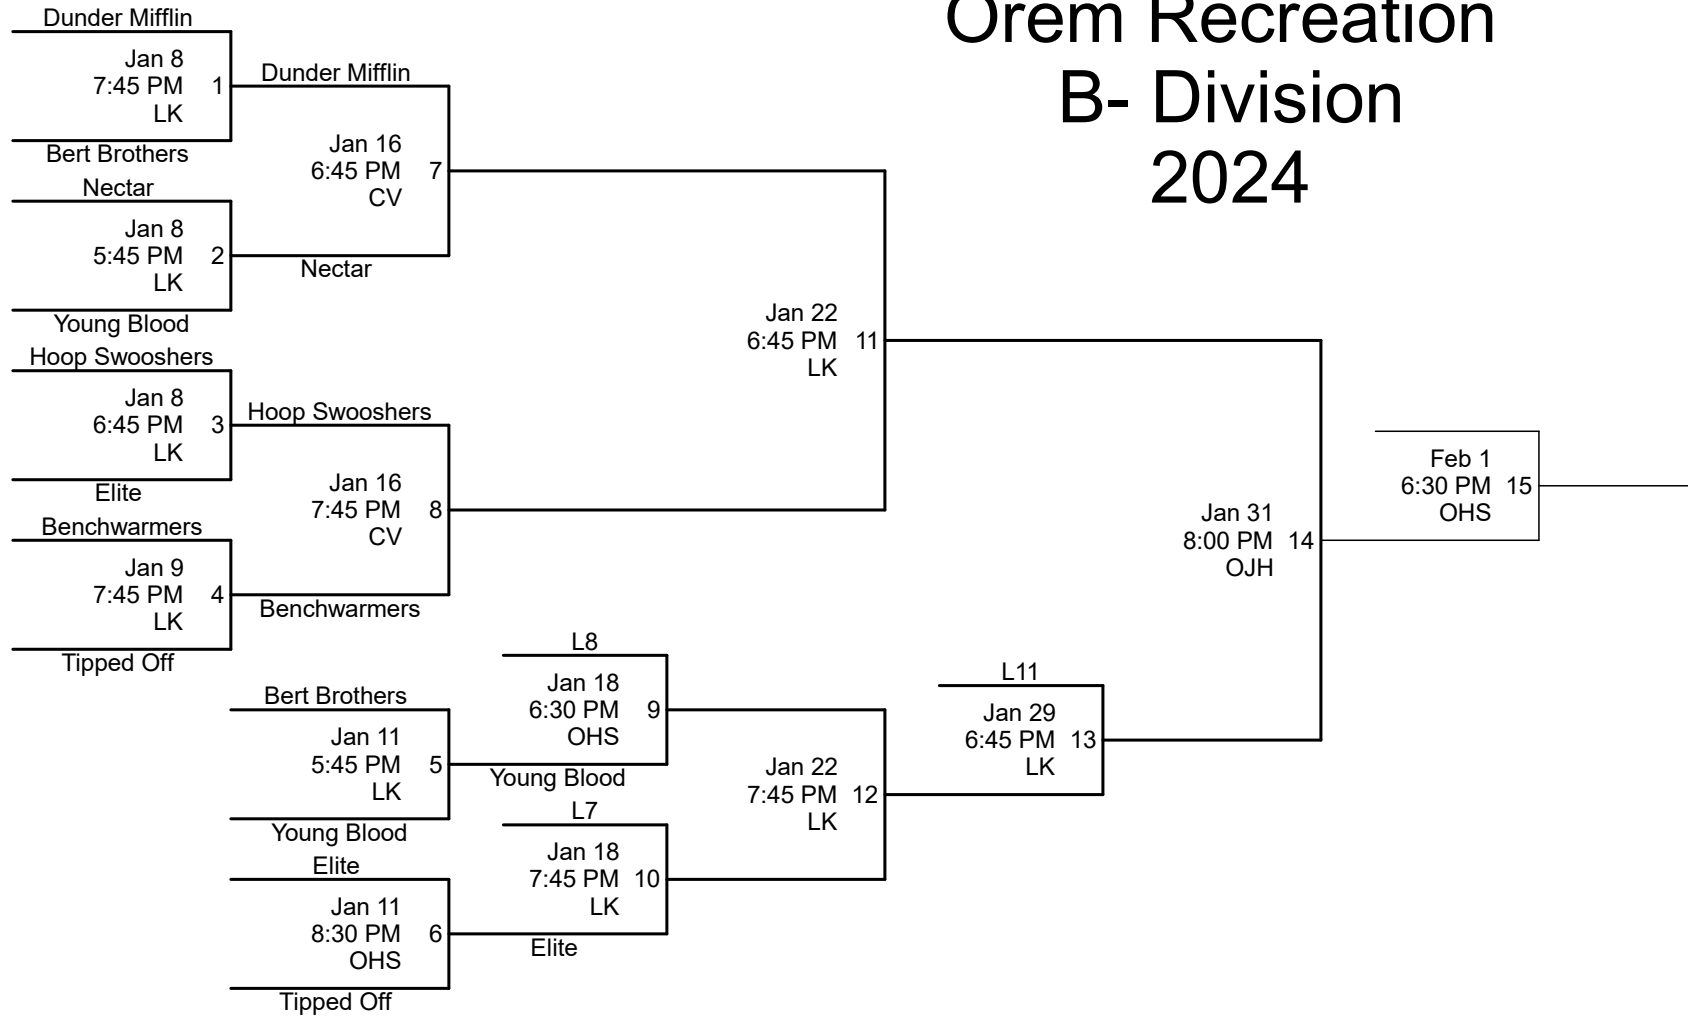

# Orem Recreation B- Division 2024

1. Please check the schedule carefully.
2. Sportsmanship is a MUST!!
3. League rules apply in tournament.

**Gym Locations:**  
 CV= Canyon View Jr High (950 N.700 E. Orem)  
 LK= Lakeridge Jr High (951 S. 400 W. Orem)  
 OJH= Orem Jr High (650 W 700 N, Orem)  
 OHS= Orem High School (175 S. 400 E. Orem)