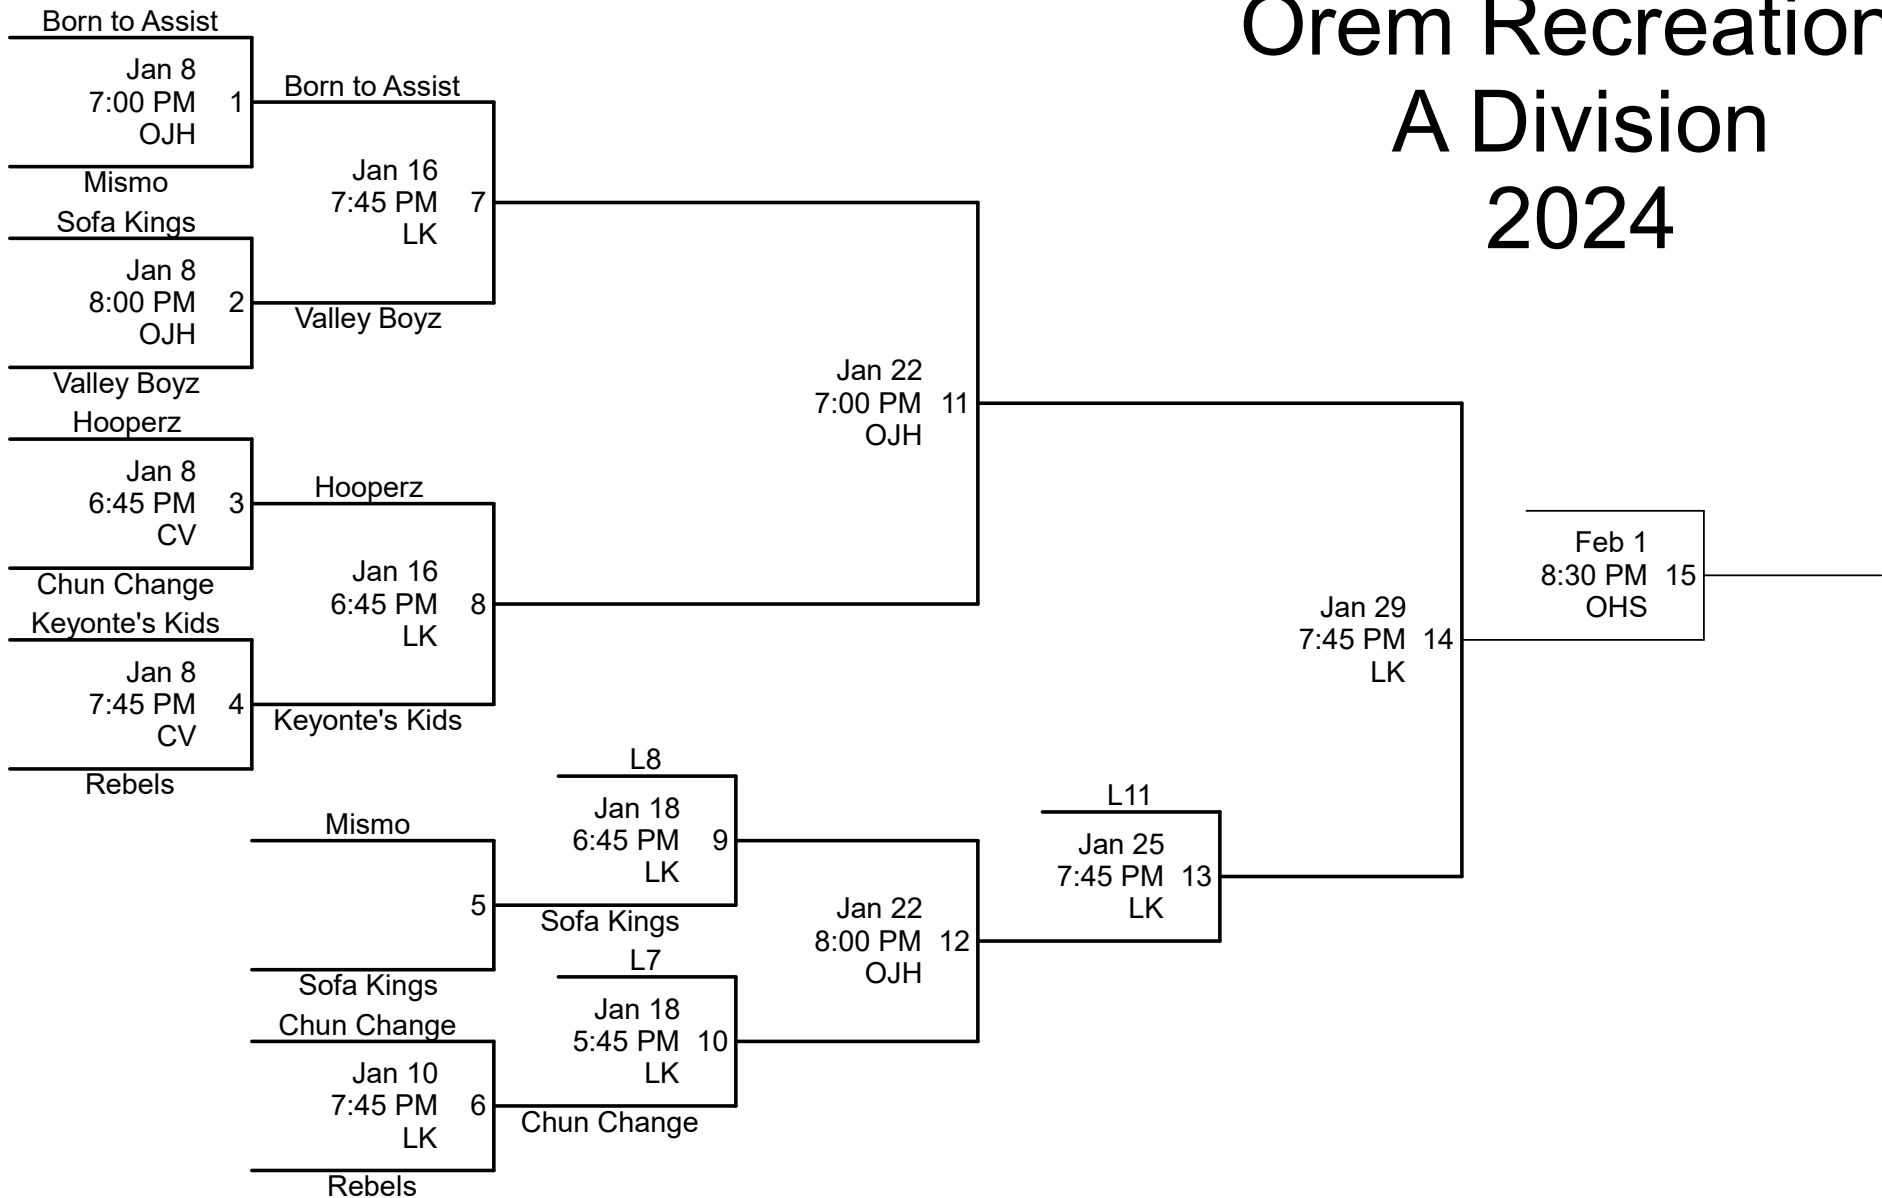

# Orem Recreation A Division 2024

1. Please check the schedule carefully.
2. Sportsmanship is a MUST!!
3. League rules apply in tournament.

### Gym Locations:

CV= Canyon View Jr High (950 N.700 E. Orem)  
 LK= Lakeridge Jr High (951 S. 400 W. Orem)  
 OJH= Orem Jr High (650 W 700 N, Orem)  
 OHS= Orem High School (175 S. 400 E. Orem)