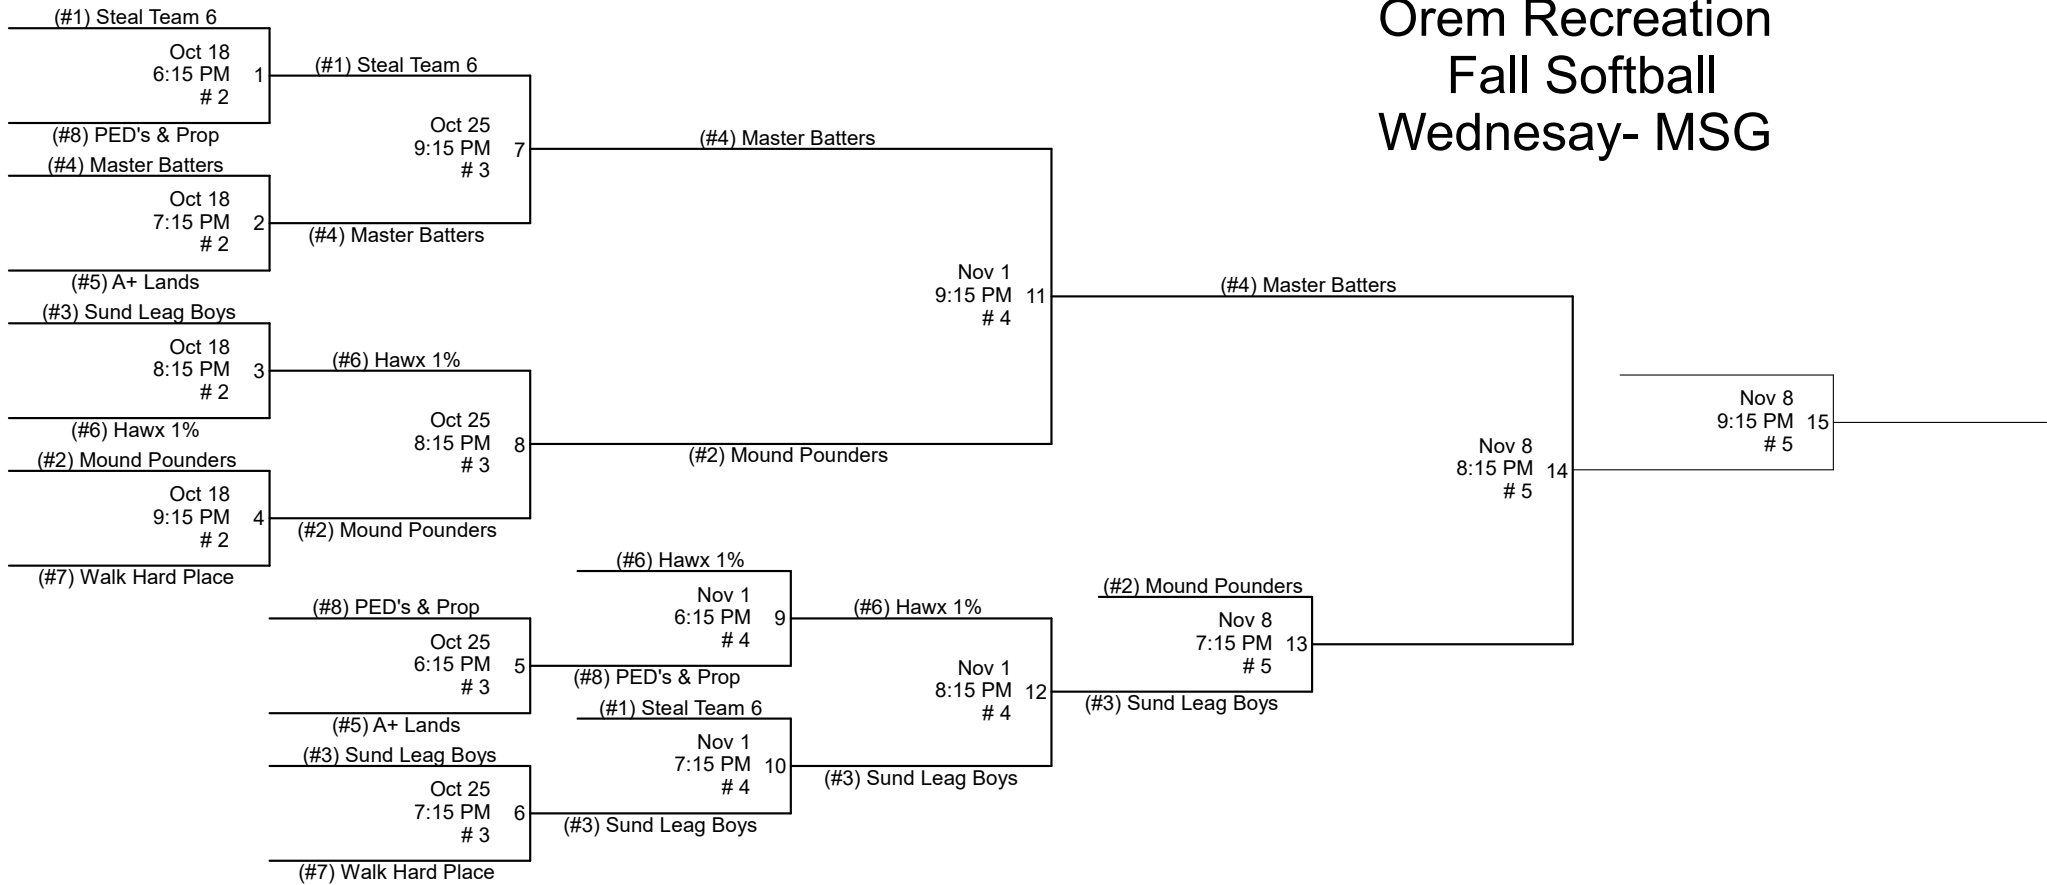

Orem Recreation Fall Softball Wednesday- MSG

1. All games will be played at Lakeside Park.
2. Home Team will be determined by HIGHER SEED, except game 14. Undefeated team will be home team.
3. League rules apply in tournament play.
4. Sportsmanship is a MUST!