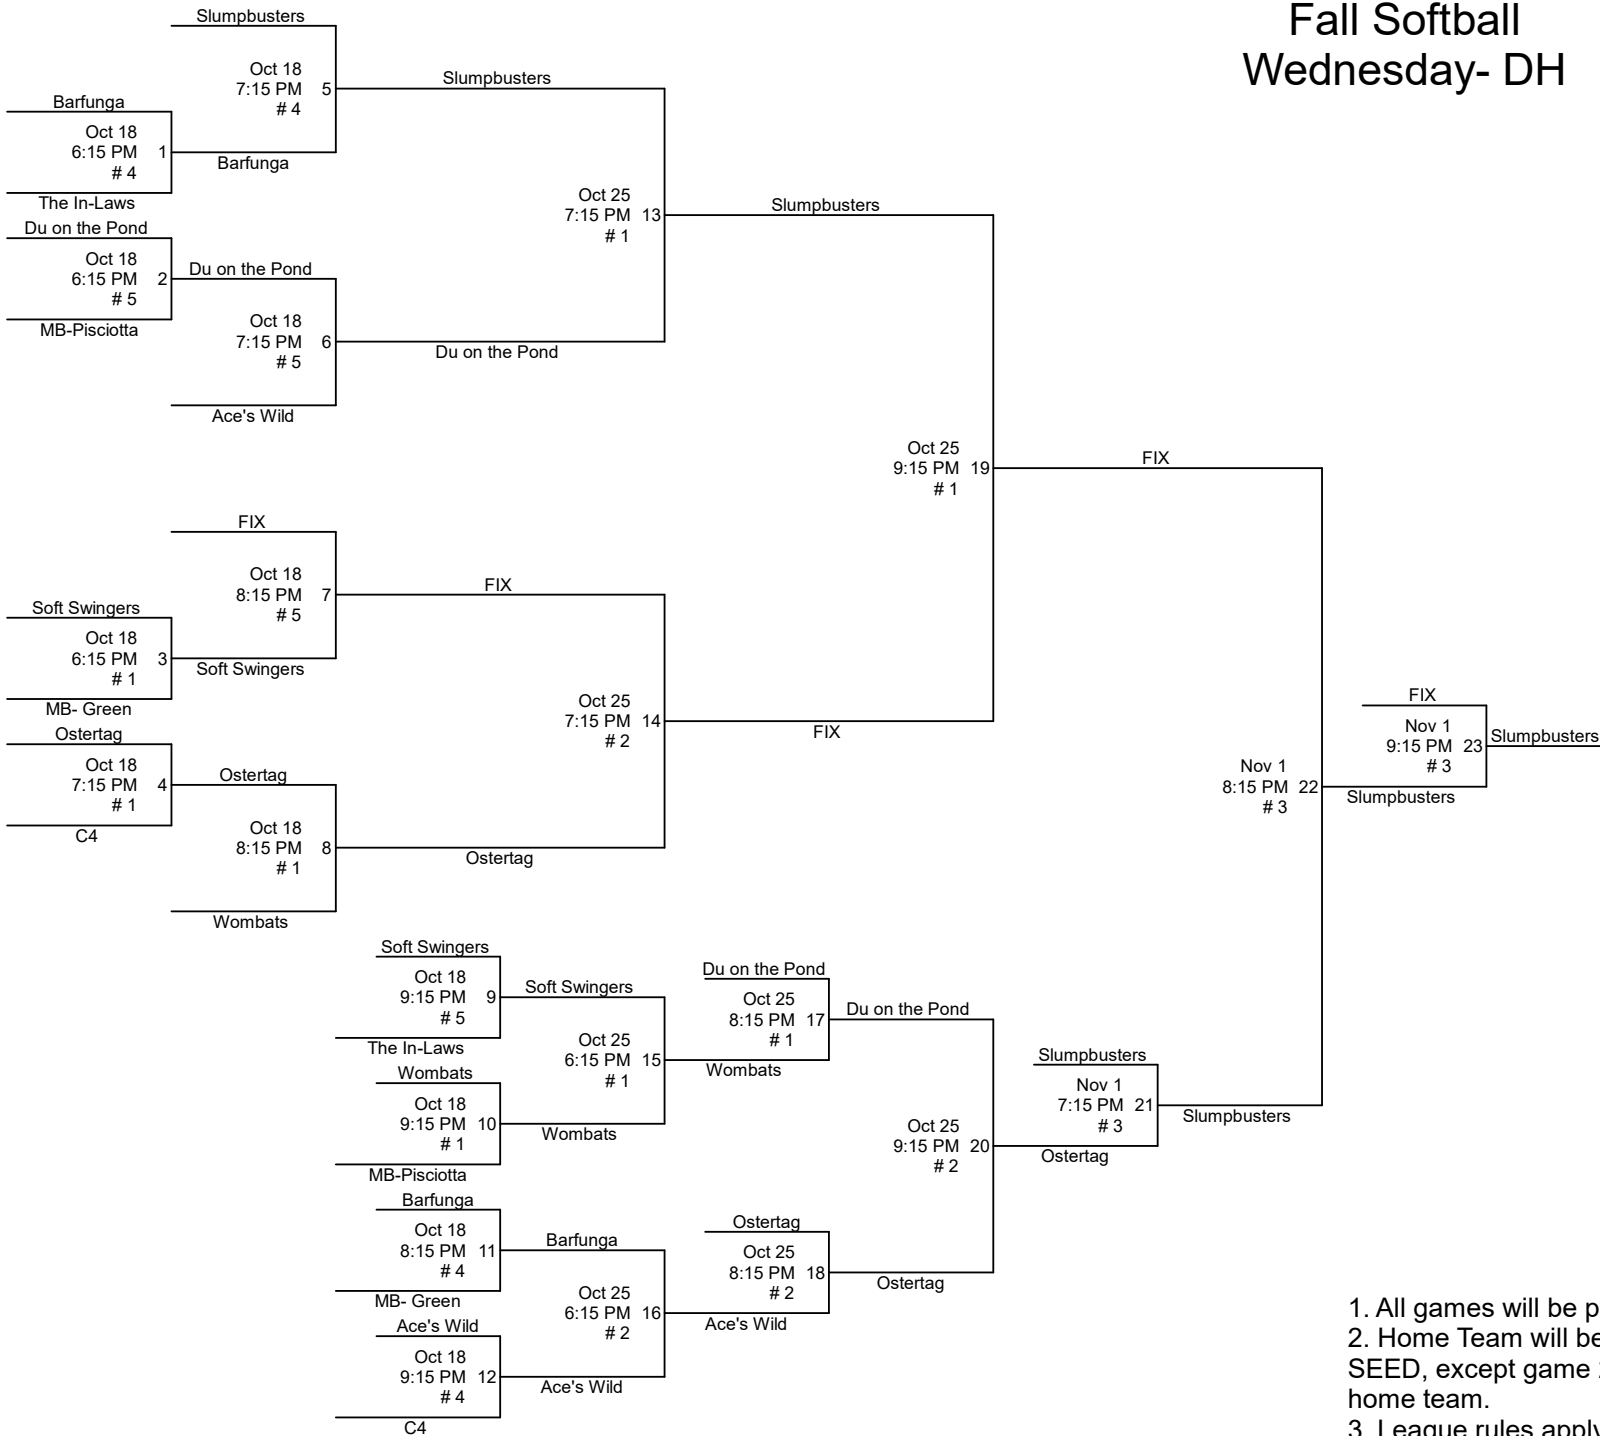

Orem Recreation Fall Softball Wednesday- DH

1. All games will be played at Lakeside Park.
2. Home Team will be determined by HIGHER SEED, except game 22. Undefeated team will be home team.
3. League rules apply in tournament play.
4. Sportsmanship is a MUST!