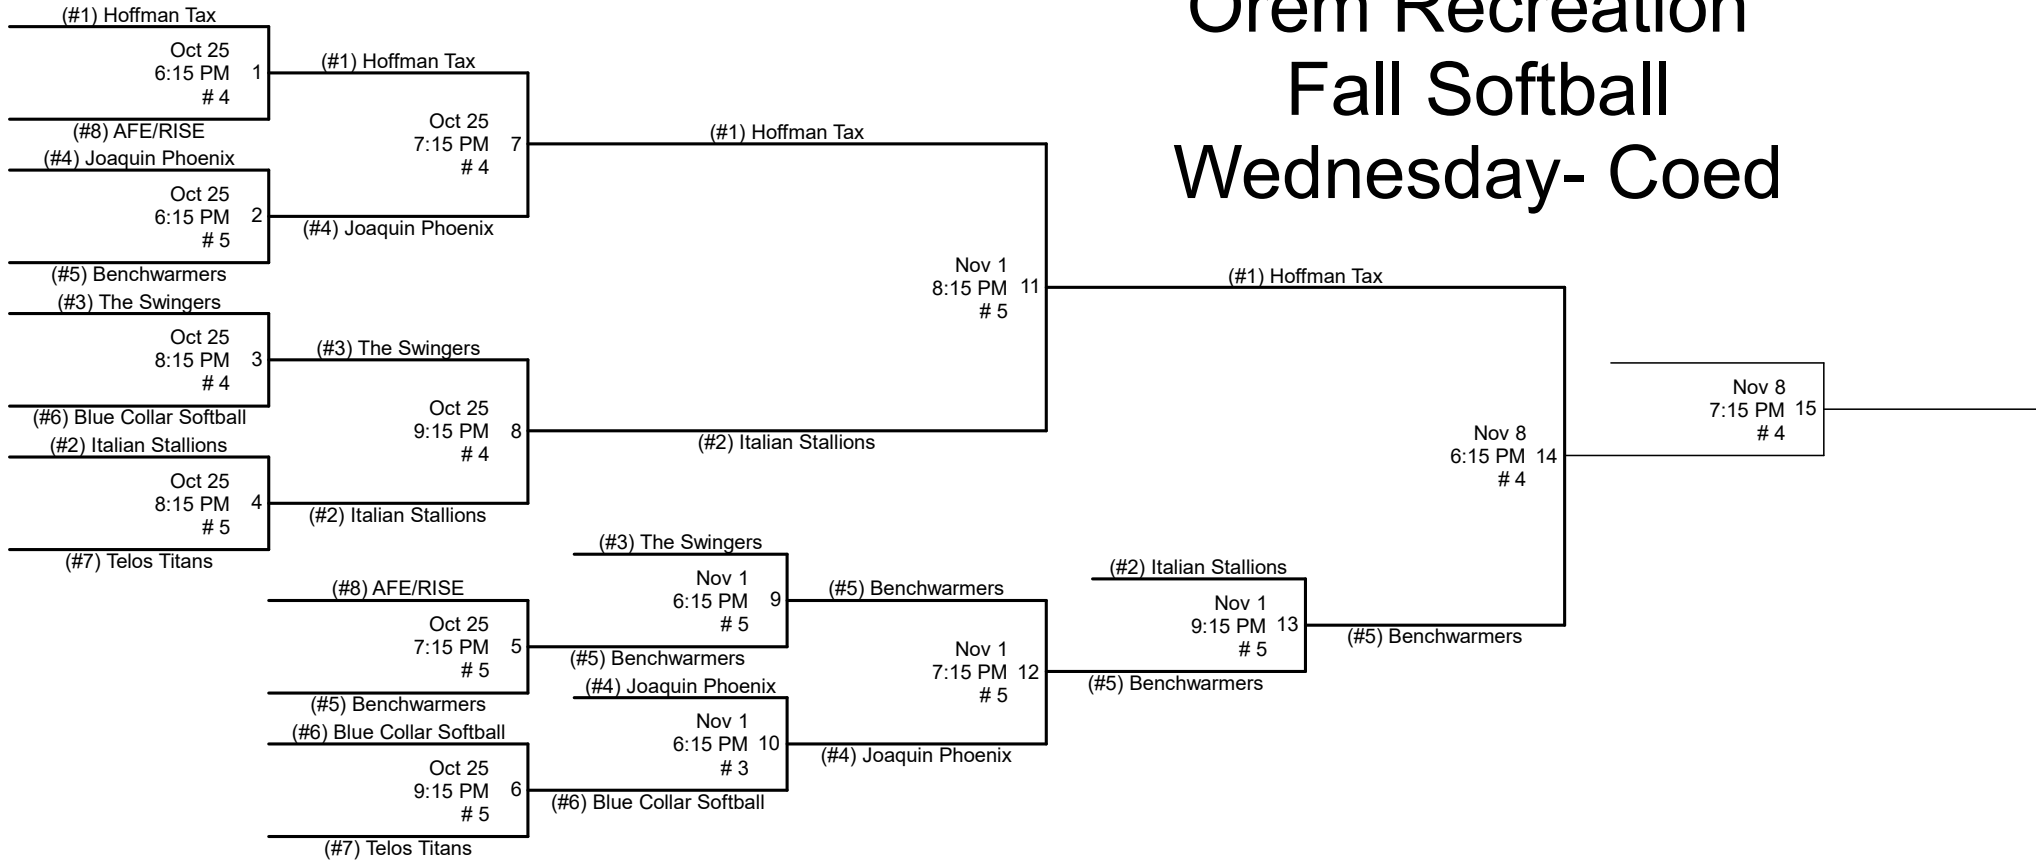

# Orem Recreation Fall Softball Wednesday- Coed

1. All games will be played at Lakeside Park.
2. Home Team will be determined by HIGHER SEED, except game 14. Undefeated team will be home team.
3. League rules apply in tournament play.
4. Sportsmanship is a MUST!