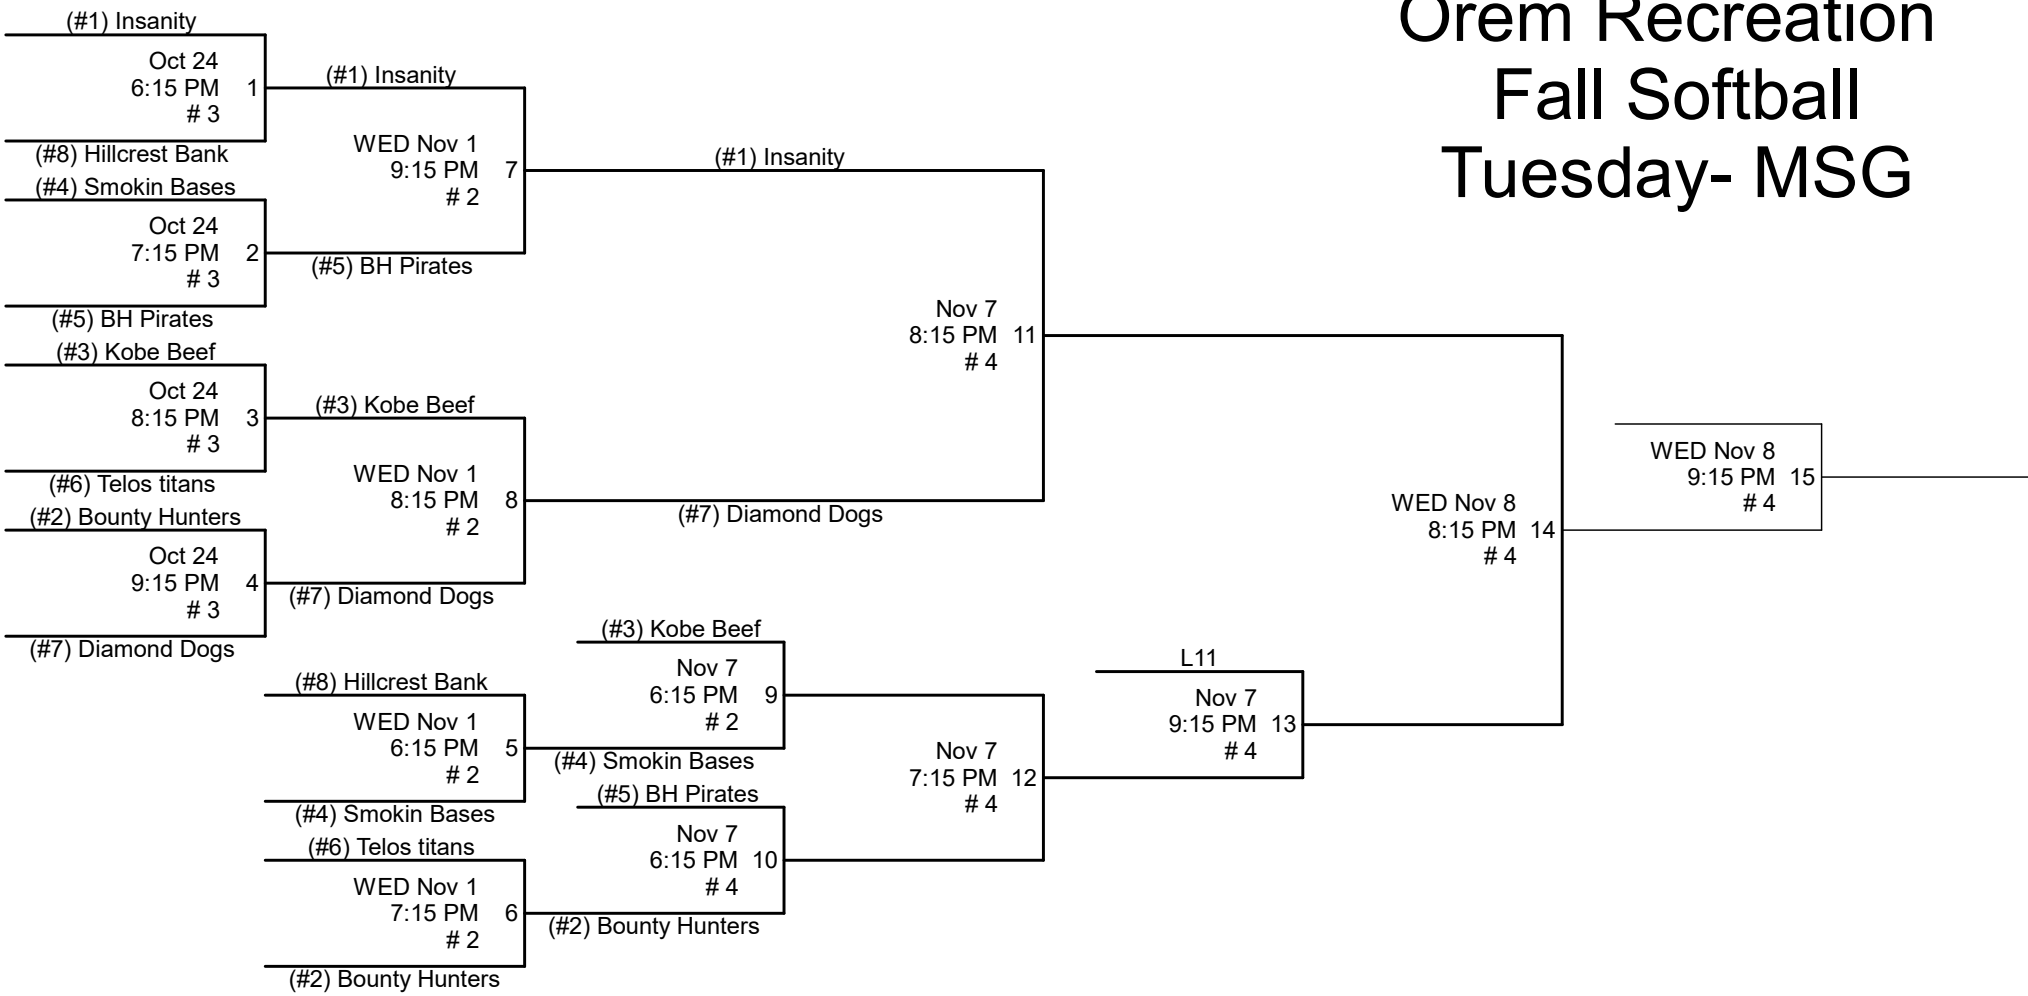

# Orem Recreation Fall Softball Tuesday- MSG

1. All games will be played at Lakeside Park.
2. Home Team will be determined by HIGHER SEED, except game 14. Undefeated team will be home team.
3. League rules apply in tournament play.
4. Sportsmanship is a MUST!