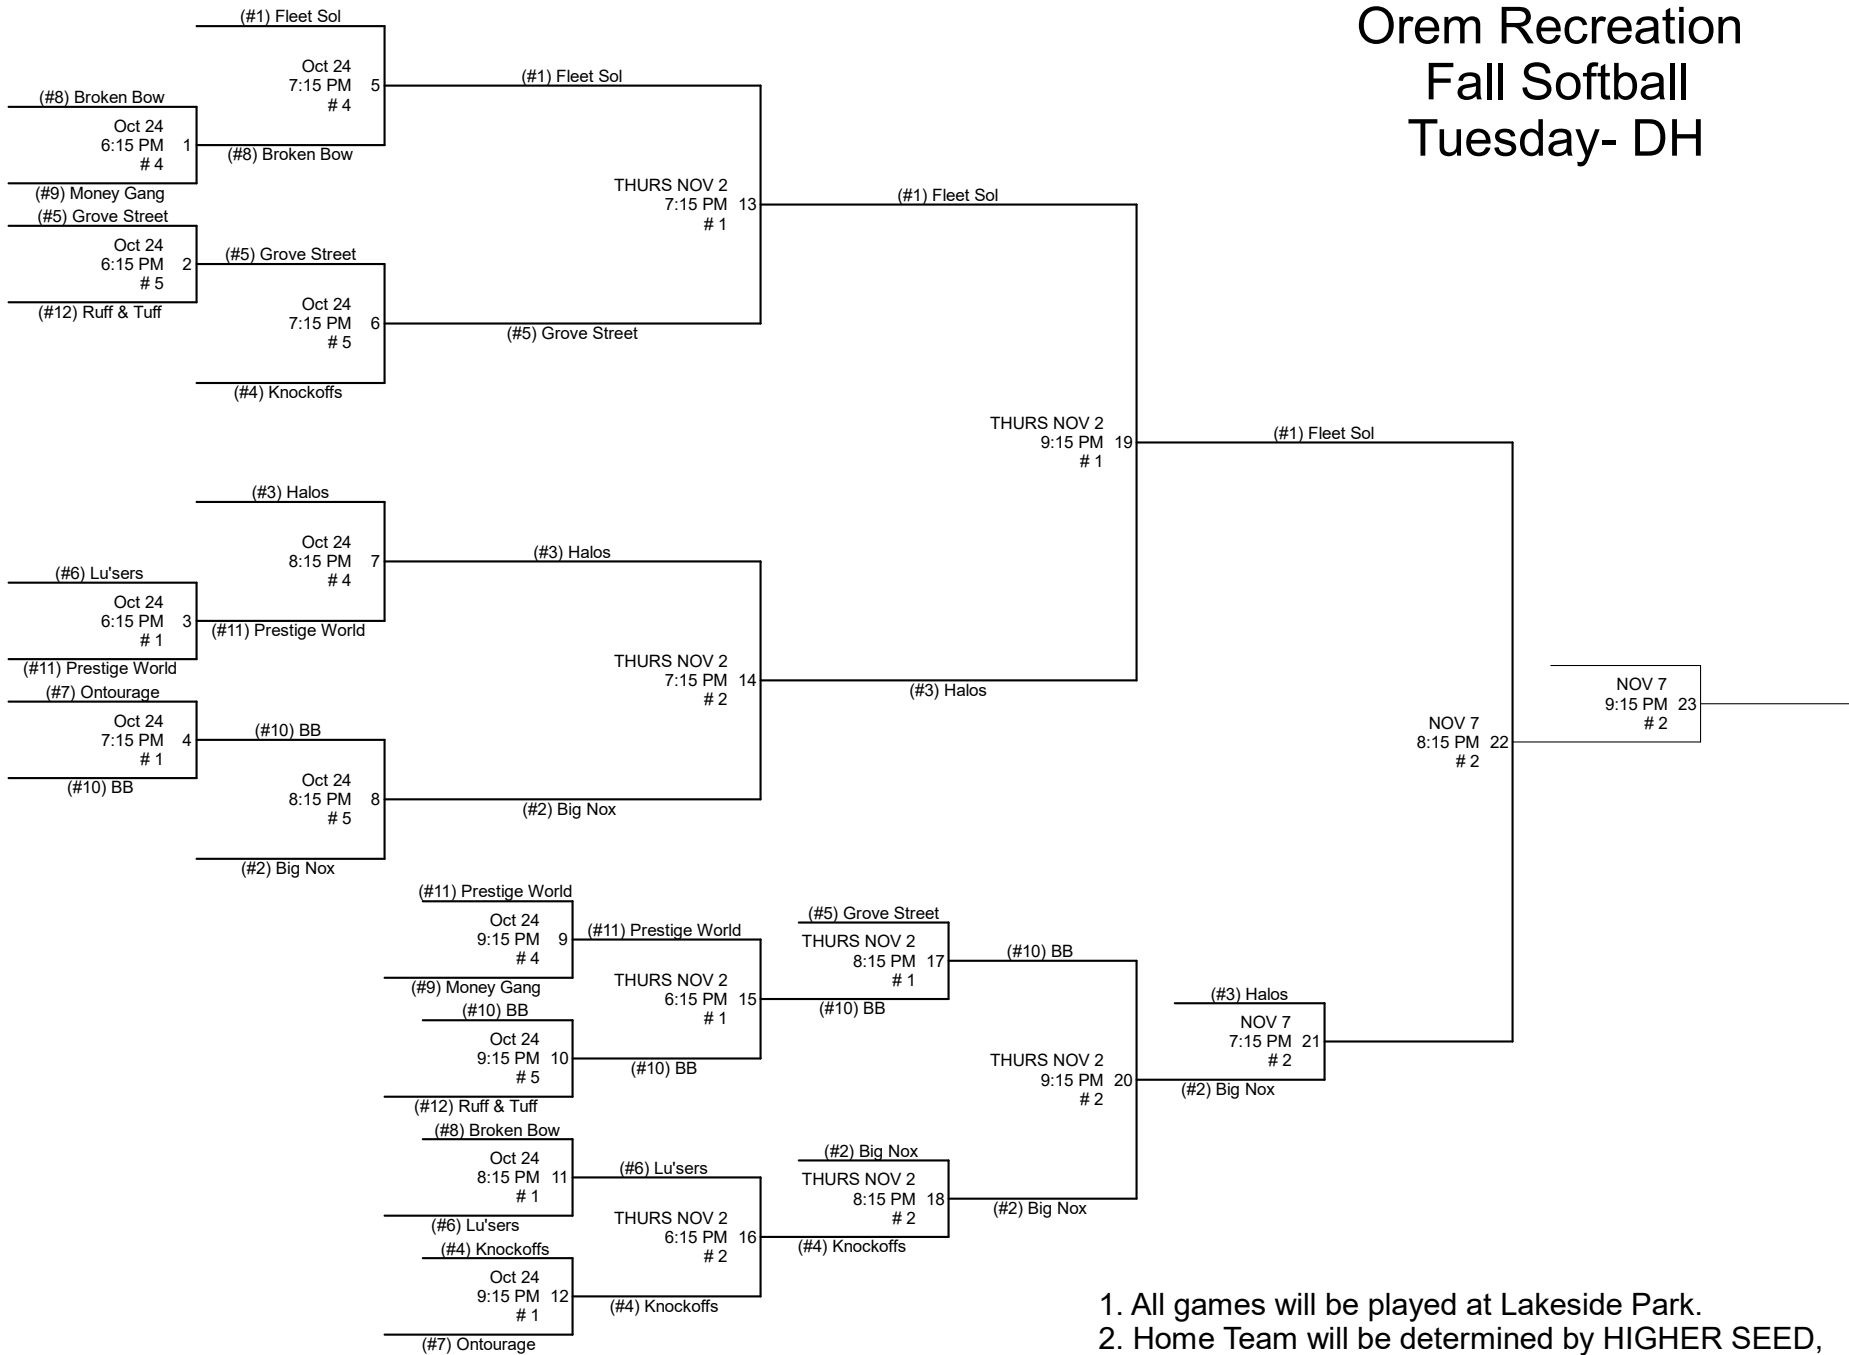

Orem Recreation Fall Softball Tuesday- DH

1. All games will be played at Lakeside Park.
2. Home Team will be determined by HIGHER SEED, except game 22. Undeclared team will be home team.
3. League rules apply in tournament play.
4. Sportsmanship is a MUST!