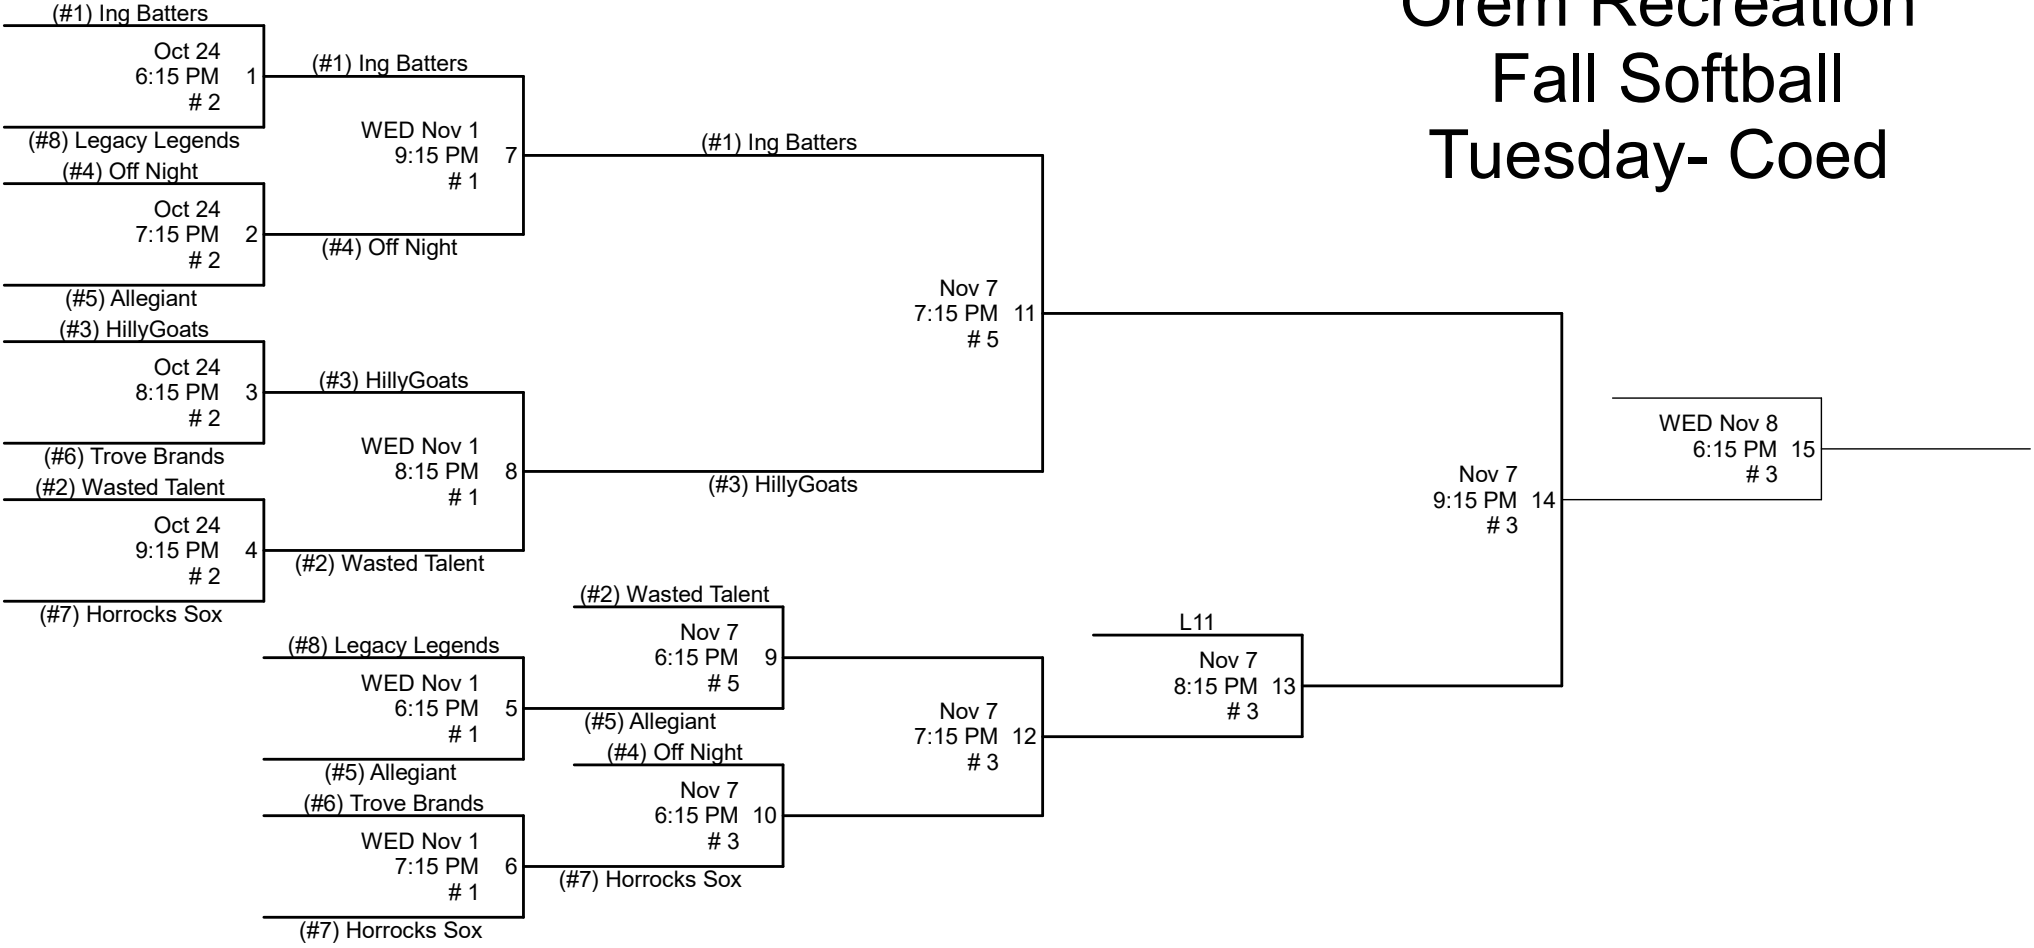

Orem Recreation Fall Softball Tuesday- Coed

1. All games will be played at Lakeside Park.
2. Home Team will be determined by HIGHER SEED, except game 14. Undefeated team will be home team.
3. League rules apply in tournament play.
4. Sportsmanship is a MUST!