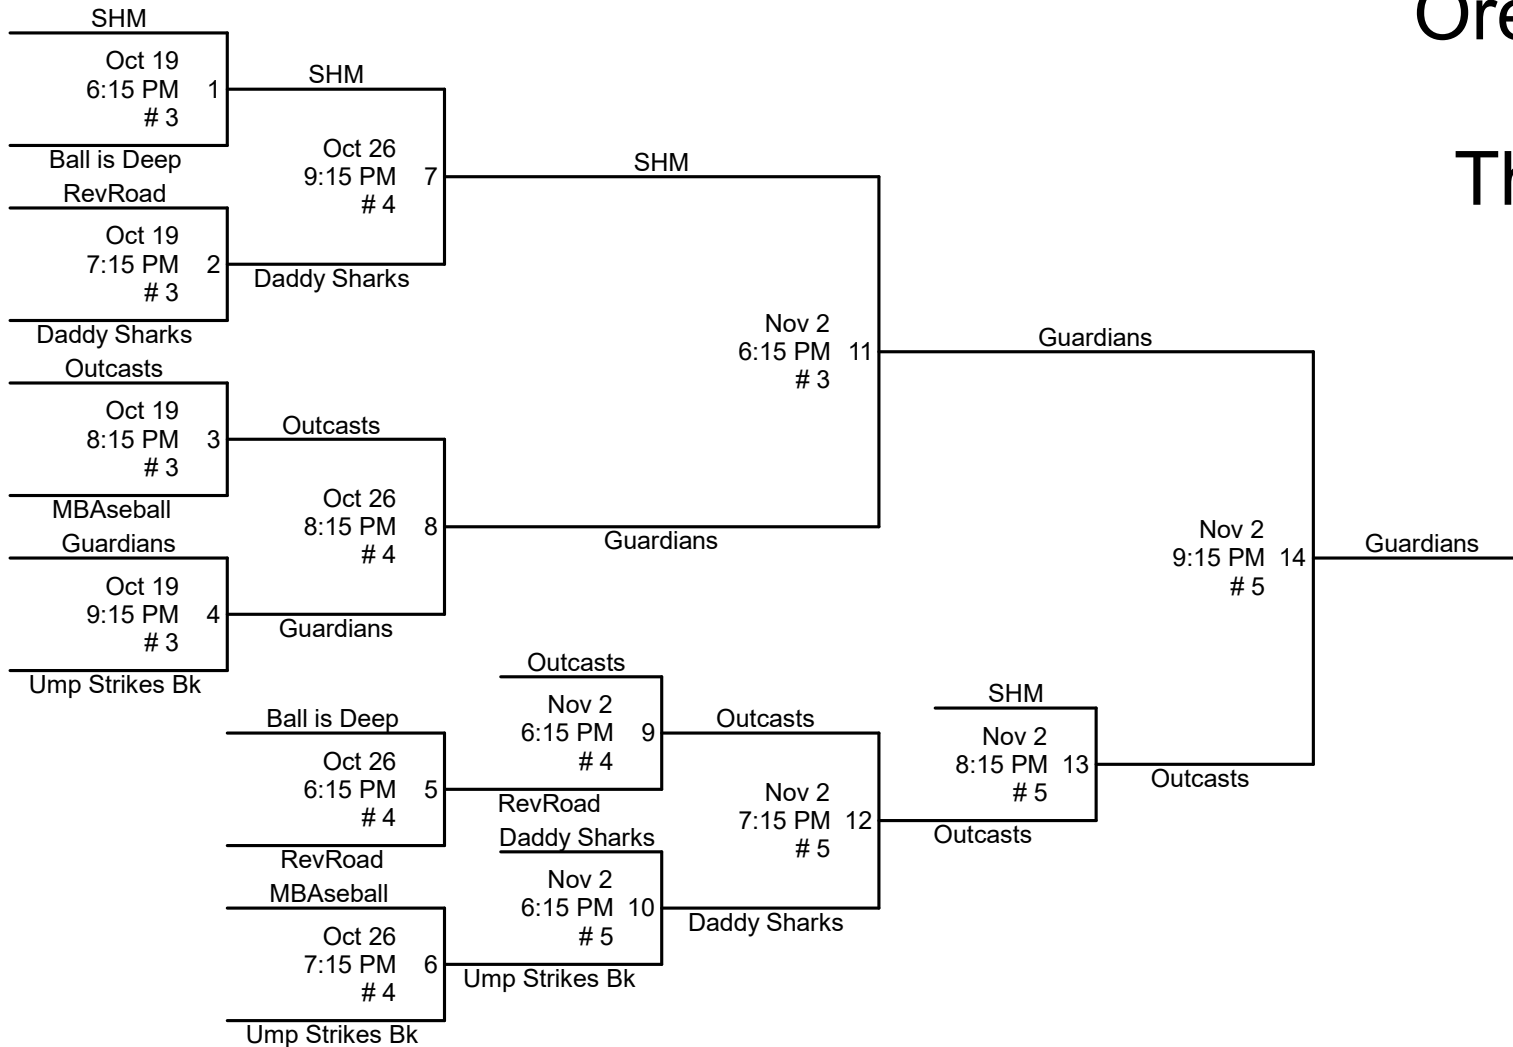

# Orem Recreation Fall Softball Thursday- MSG

1. All games will be played at Lakeside Park.
2. Home Team will be determined by HIGHER SEED, except game 14. Undefeated team will be home team.
3. League rules apply in tournament play.
4. Sportsmanship is a MUST!