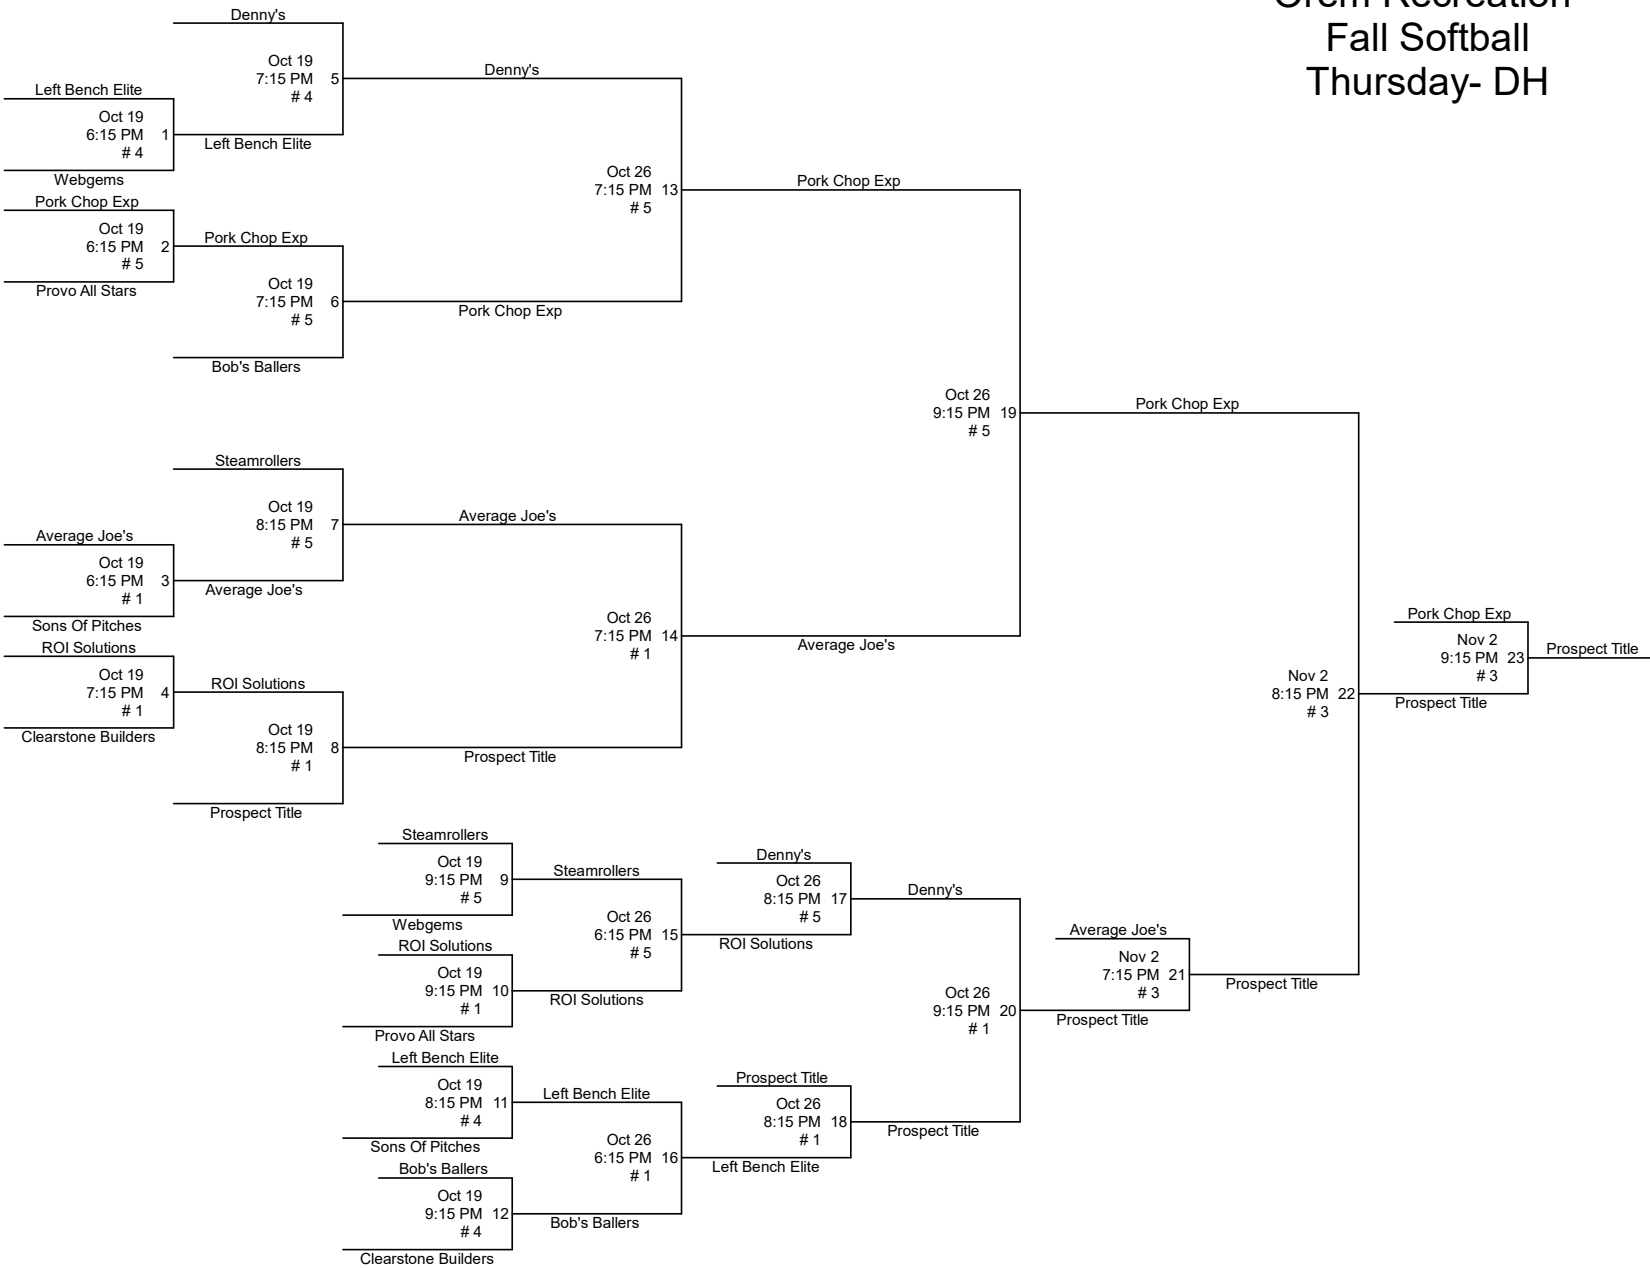

Orem Recreation Fall Softball Thursday- DH

1. All games will be played at Lakeside Park.
2. Home Team will be determined by HIGHER SEED, except game 22. Undefeated team will be home team.
3. League rules apply in tournament play.
4. Sportsmanship is a MUST!