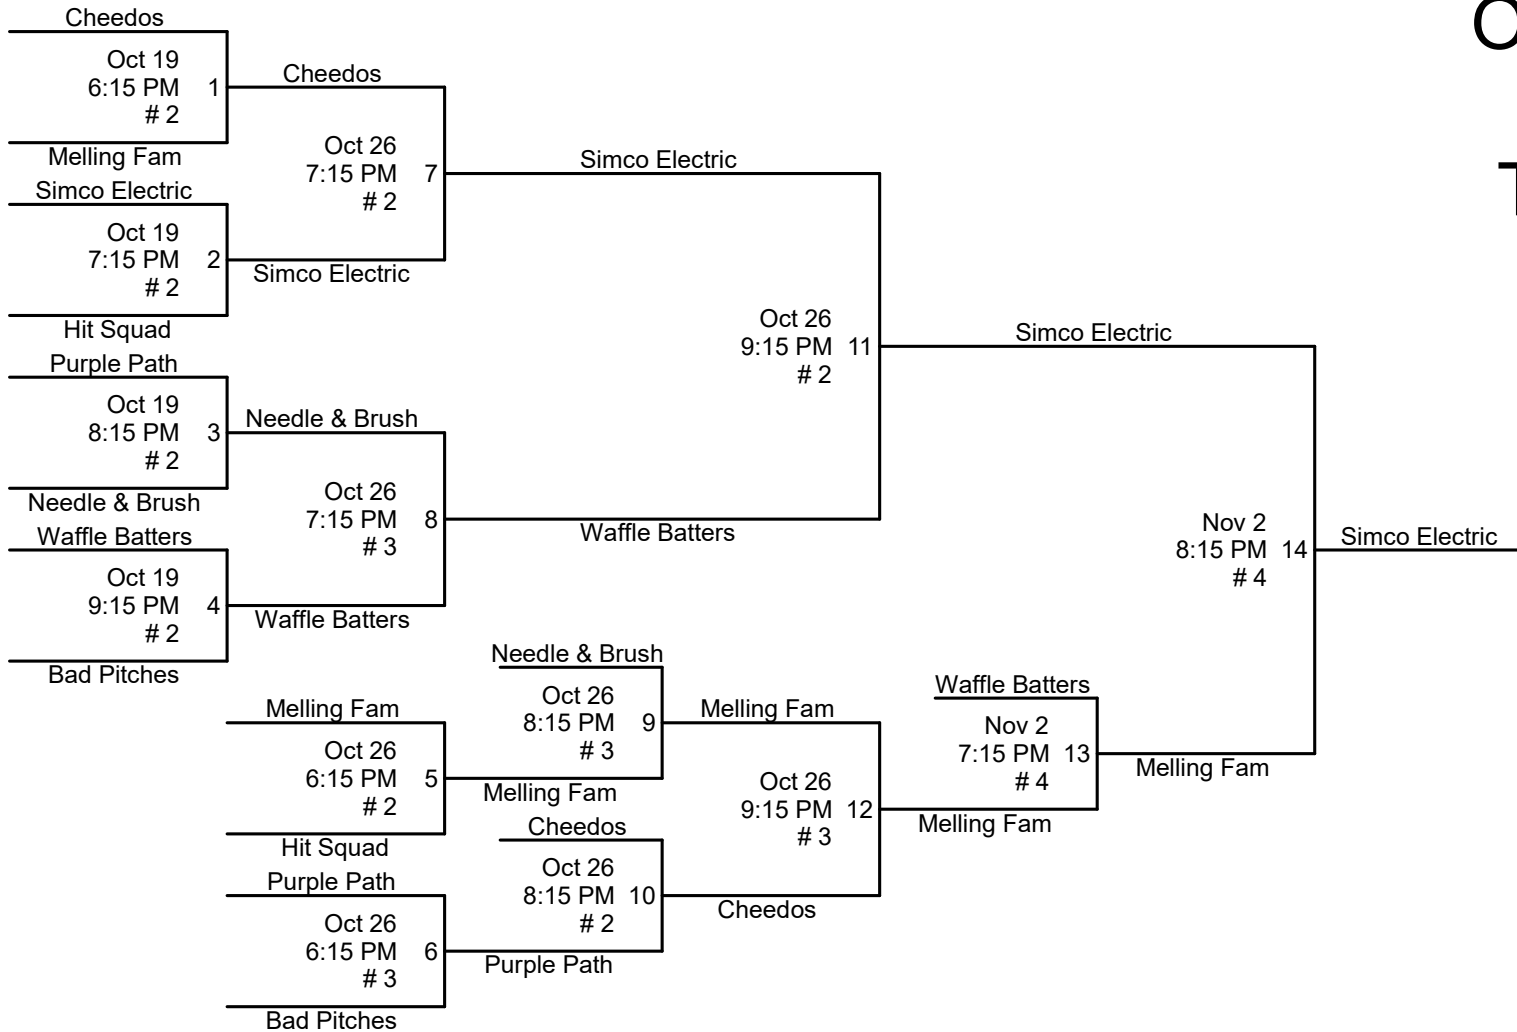

Orem Recreation Fall Softball Thursday- Coed

1. All games will be played at Lakeside Park.
2. Home Team will be determined by HIGHER SEED, except game 14. Undefeated team will be home team.
3. League rules apply in tournament play.
4. Sportsmanship is a MUST!