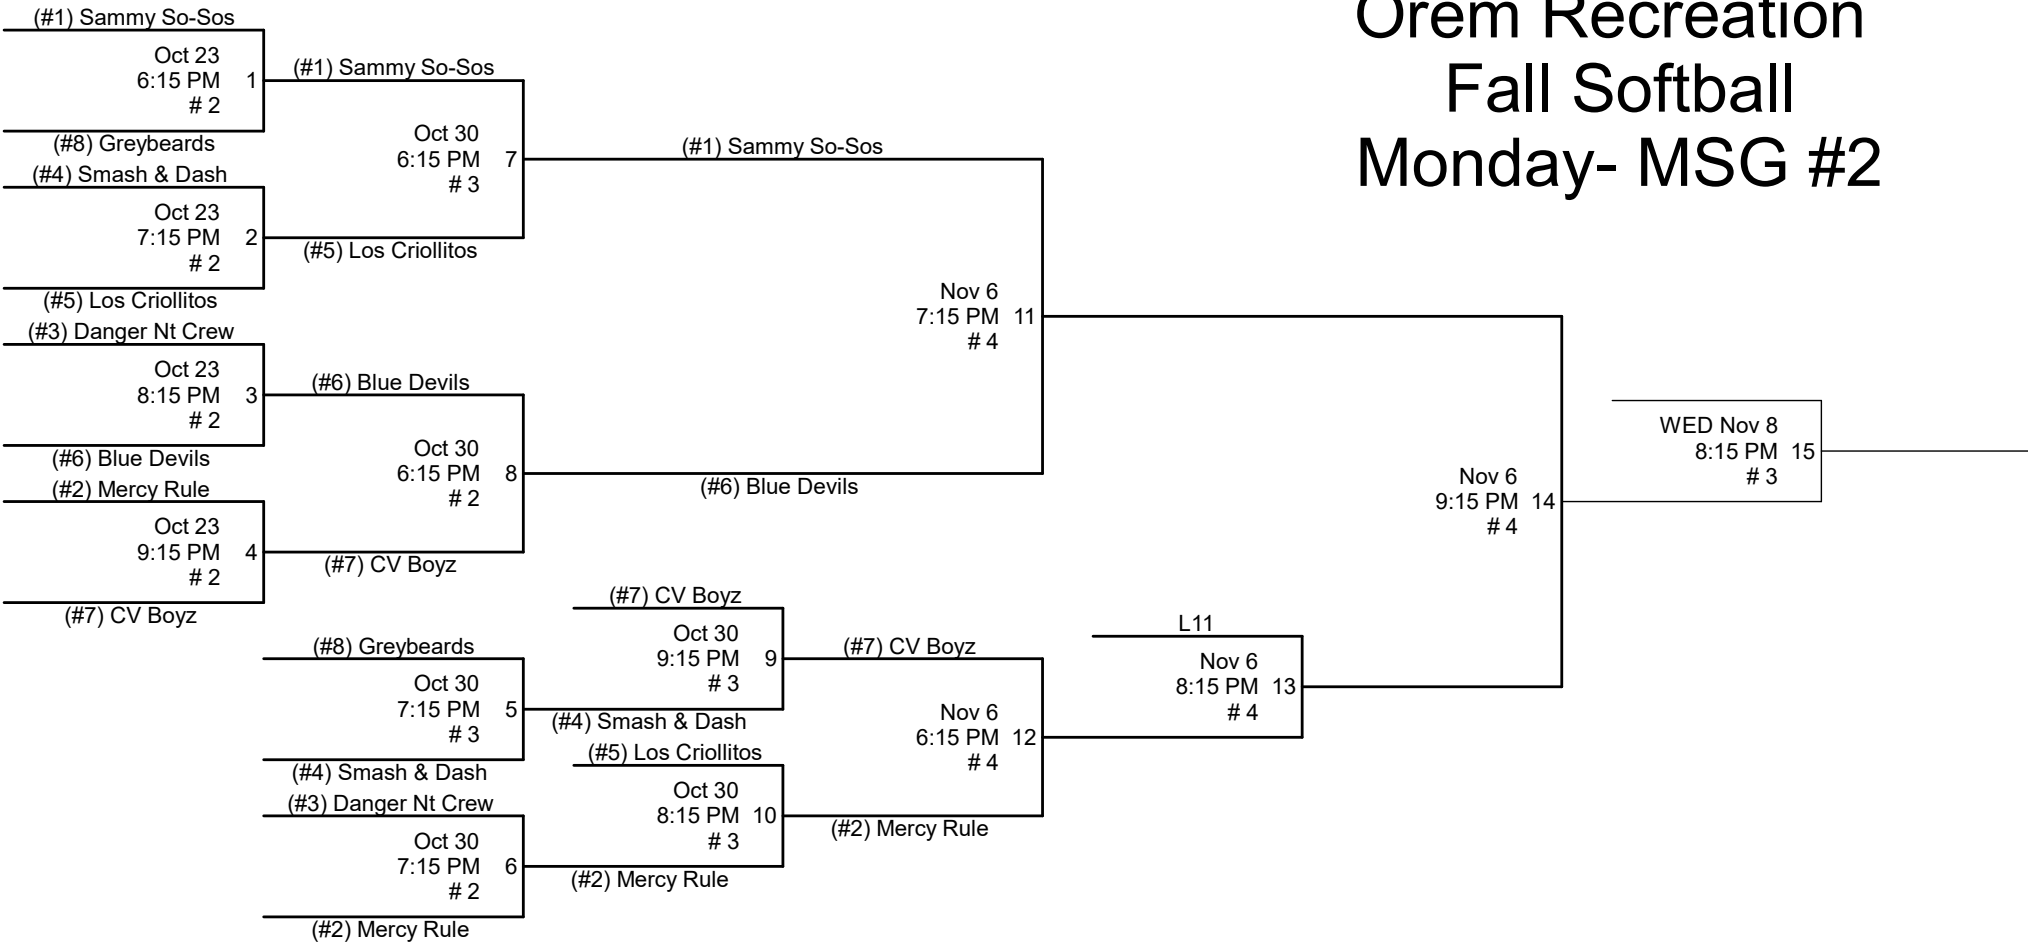

Orem Recreation Fall Softball Monday- MSG #2

1. All games will be played at Lakeside Park.
2. Home Team will be determined by HIGHER SEED, except game 14. Undefeated team will be home team.
3. League rules apply in tournament play.
4. Sportsmanship is a MUST!